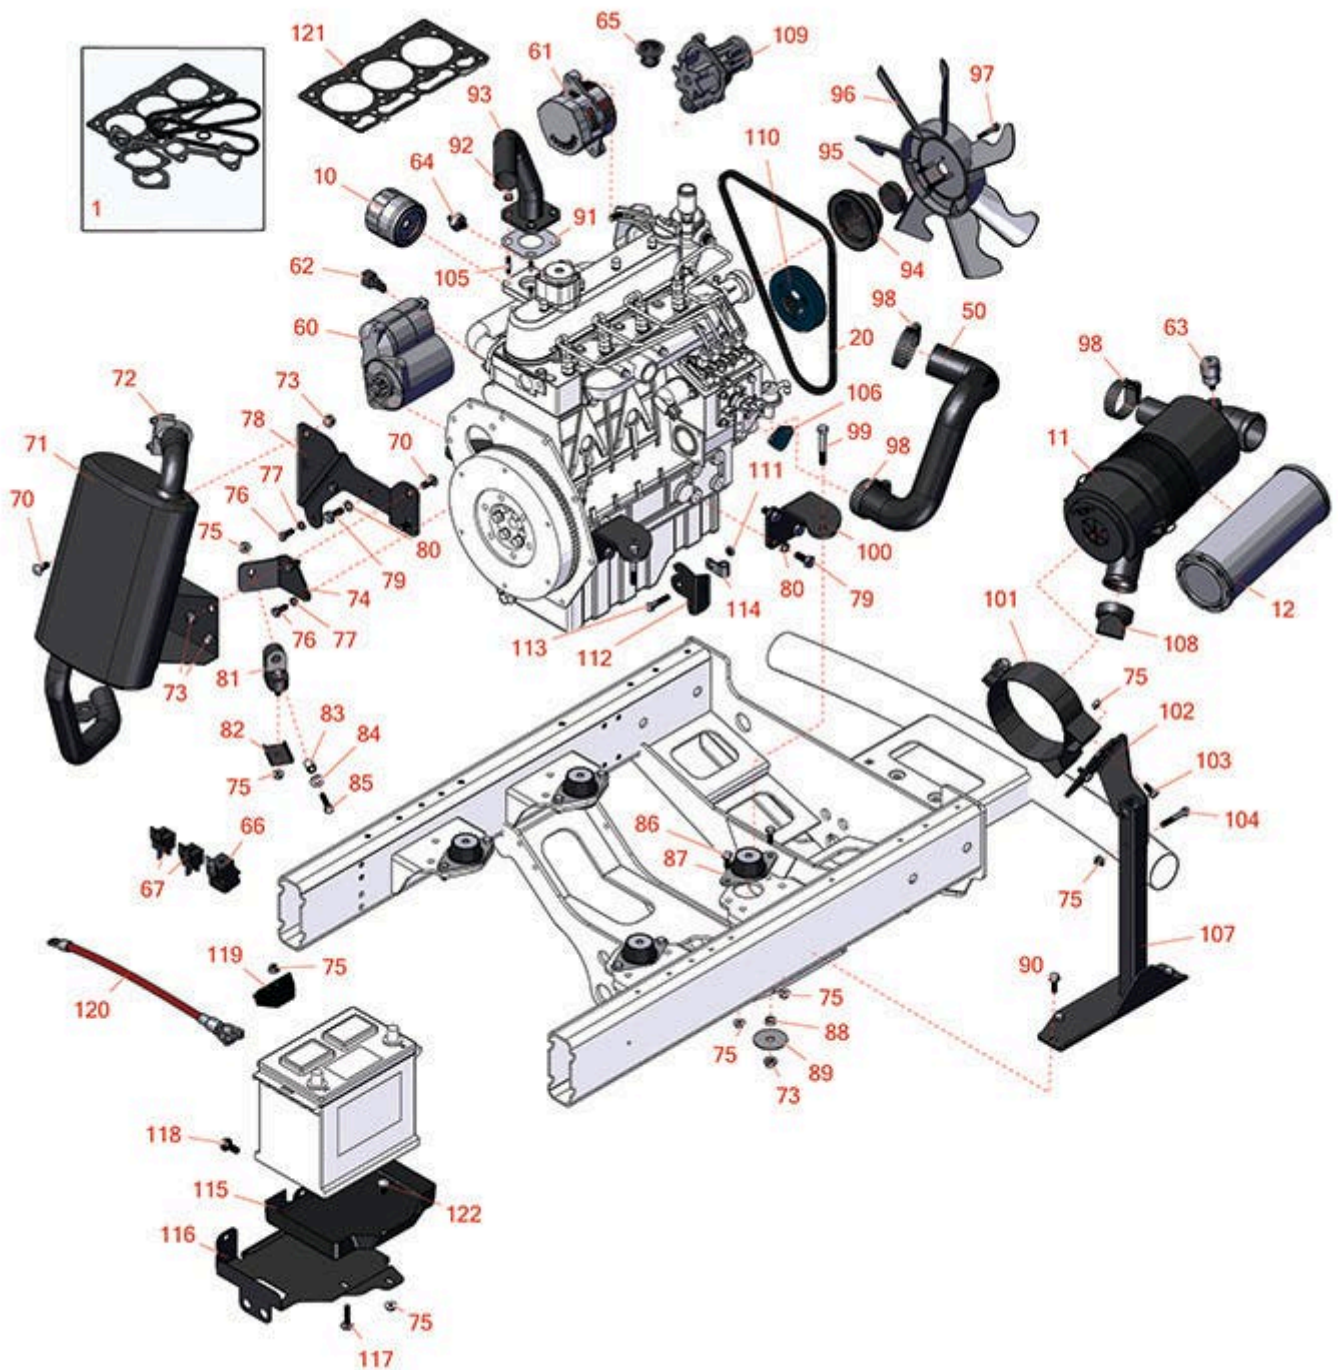

Replaces Toro Reelmaster 5410-D Parts

Traction Unit

Engine Mounting, Intake & Exhaust

All original equipment manufacturers names and part numbers are used for identification purposes only, and we are in no way implying that our products are original equipment parts. Prices subject to change without notice.

Replaces Toro Reelmaster 5410-D Parts

Traction Unit

Engine Mounting, Intake & Exhaust

Item No	R&R Part No.	OEM Part No.	Description	Qty Req	Price Each	Order Quantity
---------	--------------	--------------	-------------	---------	------------	----------------

Tech Note: Fits Models 03670 / 03670N / 03675:

10	RRF10606	108-3841, 67-4330, 98-9651	SilverGuard Oil Filter - 2 3/4" Long	1	6.50	
----	-----------------	----------------------------------	--------------------------------------	---	-------------	--

20	R127-2998	127-2998	Belt - V	1	16.45	
----	------------------	----------	----------	---	--------------	--

All original equipment manufacturers names and part numbers are used for identification purposes only, and we are in no way implying that our products are original equipment parts. Prices subject to change without notice.