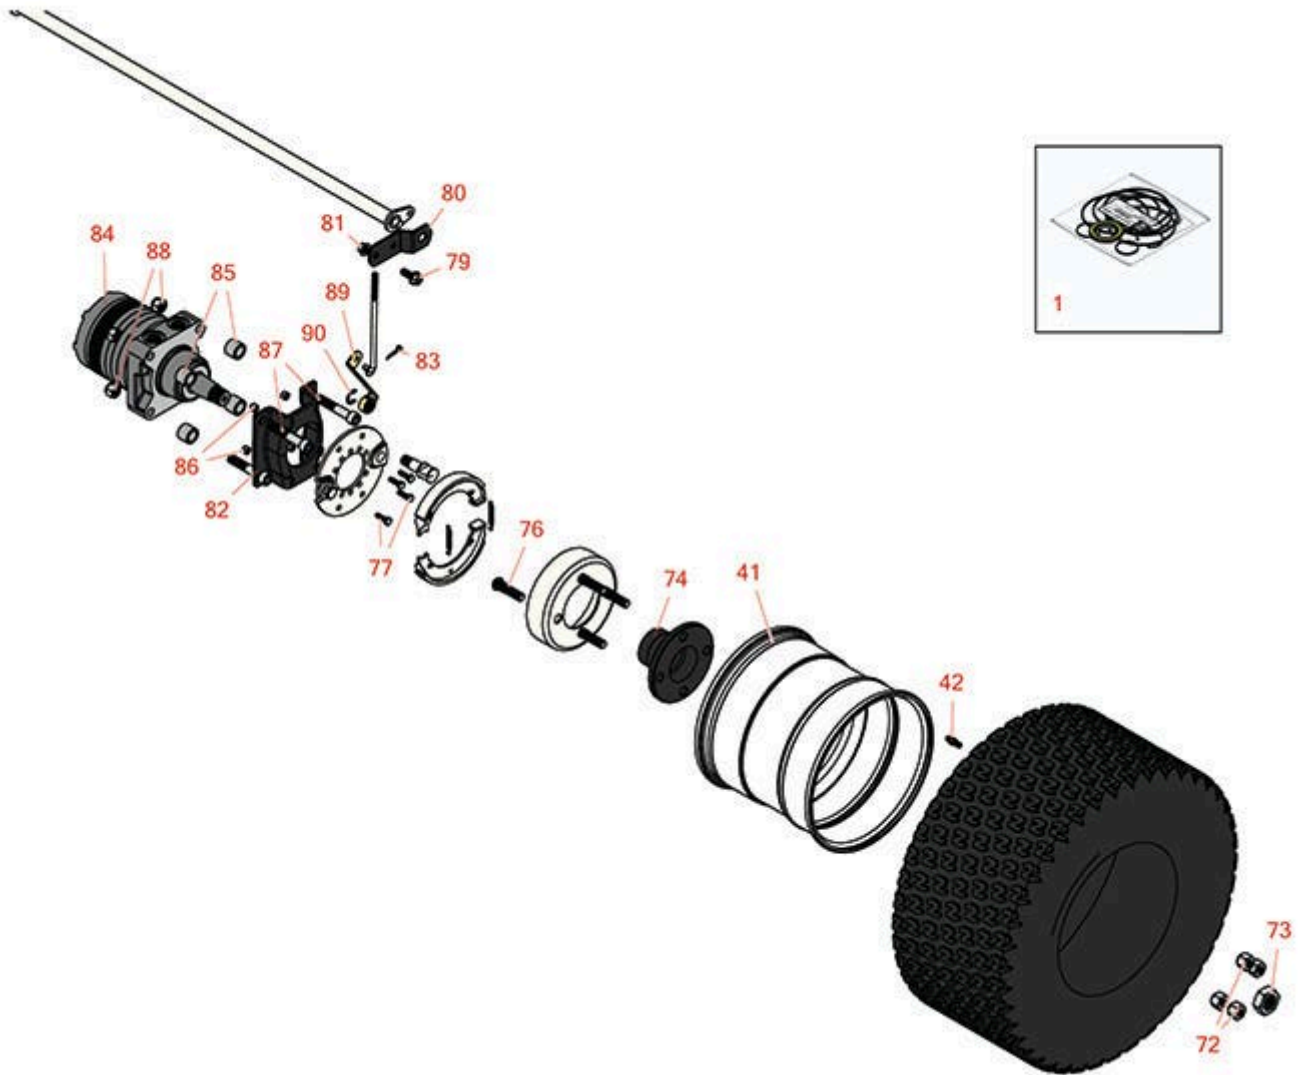

Replaces Toro Reelmaster 3555-D Parts

Traction Unit
Front Wheel

All original equipment manufacturers names and part numbers are used for identification purposes only, and we are in no way implying that our products are original equipment parts. Prices subject to change without notice.

Replaces Toro Reelmaster 3555-D Parts

Traction Unit
Front Wheel

Item No	R&R Part No.	OEM Part No.	Description	Qty Req	Price Each	Order Quantity
Overhaul Kits						
1	R76-0800	100-6131, 76-0800, 94-8178	Seal Kit - Hyd Wheel Motor	1	55.45	
41	R104-0452	104-0452	Rim - Wheel 10 x 9 3/4	2	75.65	
42	R232-27	232-27, 232-31	Stem - Valve w/ Cap	2	4.15	
Other Parts Available						
72	R242-50	242-50	Nut - 1/2-20 Wheel	8	1.50	
73	R26-3790	26-3790	Nut - Hex - Wheel Motor 1-20	2	14.75	
74	R93-6838-03	17-4710-03, 93-6838-03	Hub-Wheel	2	55.90	
76	R85-6540	85-6540	Stud - Drive 1/2-20 x 2	8	7.95	
77	R321-5	321-31, 321-5	Bolt - Hex HD 1/4-20 x 7/8	8	0.29	
79	R3234-11	3234-11	Bolt - Hex Washer HD	4	1.05	
80	R95-8683	95-8683	Bracket - Pivot	2	7.05	
81	R104-8301	104-8301, 104-9301, 109-6658, 133-7570	Locknut - 3/8-16 Nylon Flanged	1	0.84	
82	R84-2000-03	84-2000, 84-2000-03, 84-2000-0P	Bracket - Brake	2	27.10	
83	R3272-10	01-151-0120, 105-7512, 3272-10, N/A	Pin - Cotter 1/8 x 3/4	2	0.13	
84	R110-8785	110-8785	Hydraulic Motor - LH Wheel	1	945.25	

Replaces Toro Reelmaster 3555-D Parts

*Traction Unit
Front Wheel*

Item No	R&R Part No.	OEM Part No.	Description	Qty Req	Price Each	Order Quantity
84	R110-8786	110-8786, 95-8693	Hydraulic Motor - RH Wheel	1	945.25	
85	R119-8238	119-8238	Spacer - Deck Pulley	8	4.65	
86	R301504	2296-42, 301504, 32127-24, 32128-33, 32146-17, 3296-16, 3296-42, 3296-42 , 915661P	Locknut - ESNA 1/4-20	8	0.18	
87	R3274-93	3274-74, 3274-93	Bolt - Soc HD Cap	4	6.25	
88	RF5003	32127-29, 32131-5, 32132-5, 3296-23	Locknut - ESNA 1/2-13	4	0.78	
89	R93-6850	114-2726, 93-6850	Lever - Brake	1	32.80	
90	R150513	104-7706	E - Clip - Brake Assy	1	0.55	