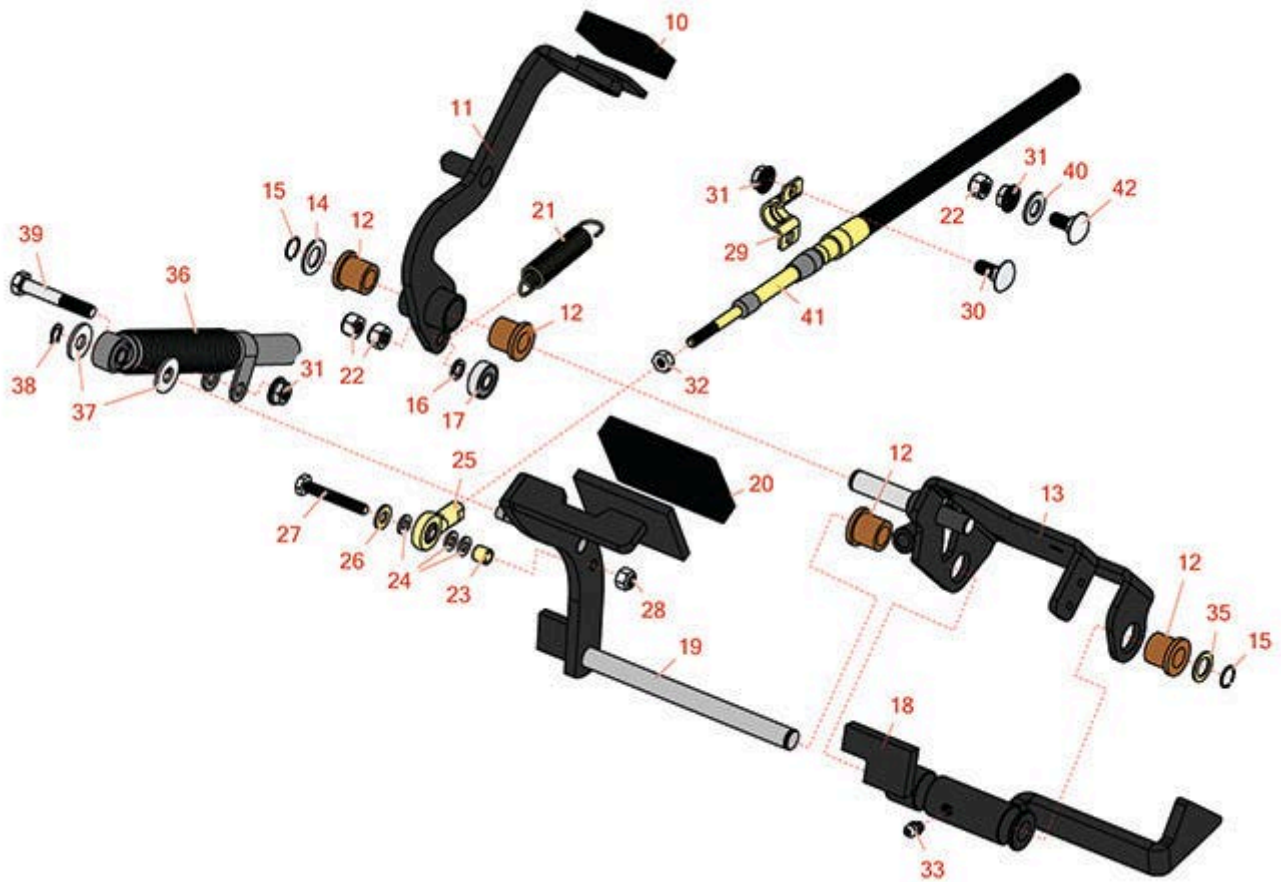

# Replaces Toro Reelmaster 3555-D Parts

Traction Unit  
Traction Control

All original equipment manufacturers names and part numbers are used for identification purposes only, and we are in no way implying that our products are original equipment parts. Prices subject to change without notice.

# Replaces Toro Reelmaster 3555-D Parts

*Traction Unit  
Traction Control*

Item No	R&R Part No.	OEM Part No.	Description	Qty Req	Price Each	Order Quantity
10	<b>R74-9110</b>	74-9110	Rubber Foot Pad - Reverse	1	<b>9.30</b>	
11	<b>R99-3379</b>	99-3379	Pedal - Reverse	1	<b>70.15</b>	
12	<b>R256-243</b>	256-243	Bearing - Flange	4	<b>8.95</b>	
13	<b>R95-8869-03</b>	95-8869, 95-8869-03	Bracket - Traction Pedal	1	<b>39.30</b>	
14	<b>R455012</b>	3256-26, 41-8440	Washer - Flat 1/2 x 3/4	1	<b>0.70</b>	
15	<b>R32151-84</b>	32120-3, 32120-80, 32151-84	Ring - Shaft - Ext	2	<b>0.96</b>	
16	<b>R75-5470</b>	75-5470	Spacer - Bearing	1	<b>2.75</b>	
17	<b>R251-259</b>	251-259, 251-307	Bearing - Ball	1	<b>11.25</b>	
18	<b>R95-8861</b>	95-8861	Slide	1	<b>86.55</b>	
19	<b>R104-4852-03</b>	104-4852-03, 99-3564	Traction Pedal Assy	1	<b>74.05</b>	
20	<b>R74-9100</b>	74-9100	Rubber Foot Pad - Forward	1	<b>10.95</b>	
21	<b>R99-3476</b>	99-3476	Spring - Extension	1	<b>5.15</b>	
22	<b>R3296-47</b>	3296-47	Locknut - 5/16-18 Jam Nyloc	3	<b>0.59</b>	
23	<b>R99-3545</b>	99-3545	Spacer	1	<b>3.75</b>	
24	<b>R6050-103</b>	48-8010, 48-8030	Washer - Flat	3	<b>0.23</b>	
25	<b>R2411-41</b>	2411-41	Rod End - Ball Joint	1	<b>22.35</b>	