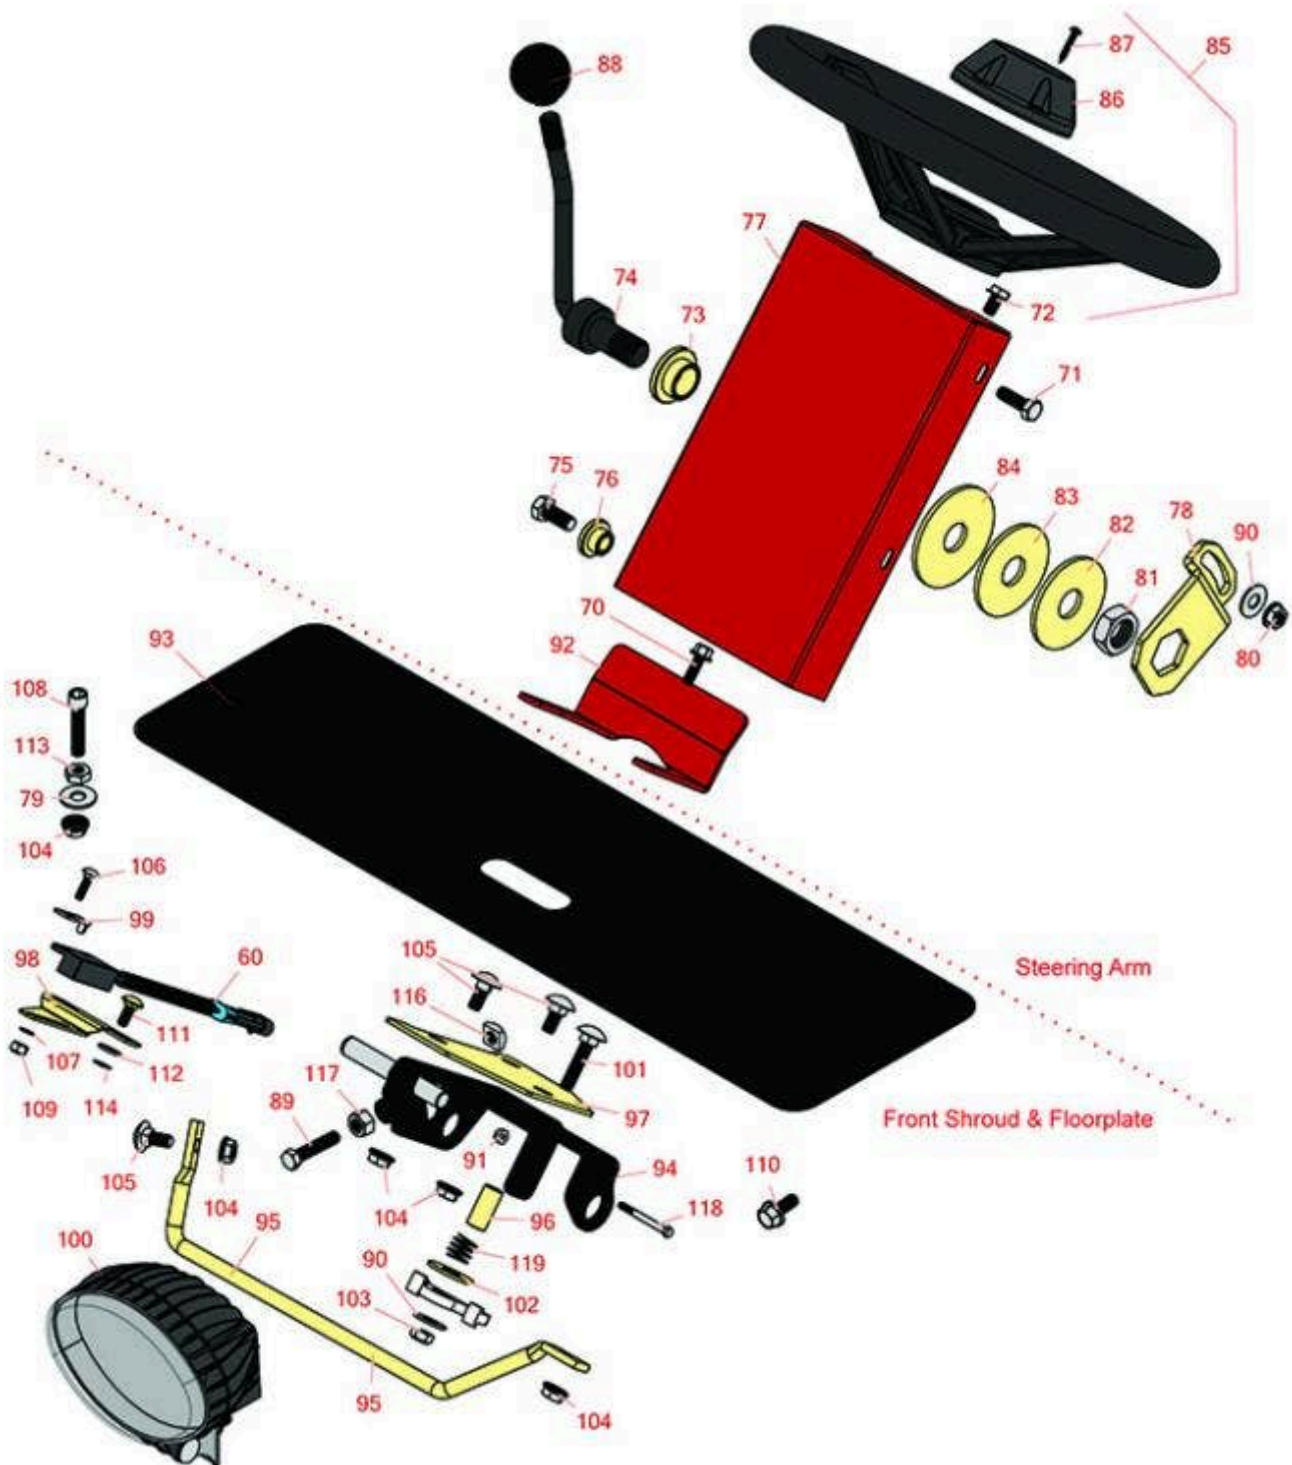

Replaces Toro Reelmaster 3555-D Parts

Traction Unit
Front Platform & Steering

All original equipment manufacturers names and part numbers are used for identification purposes only, and we are in no way implying that our products are original equipment parts. Prices subject to change without notice.

Replaces Toro Reelmaster 3555-D Parts

*Traction Unit
Front Platform & Steering*

Item No	R&R Part No.	OEM Part No.	Description	Qty Req	Price Each	Order Quantity
Gauges and Controls						
60	R100-1270	100-1270	Sensor - Proximity	0	74.85	
Other Parts Available						
70	R32144-10	32140-81, 32144-10, 32144-3, 34-140-AMVD	Bolt - 1/4-20 x 3/4 Serrated Hx Wshr	5	2.85	
71	R322-5	01-178-0508, 20-26-AD, 20-26-AGD, 30-9000, 322-5, 513341, 519755, 908019P, N/A	Bolt - Hex HD 5/16-18 x 1	1	0.40	
72	R33103-012	33103-012	Bolt - Flanged Hx HD	4	3.20	
73	R99-3502	99-3502	Boss	1	8.75	
74	R95-8798-03	95-8798, 95-8798-03	Lever - Steering	1	56.05	
75	R400260	01-178-0605, 18-4100, 19-8270, 323-3, 323-33, 323-34, 323-5, 3235-5	Bolt - Hex HD 3/8-16 x 7/8	2	0.75	
76	R93-5988	93-5204, 93-5988	Hub - Pivot	2	17.30	
77	R95-8794-01	95-8794, 95-8794-01	Cover - Valve - Steering	1	47.95	
78	R80-2880	80-2880	Bracket - Tilt	1	12.05	