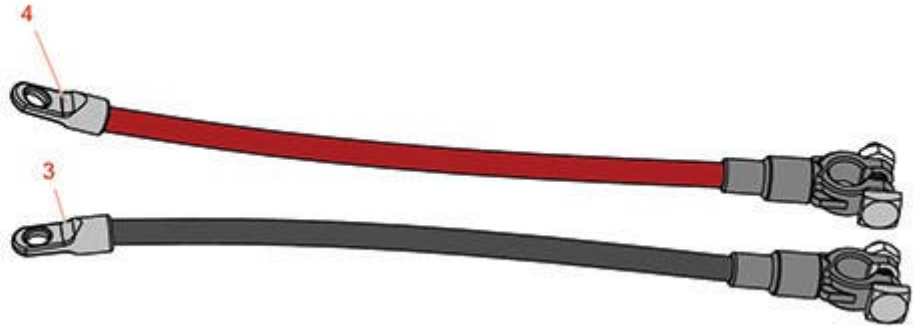

Replaces Toro Reelmaster 350-D Parts

Traction Unit

Traction Unit

All original equipment manufacturers names and part numbers are used for identification purposes only, and we are in no way implying that our products are original equipment parts. Prices subject to change without notice.

Replaces Toro Reelmaster 350-D Parts

Traction Unit

Traction Unit

Item No	R&R Part No.	OEM Part No.	Description	Qty Req	Price Each	Order Quantity
---------	--------------	--------------	-------------	---------	------------	----------------