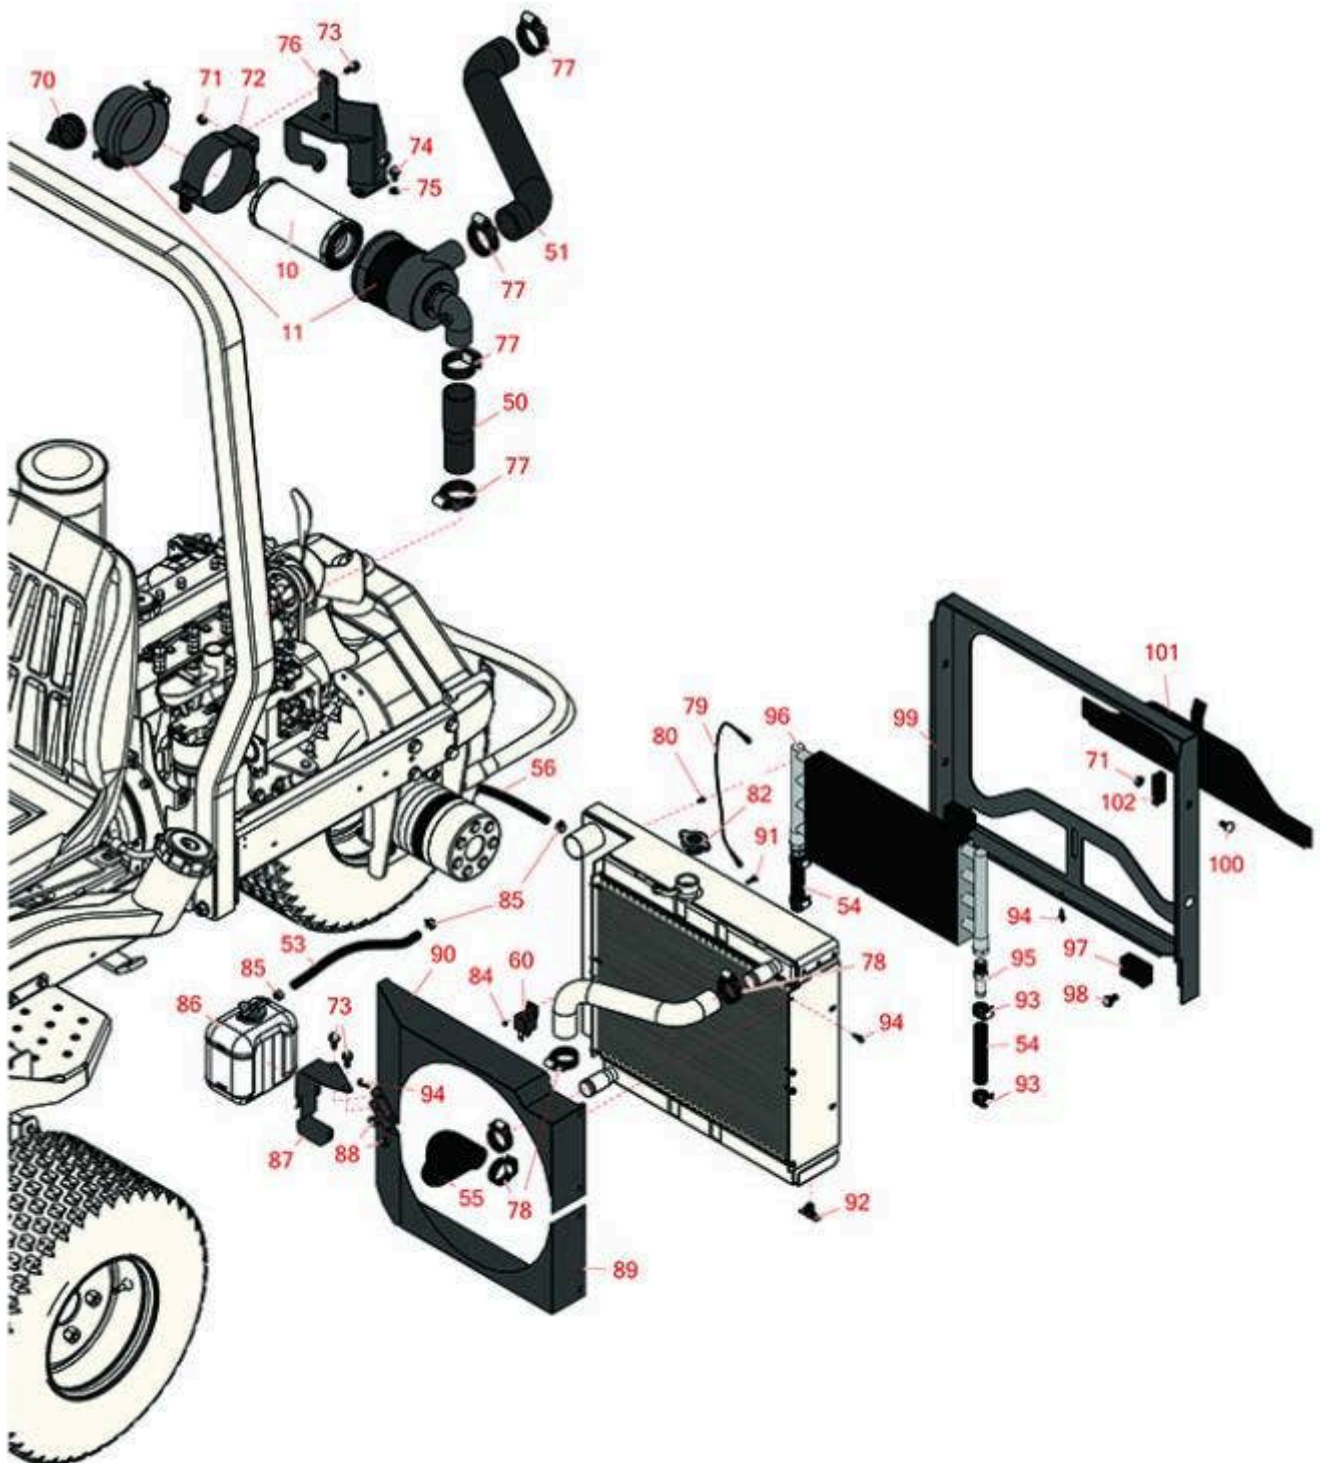

Replaces Toro Reelmaster 3100-D Parts

Traction Unit - Model 03207

Radiator & Air Intake

All original equipment manufacturers names and part numbers are used for identification purposes only, and we are in no way implying that our products are original equipment parts. Prices subject to change without notice.

Replaces Toro Reelmaster 3100-D Parts

Traction Unit - Model 03207

Radiator & Air Intake

Item No	R&R Part No.	OEM Part No.	Description	Qty Req	Price Each	Order Quantity
Filters						
10	R108-3811	108-3811	Element - Air Cleaner	1	21.15	
11	R93-2190	93-2190	Air Cleaner Assy	1	87.90	
Hoses						
50	R95-8947	95-8947	Hose - Lower - Air in	1	21.10	
51	R95-8946	95-8946	Hose - Upper - Air in	1	46.05	
53	R63-9640	63-9640	Hose - Fuel	1	3.20	
54	R95-8706	95-8706	Hydraulic Hose Assy	2	9.65	
55	R95-8945	95-8945	Hose-Radiator - Lower	1	30.60	
56	R109-0274	109-0274	Hose- Fuel	1	7.50	
Gauges and Controls						
60	R99-7435	99-7435	Relay - 70 Amp	1	21.90	
Other Parts Available						
70	R87-9400	87-9400	Valve - Vacuator	1	7.25	
71	R32128-44	32128-44	Nut	6	1.45	
72	R93-2191	93-2191	Band-Mounting - Air Cleaner	1	31.80	
73	R3234-5	3234-5, 62-3310	Bolt - 5/16-18x3/4 Hx Ser Was HD	4	0.74	
74	R33114-016	33114-016, 42-9230, 42-9270, 48-7680, 48-7690, 48-7700	Bolt - Hx HD 8mm x 1.25 x 15	2	0.40	