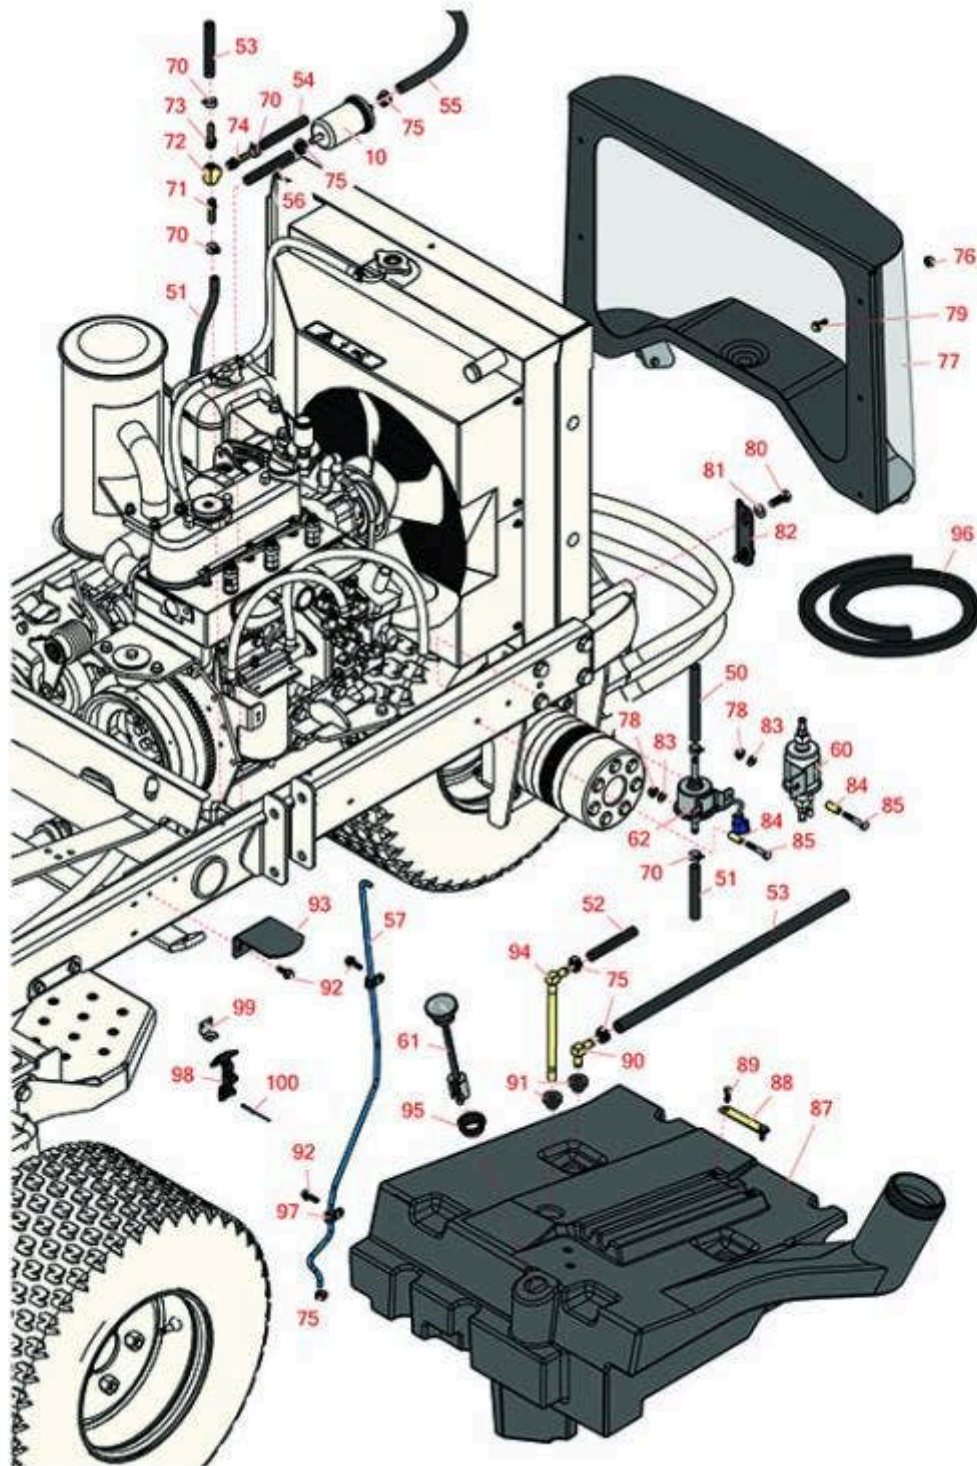

Replaces Toro Reelmaster 3100-D Parts

Traction Unit - Model 03207

Fuel Tank

All original equipment manufacturers names and part numbers are used for identification purposes only, and we are in no way implying that our products are original equipment parts. Prices subject to change without notice.

Replaces Toro Reelmaster 3100-D Parts

Traction Unit - Model 03207

Fuel Tank

| Item No | R&R Part No. | OEM Part No. | Description | Qty Req | Price Each | Order Quantity |
|------------------------------|---------------------|--|-----------------------------------|---------|---------------|----------------|
| 62 | RXRC60151350 | 104-5215, 107-0122, 112-8400, 99-3464 | Kubota Fuel Pump - Electric | 1 | 146.70 | |
| Other Parts Available | | | | | | |
| 70 | R92-2379 | 92-2379 | Clamp - Hose | 5 | 0.41 | |
| 71 | R304-73 | 304-73, 307-73, 353-973 | Connector-Hose | 1 | 7.50 | |
| 72 | R354-20 | 354-20 | Fitting-Tee | 1 | 7.50 | |
| 73 | R354-21 | 354-21 | Fitting-Barb | 1 | 3.65 | |
| 74 | R354-22 | 354-22 | Fitting-Barb | 1 | 2.45 | |
| 75 | R2412-108 | 2412-108, 97406 | Clamp - Worm - 1/4 - Stainless | 5 | 2.35 | |
| 76 | R301504 | 2296-42, 301504, 32127-24, 32128-33, 32146-17, 3296-16, 3296-42, 3296-42 , 915661P | Locknut - ESNA 1/4-20 | 6 | 0.18 | |
| 77 | R95-8724-03 | 95-8724, 95-8724-03 | Screen - Hood | 1 | 547.95 | |
| 78 | R32128-33 | 32128-33 | Nut - 1/4-20 Flanged Serr | 2 | 0.70 | |
| 79 | R3234-4 | 3234-4 | Bolt - Hx Ser Was HD 1/4-20 x 3/4 | 6 | 0.67 | |