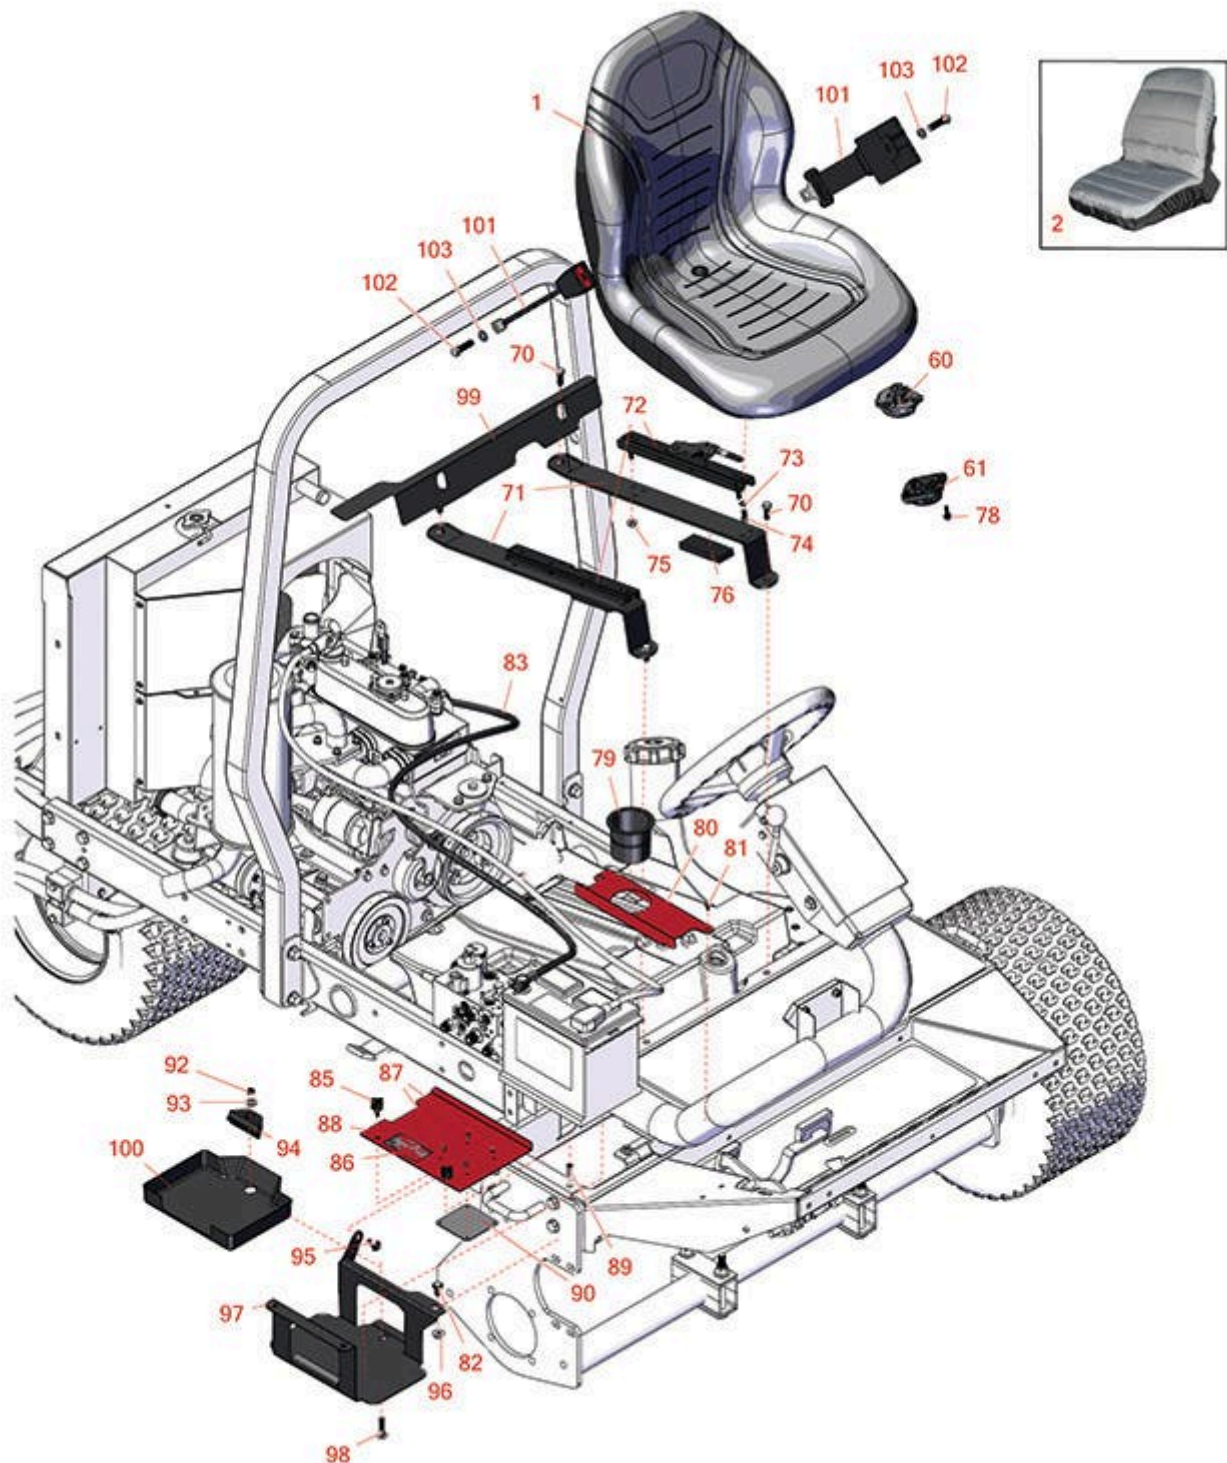

# Replaces Toro Reelmaster 3100-D Parts

*Traction Unit - Model 03207*

*Battery & Seat*

All original equipment manufacturers names and part numbers are used for identification purposes only, and we are in no way implying that our products are original equipment parts. Prices subject to change without notice.

# Replaces Toro Reelmaster 3100-D Parts

Traction Unit - Model 03207

Battery & Seat

Item No	R&R Part No.	OEM Part No.	Description	Qty Req	Price Each	Order Quantity
1	<b>RMXB200GY</b>	100-3187, 104-4620, 104-7620, 21-4880, 351-59, 351-76, 49-8130, 63-9410, 66-5400, 75-9190, 750105, 92-6280, MXB200GY	Milsco Seat XB200 - Grey	1	<b>191.30</b>	
<i>Tech Note: This seat will not accept seat belts:</i>						
2	<b>R120-5179</b>	120-5179	Large Seat Cover - Gray	1	<b>47.05</b>	
<b>Gauges and controls</b>						
60	<b>R151541</b>	R&R ON, LY	Delta Seat Switch - Twist Mount 1 Pole Normally Open	1	<b>17.90</b>	
61	<b>R92-6282</b>	62-6282, 92-6282	Switch - Kill - Seat	1	<b>18.95</b>	
<b>Other Parts Available</b>						
70	<b>R3234-11</b>	3234-11	Bolt - Hex Washer HD	4	<b>1.05</b>	
71	<b>R104-4847-03</b>	104-4847-03	Strap - Seat Support	2	<b>43.20</b>	
72	<b>R150224</b>	133-8896, 92-8990, 92-8990/92-8991, 92-8991	Adjusters - Seat (Set of 2)	1	<b>145.95</b>	
73	<b>R3255-8</b>	3255-8	Washer - Lock 5/16 Ext	4	<b>0.08</b>	
74	<b>R322-2</b>	322-2, 513338P	Bolt - Hex HD 5/16-18 x 5/8	4	<b>0.50</b>	