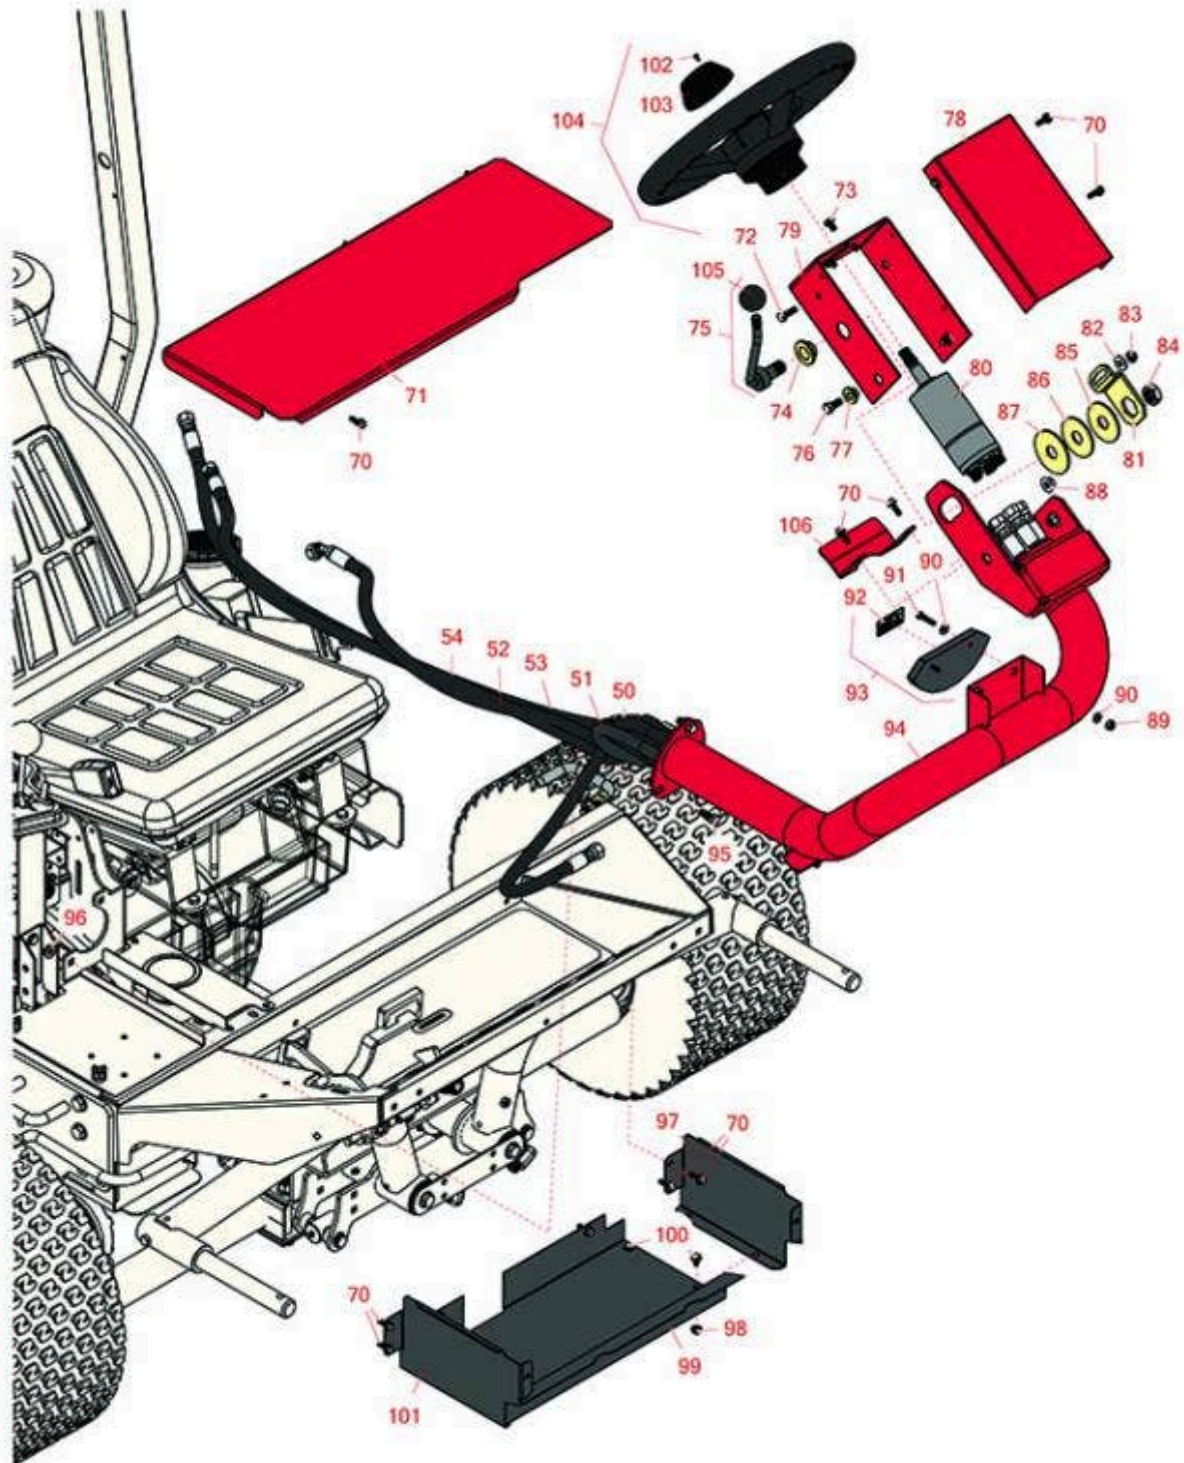

Replaces Toro Reelmaster 3100-D Parts

Traction Unit - Model 03206

Steering Column

All original equipment manufacturers names and part numbers are used for identification purposes only, and we are in no way implying that our products are original equipment parts. Prices subject to change without notice.

Replaces Toro Reelmaster 3100-D Parts

Traction Unit - Model 03206

Steering Column

Item No	R&R Part No.	OEM Part No.	Description	Qty Req	Price Each	Order Quantity
Hoses						
50	R95-8843	95-8843	Hydraulic Hose Assy	1	64.55	
51	R95-8842	95-8842	Hydraulic Hose Assy	1	55.10	
52	R95-8846	95-8846	Hydraulic Hose Assy	1	71.45	
53	R95-8844	95-8844	Hydraulic Hose Assy	1	60.45	
54	R95-8845	95-8845	Hydraulic Hose Assy	1	63.50	
Other Parts Availalbe						
70	R32144-10	32140-81, 32144-10, 32144-3, 34-140-AMVD	Bolt - 1/4-20 x 3/4 Serrated Hx Wshr	12	2.85	
71	R99-3504	99-3504	Toolbox Cover Assy	1	107.60	
72	R322-5	01-178-0508, 20-26-AD, 20-26-AGD, 30-9000, 322-5, 513341, 519755, 908019P, N/A	Bolt - Hex HD 5/16-18 x 1	1	0.40	
73	R33103-012	33103-012	Bolt - Flanged Hx HD	4	3.20	
74	R99-3502	99-3502	Boss	1	8.75	
75	R95-8798-03	95-8798, 95-8798-03	Lever - Steering	1	56.05	