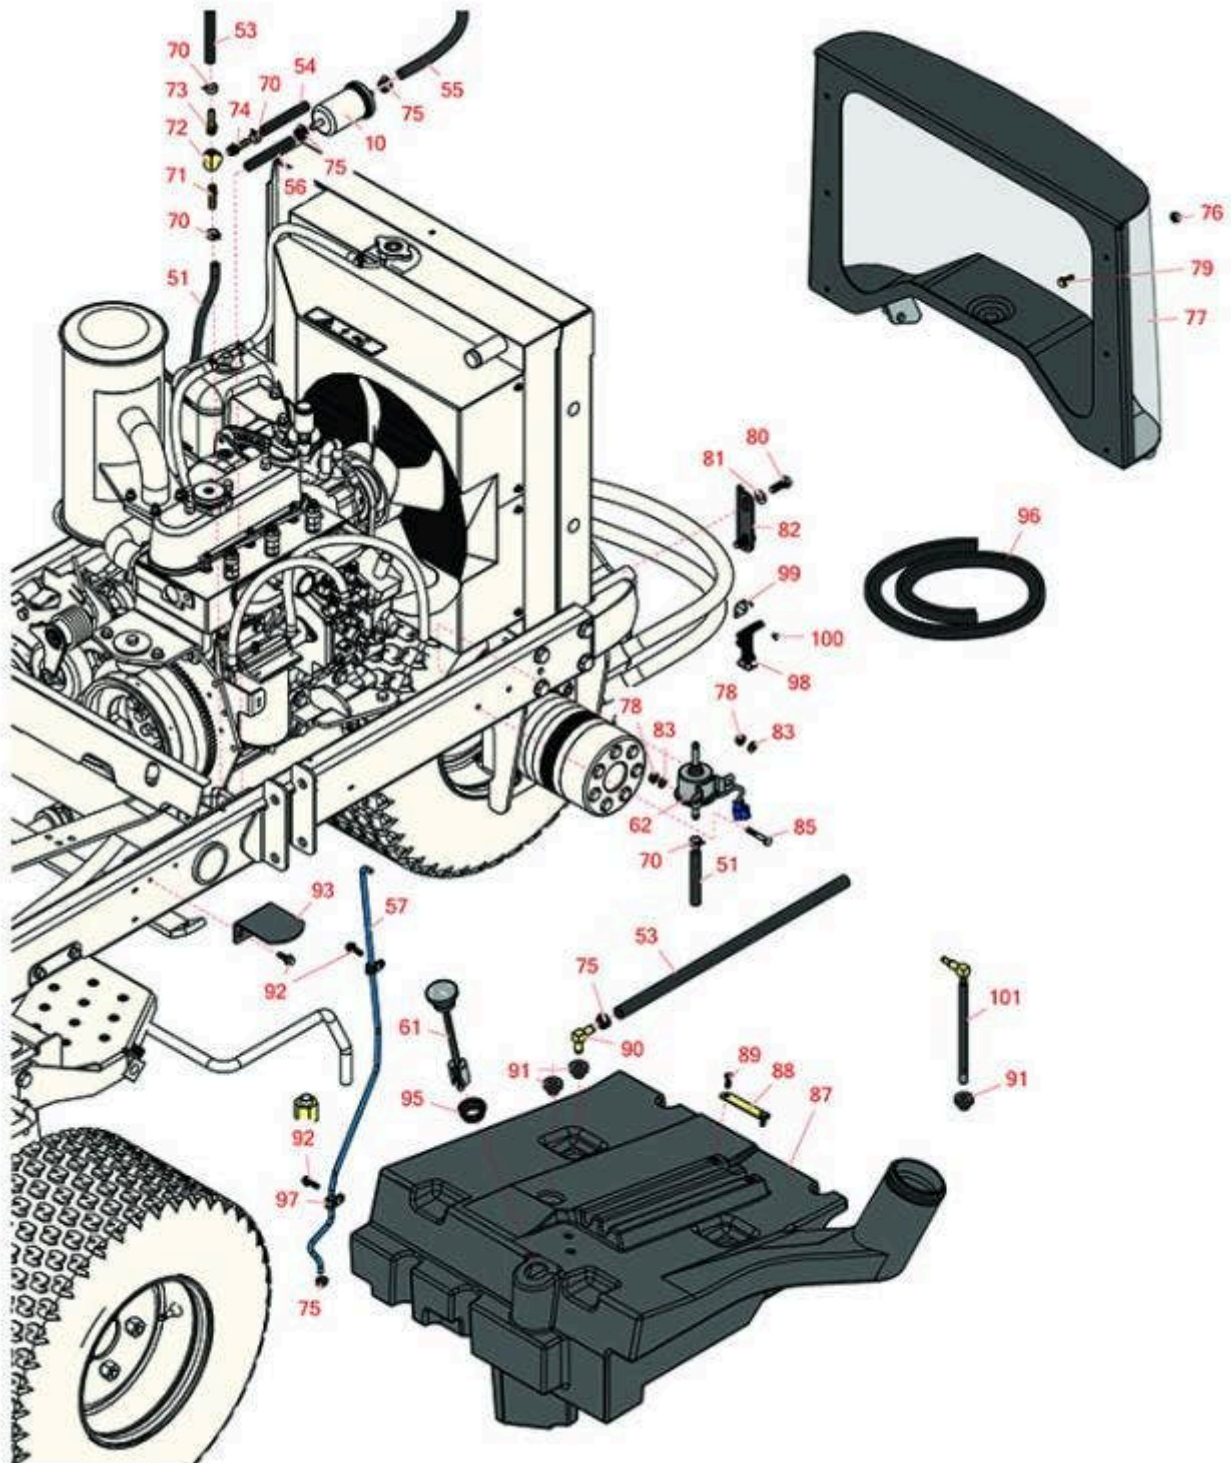

Replaces Toro Reelmaster 3100-D Parts

Traction Unit - Model 03206

Fuel Tank

All original equipment manufacturers names and part numbers are used for identification purposes only, and we are in no way implying that our products are original equipment parts. Prices subject to change without notice.

Replaces Toro Reelmaster 3100-D Parts

Traction Unit - Model 03206

Fuel Tank

Item No	R&R Part No.	OEM Part No.	Description	Qty Req	Price Each	Order Quantity
Filters						
10	RRF10520		SilverGuard Fuel Filter	1	5.35	
10	RX1258143012	108-3828, 98-7612	Kubota Fuel Filter	1	4.75	
Hoses						
51	R110-5701	110-5701, 99-3185, 99-7191	Hose-Fuel	1	8.95	
53	R110-6187	110-6187	Hose-Fuel	1	8.10	
53	R110-4100	110-4100, 92-6068	Hose-Fuel	1	14.55	
54	R110-8751	110-8751	Hose-Fuel	1	5.30	
55	R110-4110	104-4848, 110-4110, 54-8040	Hose-Fuel	1	5.35	
56	R110-6186	110-6186, 71-3383	Hose - Fuel	1	9.70	
57	R95-8615	95-8615	Tube-Breather	1	24.15	
Gauges and Controls						
61	R95-8971	95-8971	Guage-Fuel	1	54.10	
62	RXRC60151350	104-5215, 107-0122, 112-8400, 99-3464	Kubota Fuel Pump - Electric	1	146.70	
Other Parts Available						
70	R92-2379	92-2379	Clamp - Hose	5	0.41	

Replaces Toro Reelmaster 3100-D Parts

Traction Unit - Model 03206

Fuel Tank

Item No	R&R Part No.	OEM Part No.	Description	Qty Req	Price Each	Order Quantity
71	R304-73	304-73, 307-73, 353-973	Connector-Hose	1	7.50	
72	R354-20	354-20	Fitting-Tee	1	7.50	
73	R354-21	354-21	Fitting-Barb	1	3.65	
74	R354-22	354-22	Fitting-Barb	1	2.45	
75	R2412-108	2412-108, 97406	Clamp - Worm - 1/4 - Stainless	5	2.35	
76	R301504	2296-42, 301504, 32127-24, 32128-33, 32146-17, 3296-16, 3296-42, 3296-42 , 915661P	Locknut - ESNA 1/4-20	6	0.18	
77	R95-8724-03	95-8724, 95-8724-03	Screen - Hood	1	547.95	
78	R32128-33	32128-33	Nut - 1/4-20 Flanged Serr	2	0.70	
79	R3234-4	3234-4	Bolt - Hx Ser Was HD 1/4-20 x 3/4	6	0.67	
80	R323-6	01-150-0010, 01-178-0608, 20-47-AD, 20-47-AGD, 3224-2, 323-6, 49-3510, 908034P, 908332	Bolt - Hex HD 3/8-16 x 1 GR5 YZ	4	0.59	