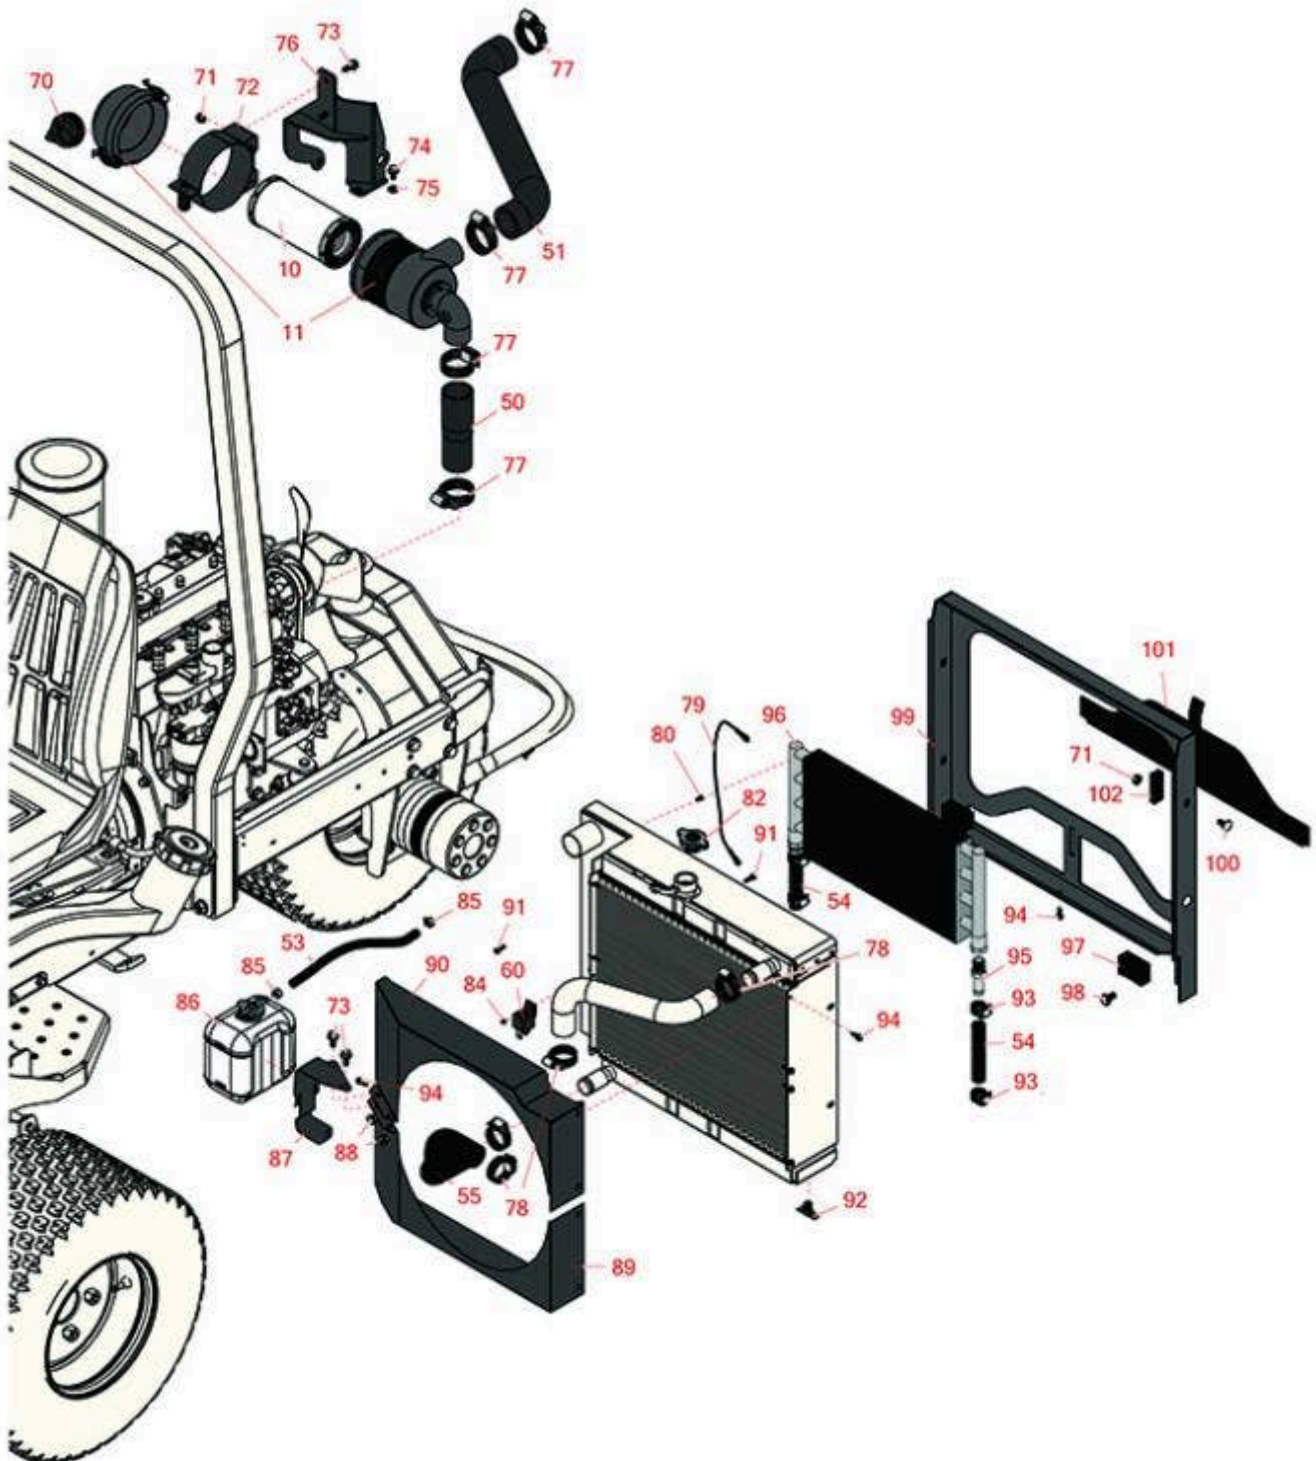

# Replaces Toro Reelmaster 3100-D Parts

*Traction Unit - Model 03201*

*Radiator & Air Intake*

All original equipment manufacturers names and part numbers are used for identification purposes only, and we are in no way implying that our products are original equipment parts. Prices subject to change without notice.

# Replaces Toro Reelmaster 3100-D Parts

Traction Unit - Model 03201

Radiator & Air Intake

Item No	R&R Part No.	OEM Part No.	Description	Qty Req	Price Each	Order Quantity
<b>Filters</b>						
10	<b>R108-3811</b>	108-3811	Element - Air Cleaner	1	<b>21.15</b>	
11	<b>R93-2190</b>	93-2190	Air Cleaner Assy	1	<b>87.90</b>	
<b>Hoses</b>						
50	<b>R95-8947</b>	95-8947	Hose - Lower - Air in	1	<b>21.10</b>	
51	<b>R95-8946</b>	95-8946	Hose - Upper - Air in	1	<b>46.05</b>	
53	<b>R63-9640</b>	63-9640	Hose - Fuel	1	<b>3.20</b>	
54	<b>R95-8706</b>	95-8706	Hydraulic Hose Assy	2	<b>9.65</b>	
55	<b>R95-8945</b>	95-8945	Hose-Radiator - Lower	1	<b>30.60</b>	
<b>Gauges and Controls</b>						
60	<b>R99-7435</b>	99-7435	Relay - 70 Amp	1	<b>21.90</b>	
<b>Other Parts Available</b>						
70	<b>R87-9400</b>	87-9400	Valve - Vacuator	1	<b>7.25</b>	
71	<b>R32128-44</b>	32128-44	Nut	6	<b>1.45</b>	
72	<b>R93-2191</b>	93-2191	Band-Mounting - Air Cleaner	1	<b>31.80</b>	
73	<b>R3234-5</b>	3234-5, 62-3310	Bolt - 5/16-18x3/4 Hx Ser Was HD	4	<b>0.74</b>	
74	<b>R33114-016</b>	33114-016, 42-9230, 42-9270, 48-7680, 48-7690, 48-7700	Bolt - Hx HD 8mm x 1.25 x 15	2	<b>0.40</b>	