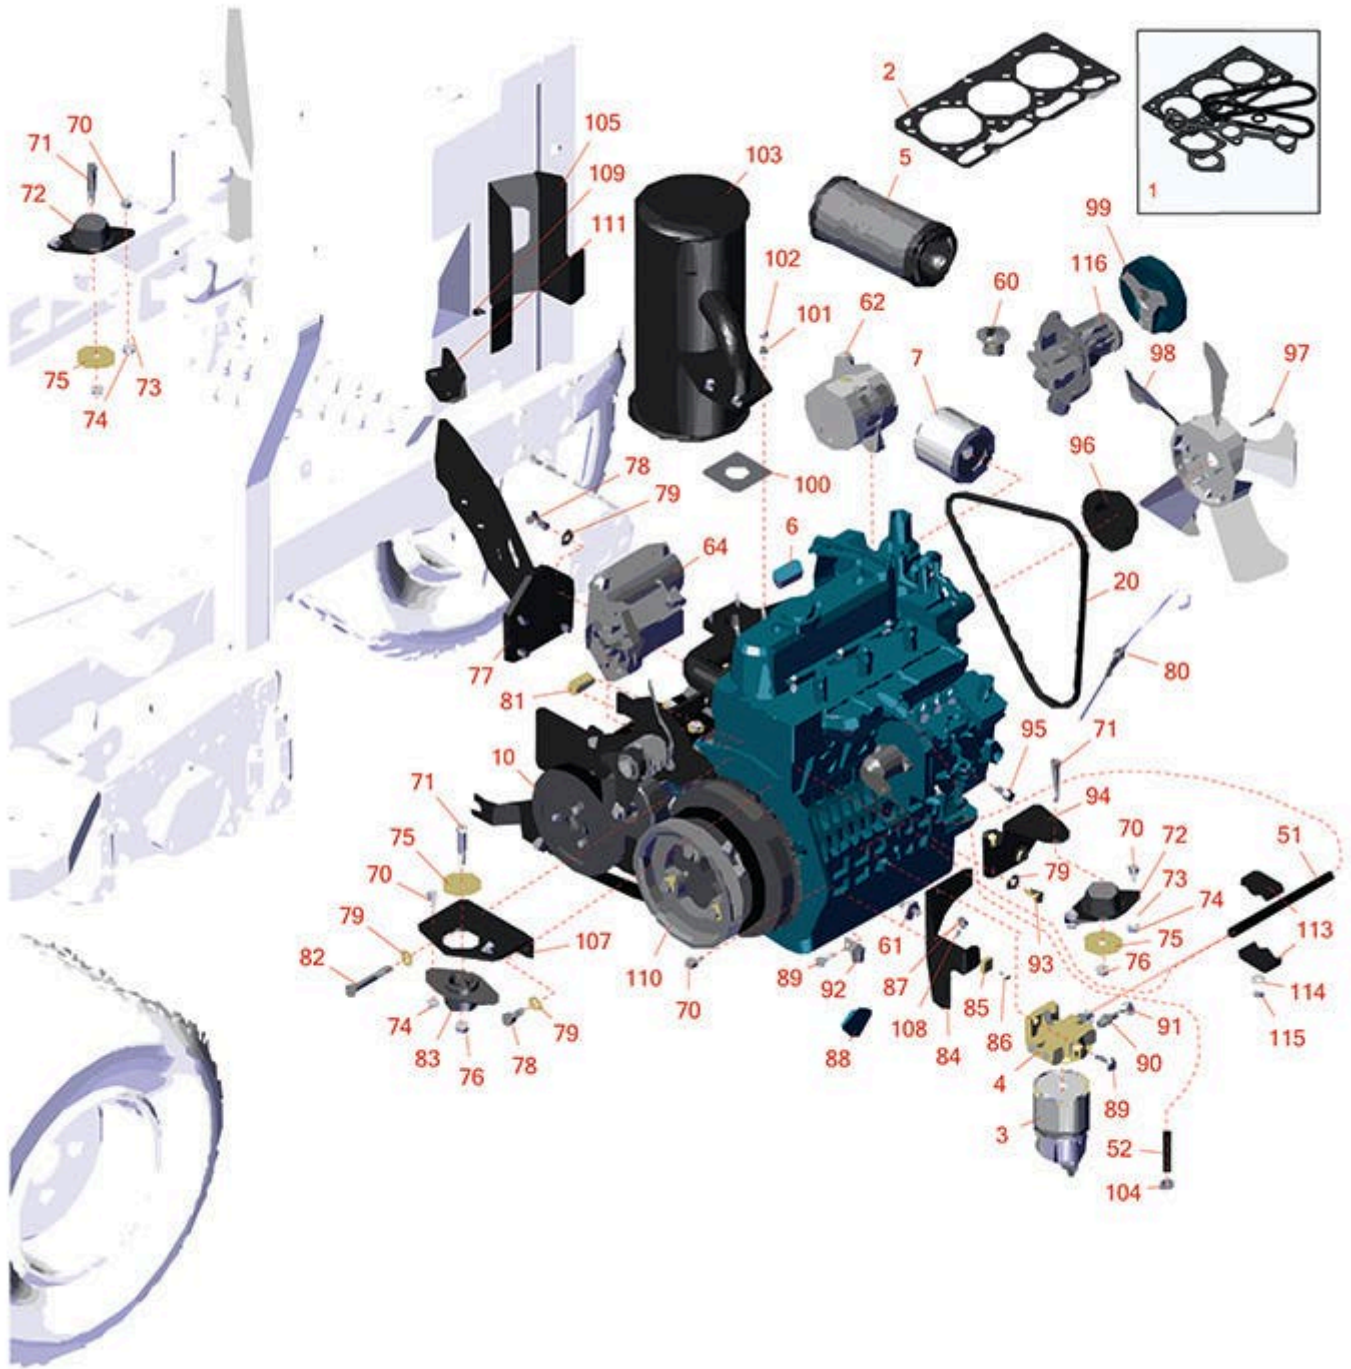

Replaces Toro Reelmaster 3100-D Parts

Traction Unit - Model 03201
Engine

All original equipment manufacturers names and part numbers are used for identification purposes only, and we are in no way implying that our products are original equipment parts. Prices subject to change without notice.

Replaces Toro Reelmaster 3100-D Parts

Traction Unit - Model 03201
Engine

Item No	R&R Part No.	OEM Part No.	Description	Qty Req	Price Each	Order Quantity
1	R107-7848	107-7848	Upper Gasket Kit	1	128.25	
2	R108-6573	108-6573	Gasket - Cylinder Head	1	124.25	
Filters						
3	R98-9764	98-9764	Element - Water Fuel Separator	1	34.25	
4	R98-9305	98-9305	Water/Fuel Separator Assy	1	183.95	
5	R93-2195	93-2195	Baldwin Air Filter	1	21.15	
5	RRF10125	108-3808, 93-2195	SilverGuard Air Filter	1	16.30	
5	R33-1300	108-3808, 33-1300, 33-1300-09	Baldwin Filter - Air Element	1	23.70	
6	RX1624105670	98-9493, 99-9430	Kubota Element - Breather	1	2.97	
7	RX7000074034	99-8384	Kubota Oil Filter	1	11.85	
7	R42-9030	104-5167, 108-3841, 127-0511, 42-9030, 67-4330, 98-9651	Baldwin Oil Filter - Engine	1	7.60	
7	RRF10625	99-8384	SilverGuard Oil Filter	1	7.40	
7	RRF10606	108-3841, 67-4330, 98-9651	SilverGuard Oil Filter - 2 3/4" Long	1	6.50	
7	RRF10607	104-5167, 108-3841, 42-9030, 99-8384	SilverGuard Oil Filter - 3 3/4" Long	1	6.80	