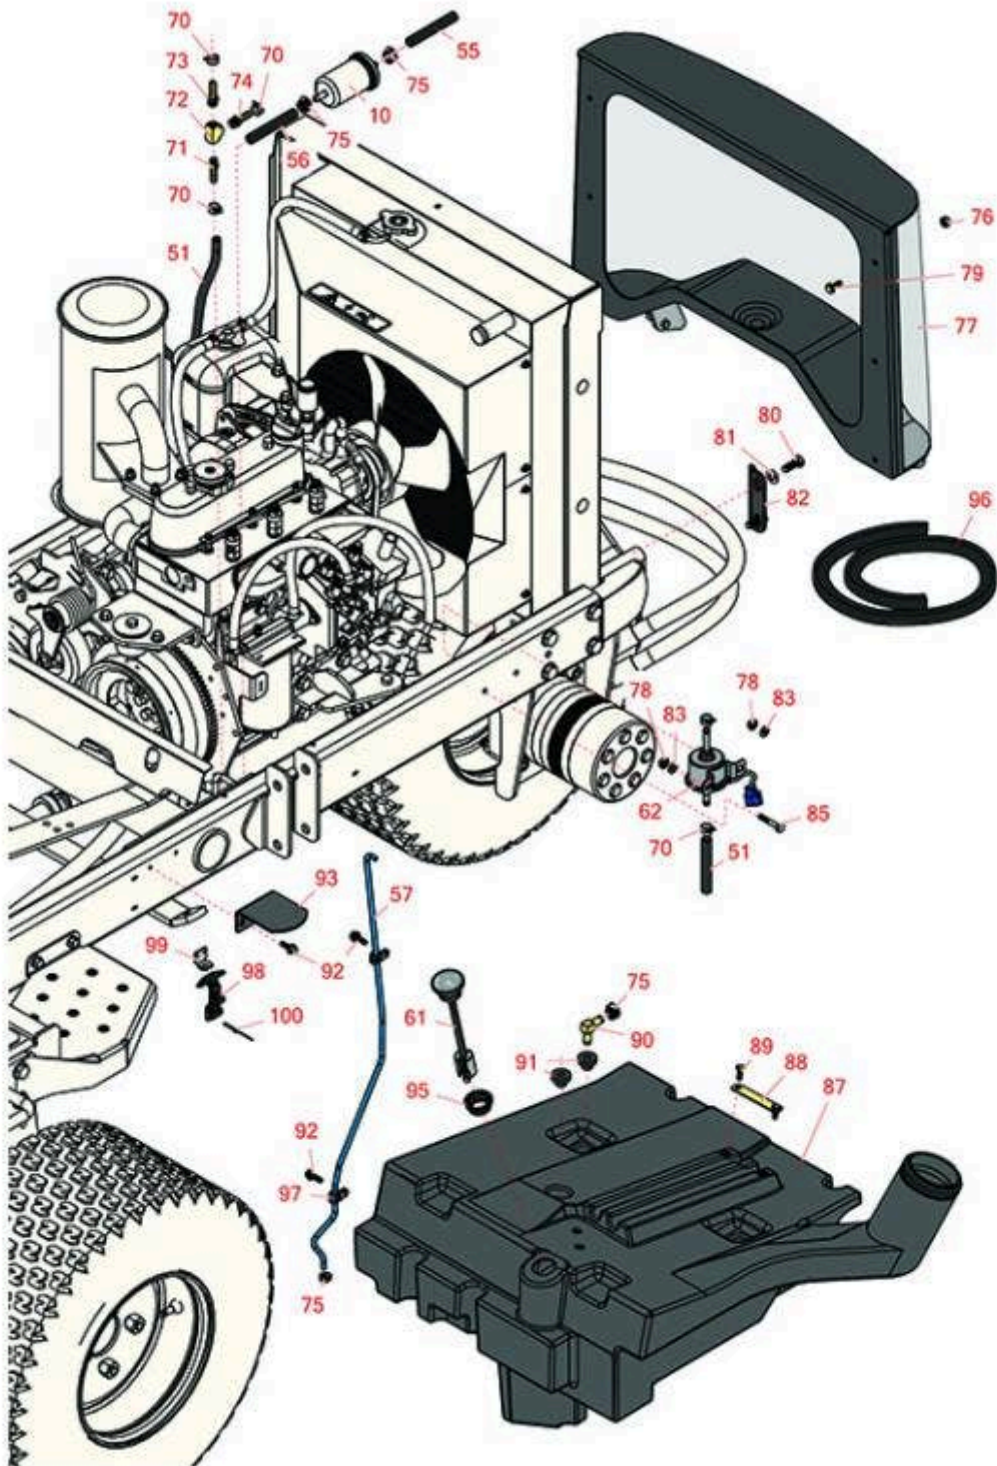

Replaces Toro Reelmaster 3100-D Parts

Traction Unit - Model 03201

Fuel Tank

All original equipment manufacturers names and part numbers are used for identification purposes only, and we are in no way implying that our products are original equipment parts. Prices subject to change without notice.

Replaces Toro Reelmaster 3100-D Parts

*Traction Unit - Model 03201
Fuel Tank*

Item No	R&R Part No.	OEM Part No.	Description	Qty Req	Price Each	Order Quantity
10	RX1258143012	108-3828, 98-7612	Kubota Fuel Filter	1	4.75	
Filters						
10	RRF10520		SilverGuard Fuel Filter	1	5.35	
Hoses						
51	R110-5701	110-5701, 99-3185, 99-7191	Hose-Fuel	1	8.95	
55	R110-4110	104-4848, 110-4110, 54-8040	Hose-Fuel	1	5.35	
56	R110-6186	110-6186, 71-3383	Hose - Fuel	1	9.70	
57	R95-8615	95-8615	Tube-Breather	1	24.15	
Gauges and Controls						
61	R95-8971	95-8971	Guage-Fuel	1	54.10	
62	RXRC60151350	104-5215, 107-0122, 112-8400, 99-3464	Kubota Fuel Pump - Electric	1	146.70	
Other Parts Available						
70	R92-2379	92-2379	Clamp - Hose	5	0.41	
71	R304-73	304-73, 307-73, 353-973	Connector-Hose	1	7.50	
72	R354-20	354-20	Fitting-Tee	1	7.50	
73	R354-21	354-21	Fitting-Barb	1	3.65	

Replaces Toro Reelmaster 3100-D Parts

*Traction Unit - Model 03201
Fuel Tank*

Item No	R&R Part No.	OEM Part No.	Description	Qty Req	Price Each	Order Quantity
74	R354-22	354-22	Fitting-Barb	1	2.45	
75	R2412-108	2412-108, 97406	Clamp - Worm - 1/4 - Stainless	5	2.35	
76	R301504	2296-42, 301504, 32127-24, 32128-33, 32146-17, 3296-16, 3296-42, 3296-42 , 915661P	Locknut - ESNA 1/4-20	6	0.18	
77	R95-8724-03	95-8724, 95-8724-03	Screen - Hood	1	547.95	
78	R32128-33	32128-33	Nut - 1/4-20 Flanged Serr	2	0.70	
79	R3234-4	3234-4	Bolt - Hx Ser Was HD 1/4-20 x 3/4	6	0.67	
80	R323-6	01-150-0010, 01-178-0608, 20-47-AD, 20-47-AGD, 3224-2, 323-6, 49-3510, 908034P, 908332	Bolt - Hex HD 3/8-16 x 1 GR5 YZ	4	0.59	