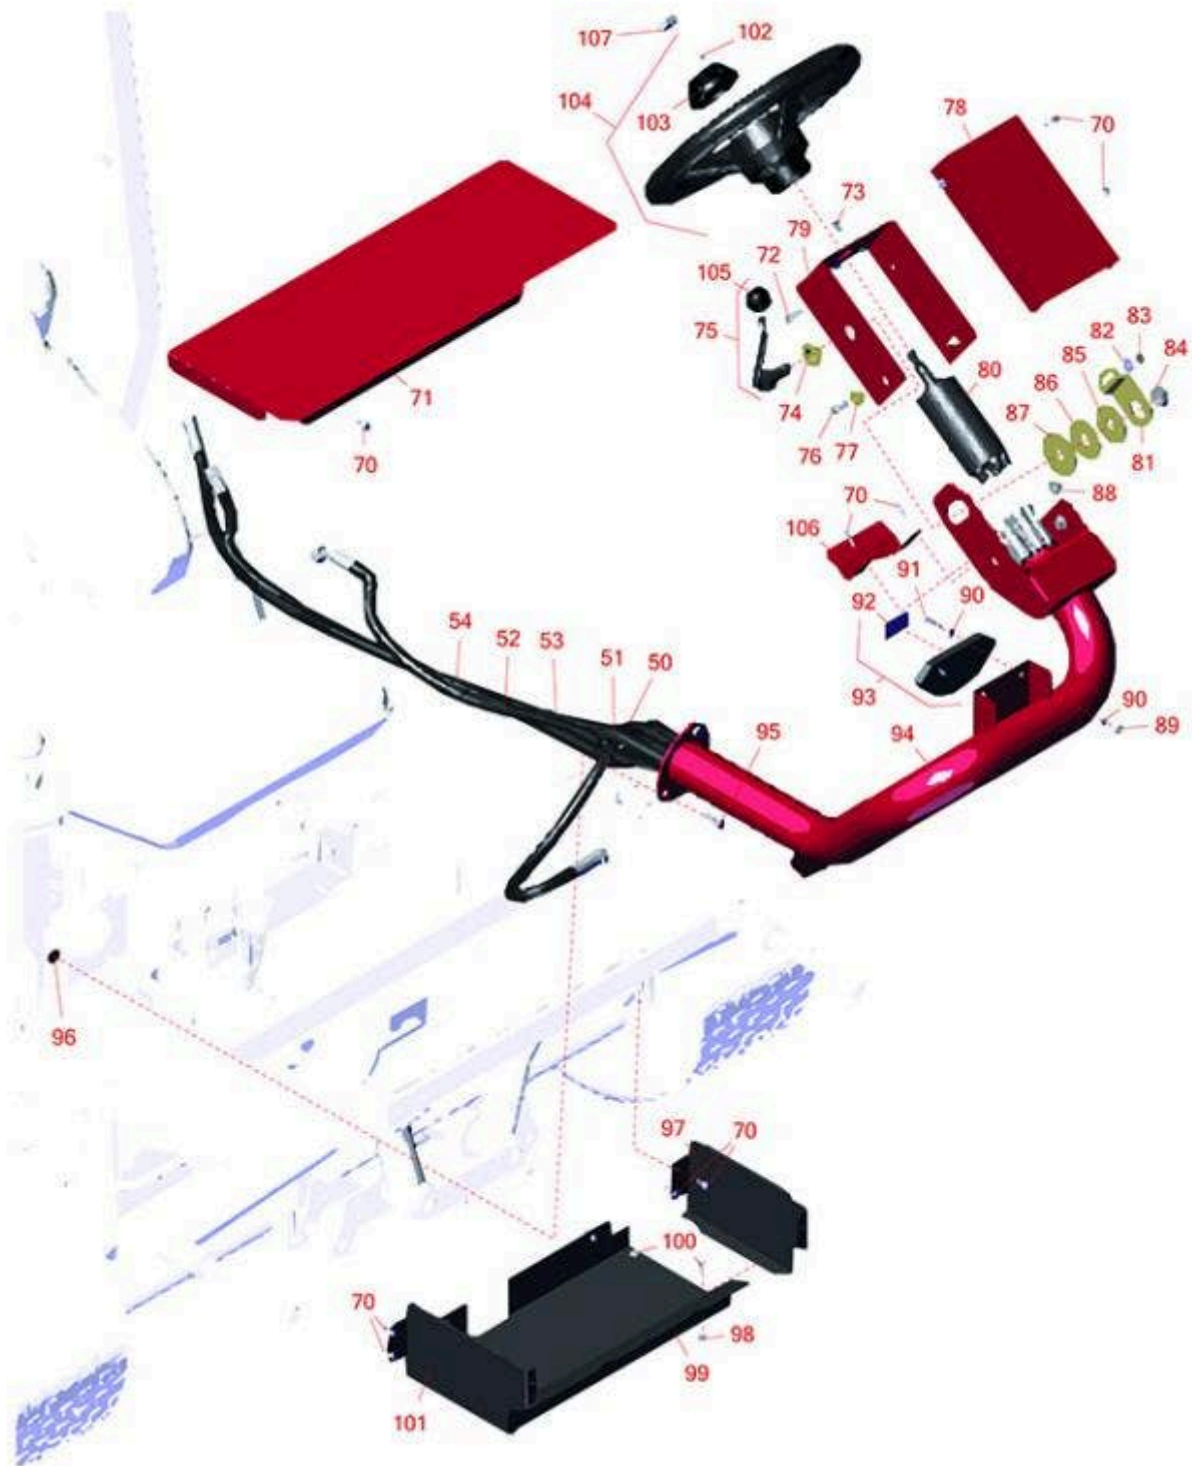

Replaces Toro Reelmaster 3100-D Parts

Traction Unit - Model 03200

Steering Column

All original equipment manufacturers names and part numbers are used for identification purposes only, and we are in no way implying that our products are original equipment parts. Prices subject to change without notice.

Replaces Toro Reelmaster 3100-D Parts

Traction Unit - Model 03200

Steering Column

Item No	R&R Part No.	OEM Part No.	Description	Qty Req	Price Each	Order Quantity
Hoses						
50	R95-8843	95-8843	Hydraulic Hose Assy	1	64.55	
51	R95-8842	95-8842	Hydraulic Hose Assy	1	55.10	
52	R95-8846	95-8846	Hydraulic Hose Assy	1	71.45	
53	R95-8844	95-8844	Hydraulic Hose Assy	1	60.45	
54	R95-8845	95-8845	Hydraulic Hose Assy	1	63.50	
Other Parts Availalbe						
70	R32144-10	32140-81, 32144-10, 32144-3, 34-140-AMVD	Bolt - 1/4-20 x 3/4 Serrated Hx Wshr	12	2.85	
71	R99-3504	99-3504	Toolbox Cover Assy	1	107.60	
72	R322-5	01-178-0508, 20-26-AD, 20-26-AGD, 30-9000, 322-5, 513341, 519755, 908019P, N/A	Bolt - Hex HD 5/16-18 x 1	1	0.40	
73	R33103-012	33103-012	Bolt - Flanged Hx HD	4	3.20	
74	R99-3502	99-3502	Boss	1	8.75	
75	R95-8798-03	95-8798, 95-8798-03	Lever - Steering	1	56.05	