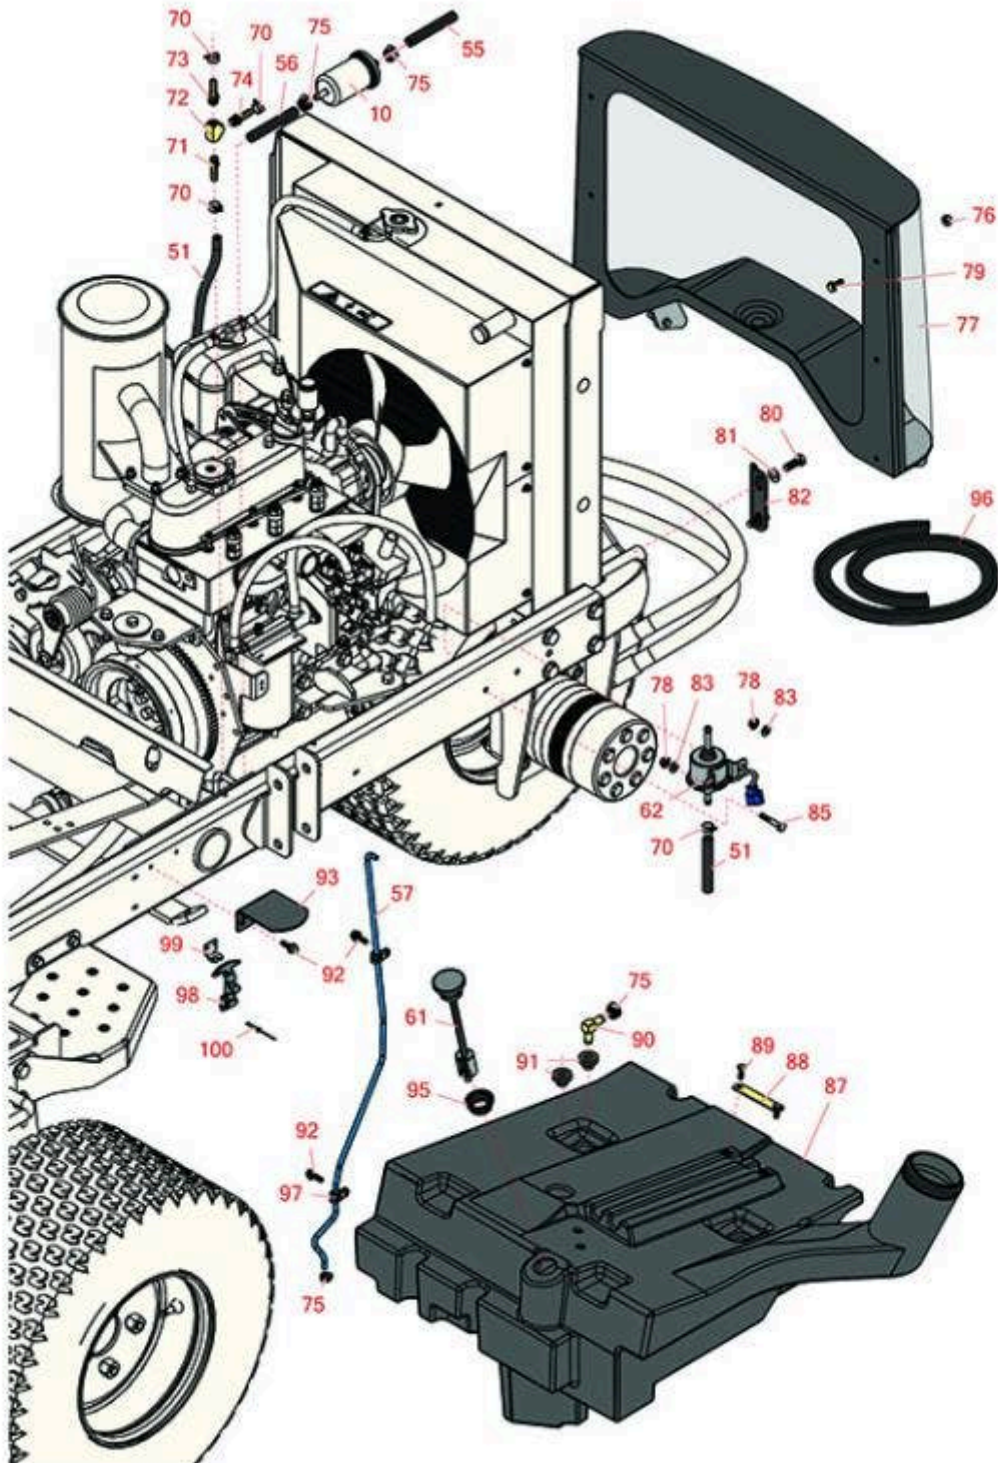

# Replaces Toro Reelmaster 3100-D Parts

*Traction Unit - Model 03200*

*Fuel Tank*

All original equipment manufacturers names and part numbers are used for identification purposes only, and we are in no way implying that our products are original equipment parts. Prices subject to change without notice.

# Replaces Toro Reelmaster 3100-D Parts

*Traction Unit - Model 03200*

*Fuel Tank*

Item No	R&R Part No.	OEM Part No.	Description	Qty Req	Price Each	Order Quantity
75	<b>R2412-108</b>	2412-108, 97406	Clamp - Worm - 1/4 - Stainless	5	<b>2.35</b>	
76	<b>R301504</b>	2296-42, 301504, 32127-24, 32128-33, 32146-17, 3296-16, 3296-42, 3296-42 , 915661P	Locknut - ESNA 1/4-20	6	<b>0.18</b>	
77	<b>R95-8724-03</b>	95-8724, 95-8724-03	Screen - Hood	1	<b>547.95</b>	
78	<b>R32128-33</b>	32128-33	Nut - 1/4-20 Flanged Serr	2	<b>0.70</b>	
79	<b>R3234-4</b>	3234-4	Bolt - Hx Ser Was HD 1/4-20 x 3/4	6	<b>0.67</b>	
80	<b>R323-6</b>	01-150-0010, 01-178-0608, 20-47-AD, 20-47-AGD, 3224-2, 323-6, 49-3510, 908034P, 908332	Bolt - Hex HD 3/8-16 x 1 GR5 YZ	4	<b>0.59</b>	