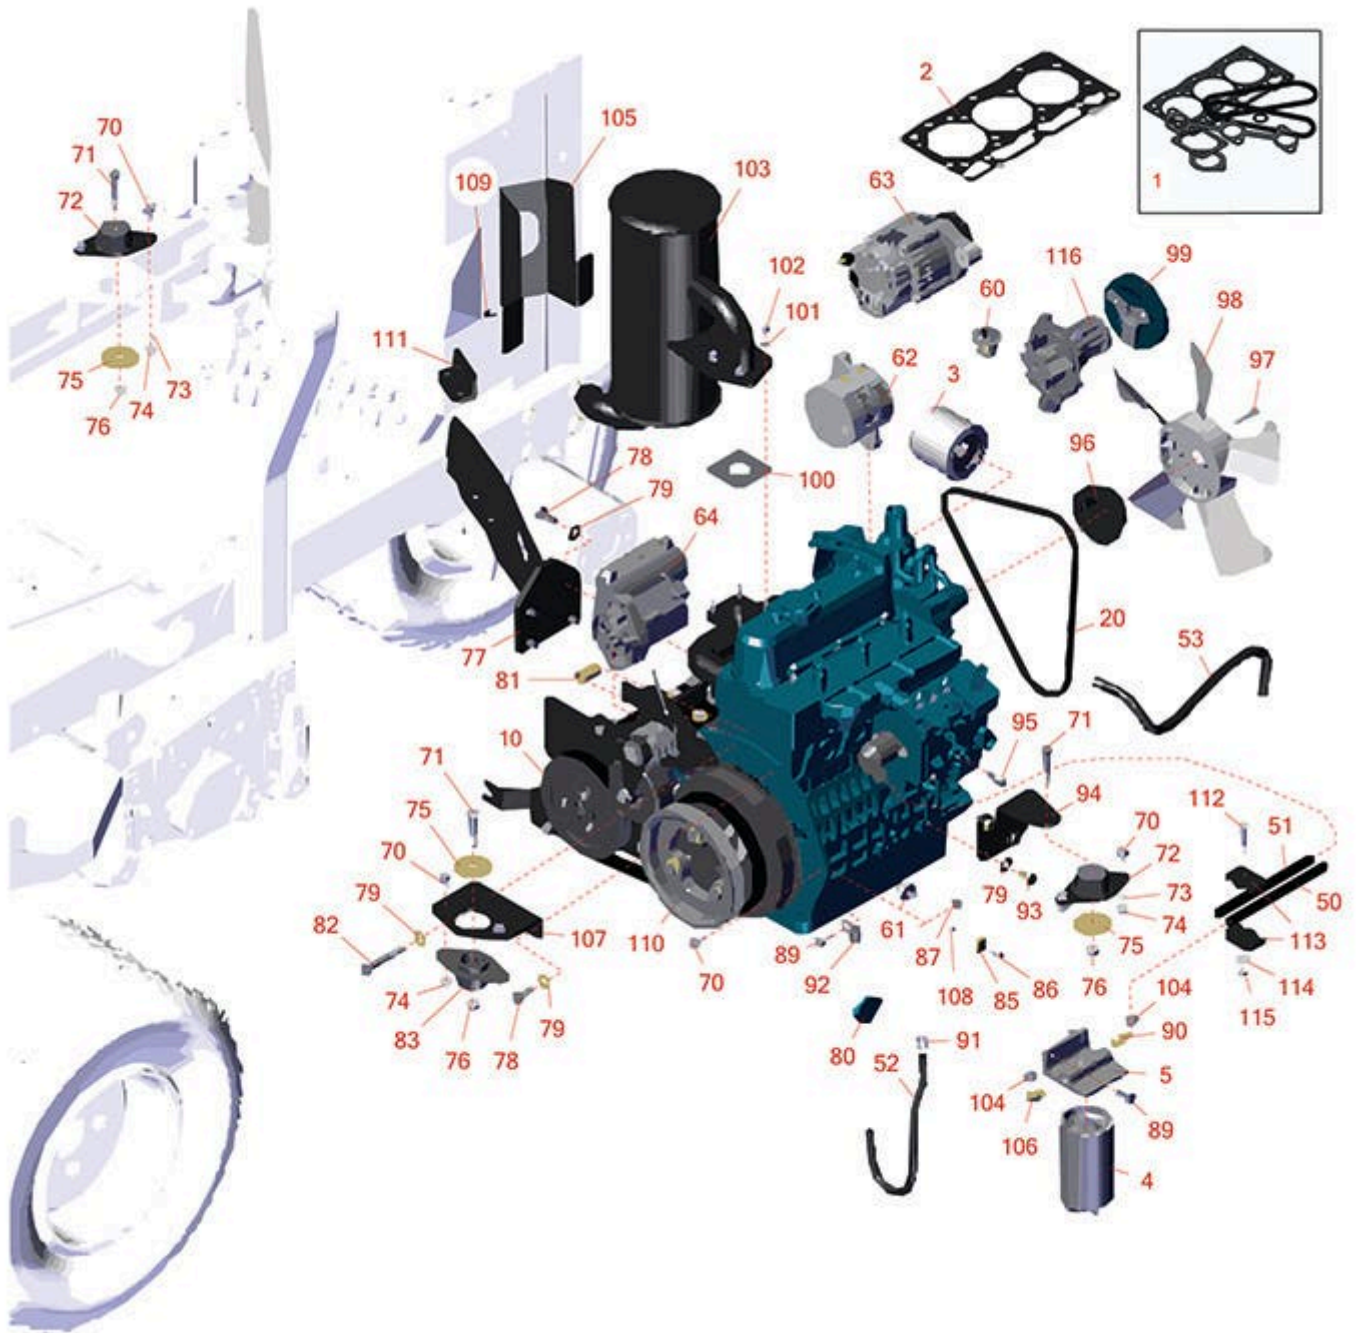

Replaces Toro Reelmaster 3100-D Parts

Traction Unit - Model 03171
Engine

All original equipment manufacturers names and part numbers are used for identification purposes only, and we are in no way implying that our products are original equipment parts. Prices subject to change without notice.

Replaces Toro Reelmaster 3100-D Parts

Traction Unit - Model 03171
Engine

Item No	R&R Part No.	OEM Part No.	Description	Qty Req	Price Each	Order Quantity
Overhaul Kit						
1	R107-7848	107-7848	Upper Gasket Kit	1	128.25	
2	R108-6573	108-6573	Gasket - Cylinder Head	1	124.25	
Filters						
3	RX7000074034	99-8384	Kubota Oil Filter	1	11.85	
3	RRF10625	99-8384	SilverGuard Oil Filter	1	7.40	
3	R42-9030	104-5167, 108-3841, 127-0511, 42-9030, 67-4330, 98-9651	Baldwin Oil Filter - Engine	1	7.60	
3	RRF10606	108-3841, 67-4330, 98-9651	SilverGuard Oil Filter - 2 3/4" Long	1	6.50	
3	RRF10607	104-5167, 108-3841, 42-9030, 99-8384	SilverGuard Oil Filter - 3 3/4" Long	1	6.80	
4	R110-9049	110-9049	Donaldson Fuel Filter - Spin On	1	17.75	
4	RRF10515	105-8045, 108-3854, 110-9049	SilverGuard Fuel Filter	1	14.05	
5	R110-9044	110-9044	Donaldson Water/Fuel Seperator Assy	1	41.50	
Engine						
10	RX1J99500000	104-4899, 107-7830, 112-9906, 138-6905	Kubota Engine D1105 E	0	5714.00	

Replaces Toro Reelmaster 3100-D Parts

Traction Unit - Model 03171
Engine

Item No	R&R Part No.	OEM Part No.	Description	Qty Req	Price Each	Order Quantity
20	RX1624197010	130-1241, 99-3467	V-Belt - Fan - Bestorq	1	15.30	

Other Parts Available

70	R3234-5	3234-5, 62-3310	Bolt - 5/16-18x3/4 Hx Ser Was HD	7	0.74	
----	----------------	--------------------	----------------------------------	---	-------------	--

All original equipment manufacturers names and part numbers are used for identification purposes only, and we are in no way implying that our products are original equipment parts. Prices subject to change without notice.