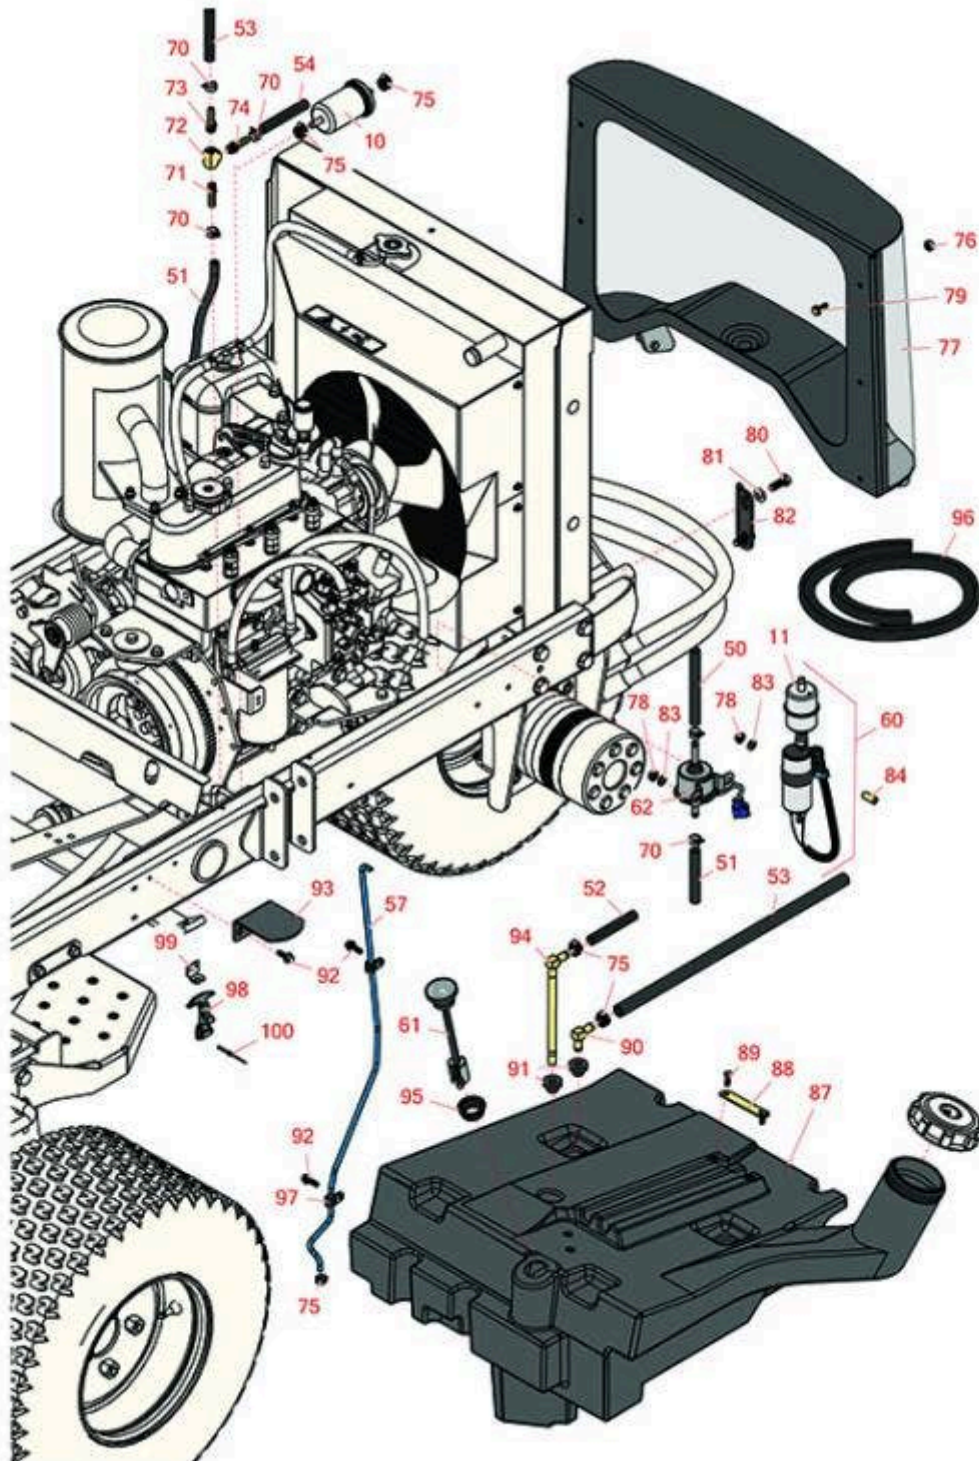

Replaces Toro Reelmaster 3100-D Parts

Traction Unit - Model 03171

Fuel Tank

All original equipment manufacturers names and part numbers are used for identification purposes only, and we are in no way implying that our products are original equipment parts. Prices subject to change without notice.

Replaces Toro Reelmaster 3100-D Parts

Traction Unit - Model 03171

Fuel Tank

Item No	R&R Part No.	OEM Part No.	Description	Qty Req	Price Each	Order Quantity
Filters						
10	RRF10520		SilverGuard Fuel Filter	1	5.35	
10	RX1258143012	108-3828, 98-7612	Kubota Fuel Filter	1	4.75	
11	RRF10534	112-7836, RR ONLY, RRONLY	SilverGuard Fuel Filter - Inline	1	5.95	
11	R112-7836	112-7836, RR ONLY	Baldwin Fuel Filter - in Line	1	6.90	
Hoses						
50	R110-4109	104-0076, 110-4109, 56-2241	Hose-Fuel	1	6.45	
51	R110-5701	110-5701, 99-3185, 99-7191	Hose-Fuel	1	8.95	
52	R110-4100	110-4100, 92-6068	Hose-Fuel	2	14.55	
53	R110-6187	110-6187	Hose-Fuel	1	8.10	
54	R110-8751	110-8751	Hose-Fuel	1	5.30	
57	R95-8615	95-8615	Tube-Breather	1	24.15	
Gauges and Controls						
60	R110-8806	110-8806	Fuel Pump and Filter Assy	1	165.40	
61	R95-8971	95-8971	Guage-Fuel	1	54.10	
62	RXRC60151350	104-5215, 107-0122, 112-8400, 99-3464	Kubota Fuel Pump - Electric	1	146.70	

Replaces Toro Reelmaster 3100-D Parts

Traction Unit - Model 03171

Fuel Tank

Item No	R&R Part No.	OEM Part No.	Description	Qty Req	Price Each	Order Quantity
---------	--------------	--------------	-------------	---------	------------	----------------