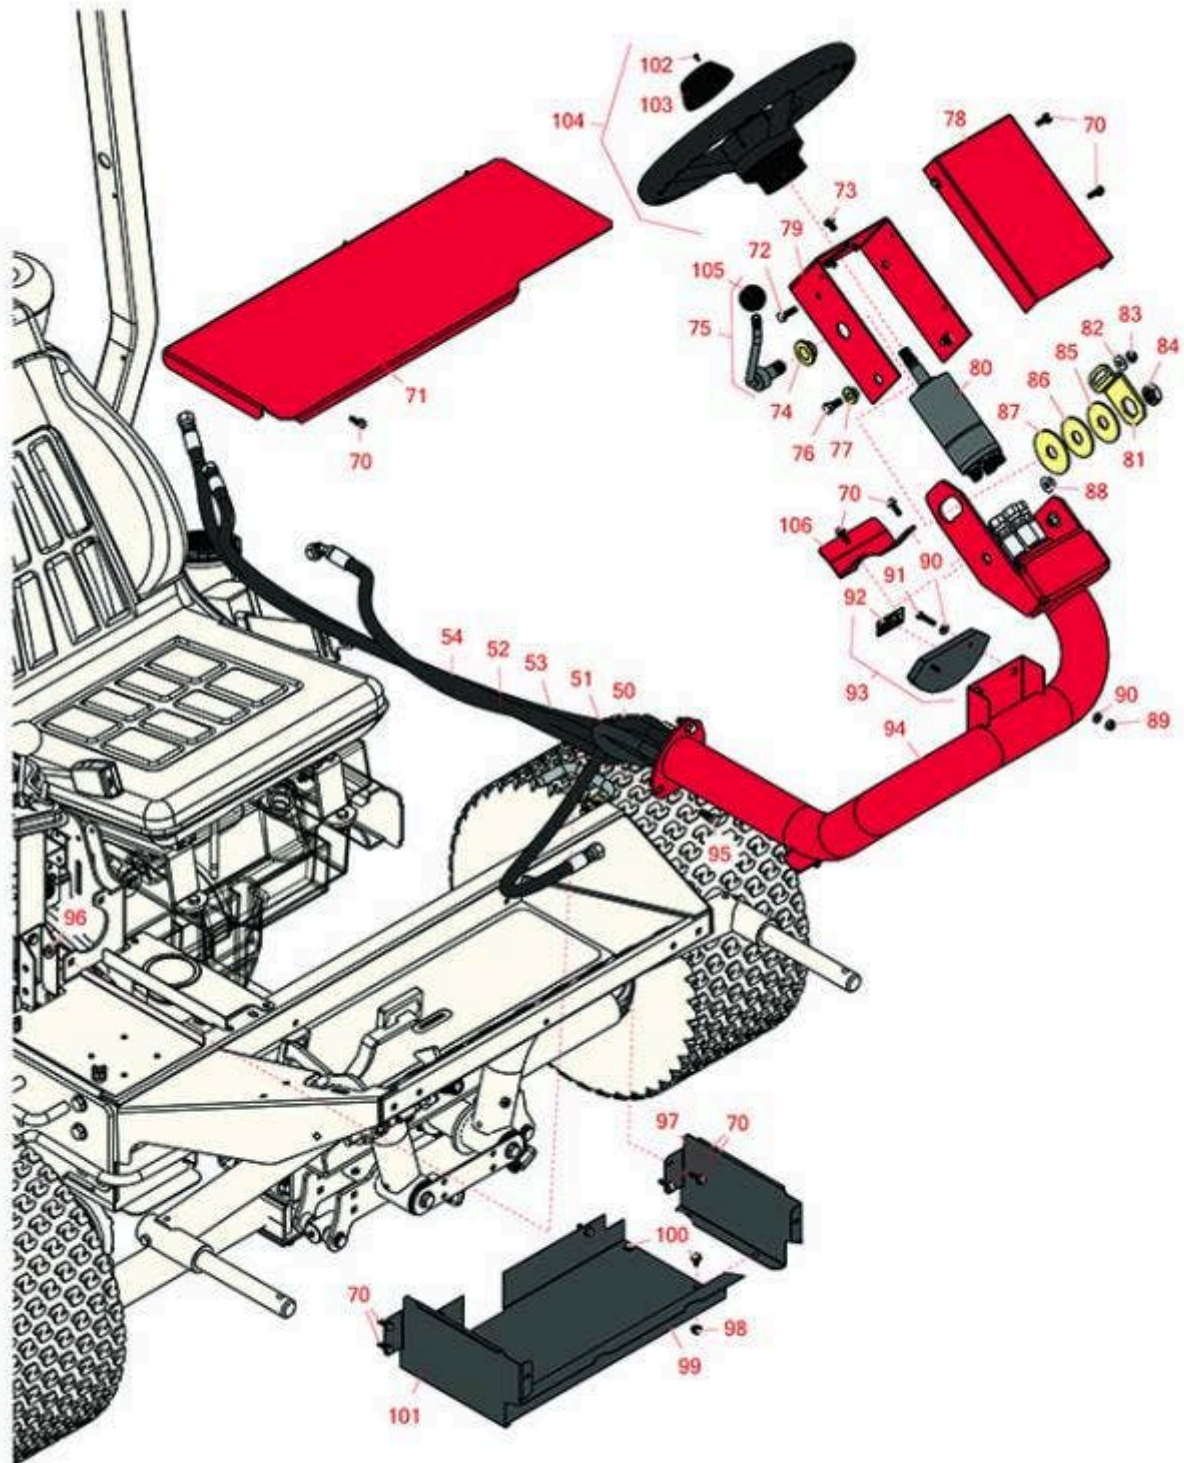

Replaces Toro Reelmaster 3100-D Parts

Traction Unit - Model 03170

Steering Column

All original equipment manufacturers names and part numbers are used for identification purposes only, and we are in no way implying that our products are original equipment parts. Prices subject to change without notice.

Replaces Toro Reelmaster 3100-D Parts

Traction Unit - Model 03170

Steering Column

Item No	R&R Part No.	OEM Part No.	Description	Qty Req	Price Each	Order Quantity
Hoses						
50	R95-8843	95-8843	Hydraulic Hose Assy	1	64.55	
51	R95-8842	95-8842	Hydraulic Hose Assy	1	55.10	
52	R95-8846	95-8846	Hydraulic Hose Assy	1	71.45	
53	R95-8844	95-8844	Hydraulic Hose Assy	1	60.45	
54	R95-8845	95-8845	Hydraulic Hose Assy	1	63.50	
Other Parts Availalbe						
70	R32144-10	32140-81, 32144-10, 32144-3, 34-140-AMVD	Bolt - 1/4-20 x 3/4 Serrated Hx Wshr	12	2.85	
71	R99-3504	99-3504	Toolbox Cover Assy	1	107.60	
72	R322-5	01-178-0508, 20-26-AD, 20-26-AGD, 30-9000, 322-5, 513341, 519755, 908019P, N/A	Bolt - Hex HD 5/16-18 x 1	1	0.40	
73	R33103-012	33103-012	Bolt - Flanged Hx HD	4	3.20	
74	R99-3502	99-3502	Boss	1	8.75	
75	R95-8798-03	95-8798, 95-8798-03	Lever - Steering	1	56.05	