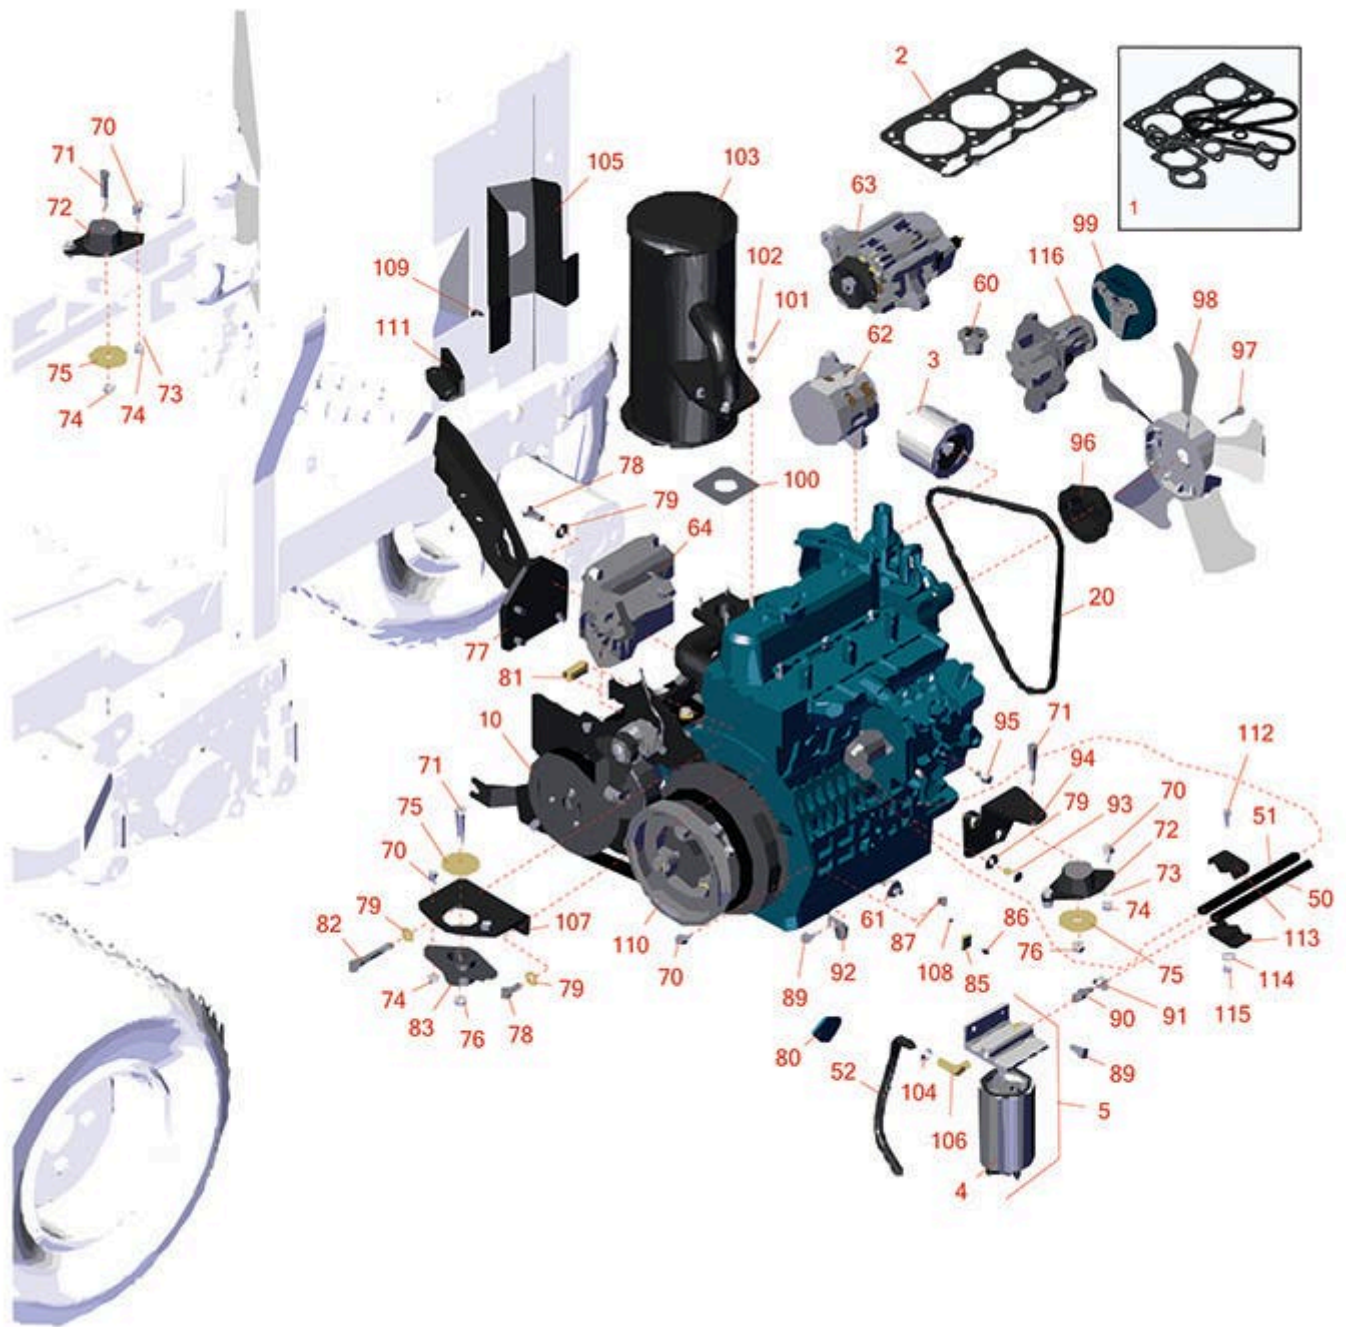

Replaces Toro Reelmaster 3100-D Parts

Traction Unit - Model 03170
Engine

All original equipment manufacturers names and part numbers are used for identification purposes only, and we are in no way implying that our products are original equipment parts. Prices subject to change without notice.

Replaces Toro Reelmaster 3100-D Parts

Traction Unit - Model 03170
Engine

Item No	R&R Part No.	OEM Part No.	Description	Qty Req	Price Each	Order Quantity
Overhaul Kit						
1	R107-7848	107-7848	Upper Gasket Kit	1	128.25	
2	R108-6573	108-6573	Gasket - Cylinder Head	1	124.25	
Filters						
3	RX7000074034	99-8384	Kubota Oil Filter	1	11.85	
3	RRF10625	99-8384	SilverGuard Oil Filter	1	7.40	
3	R42-9030	104-5167, 108-3841, 127-0511, 42-9030, 67-4330, 98-9651	Baldwin Oil Filter - Engine	1	7.60	
3	RRF10606	108-3841, 67-4330, 98-9651	SilverGuard Oil Filter - 2 3/4" Long	1	6.50	
4	R110-9049	110-9049	Donaldson Fuel Filter - Spin On	1	17.75	
4	RRF10515	105-8045, 108-3854, 110-9049	SilverGuard Fuel Filter	1	14.05	
5	R110-9044	110-9044	Donaldson Water/Fuel Separator Assy	1	41.50	
Engine						
10	RX1J99500000	104-4899, 107-7830, 112-9906, 138-6905	Kubota Engine D1105 E	1	5714.00	
Belts						
20	RX1624197010	130-1241, 99-3467	V-Belt - Fan - Bestorq	1	15.30	
Hoses						

Replaces Toro Reelmaster 3100-D Parts

Traction Unit - Model 03170
Engine

Item No	R&R Part No.	OEM Part No.	Description	Qty Req	Price Each	Order Quantity
50	R110-4109	104-0076, 110-4109, 56-2241	Hose-Fuel	1	6.45	
51	R110-4113	110-4113, 63-7627	Hose-Fuel	1	5.45	
52	R121-7852	121-7852	Fuel Hose	1	7.35	
52	R110-5701	110-5701, 99-3185, 99-7191	Hose-Fuel	1	8.95	

Other Parts Available

70	R3234-5	3234-5, 62-3310	Bolt - 5/16-18x3/4 Hx Ser Was HD	7	0.74	
71	R323-11	01-150-1440, 01-178-0618, 20-52-AD, 3224-7, 323-11	Bolt - 3/8-16 x 2 1/4 GR5	3	0.84	
72	R83-1030	108-6879, 121-9076, 83-1030, 83-1031	Mount - Engine	2	28.95	