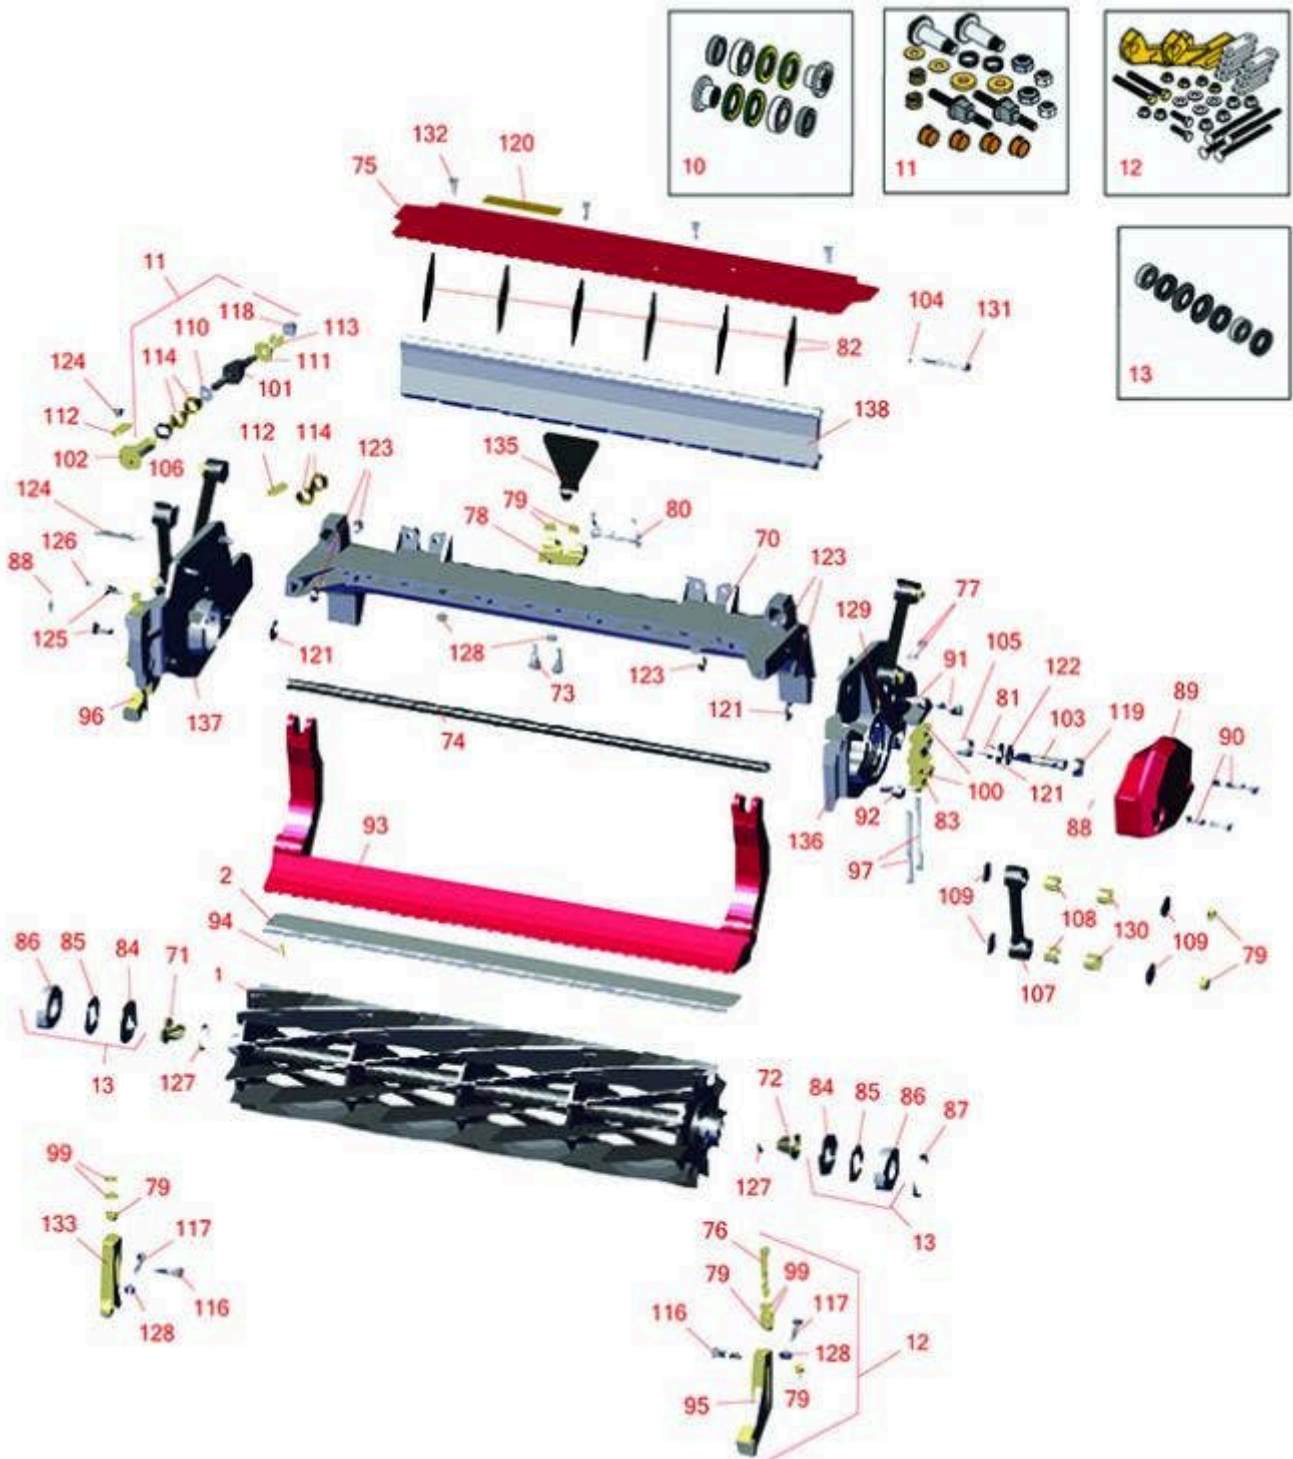

# Replaces Toro Reelmaster 3100-D Parts

27in DPA Cutting Unit - Models 03188, 03189 & 03190  
Reel & Bedknife

All original equipment manufacturers names and part numbers are used for identification purposes only, and we are in no way implying that our products are original equipment parts. Prices subject to change without notice.

# Replaces Toro Reelmaster 3100-D Parts

27in DPA Cutting Unit - Models 03188, 03189 & 03190  
Reel & Bedknife

Item No	R&R Part No.	OEM Part No.	Description	Qty Req	Price Each	Order Quantity
<b>R&amp;R Reels, Lifetime Guaranteed</b>						
1	<b>R133-0182</b>	133-0182	Reel - 5 Blade Razor Series Radial 27x7	1	<b>384.55</b>	
1	<b>R137-8469</b>	137-8469	Reel - 5 Blade Razor Series Radial Low Drag w/Bearings and Seals 27x7	1	<b>427.25</b>	
1	<b>R133-0184</b>	133-0184	Reel - 8 Blade Razor Series Radial 27x7	1	<b>411.75</b>	
1	<b>R137-8470</b>	137-8470	Reel - 8 Blade Razor Series Radial w/Bearings and Seals 27x7	1	<b>458.45</b>	
1	<b>R133-8278</b>	133-8278	Reel - 11 Blade Razor Series Radial 27x7	1	<b>437.05</b>	
1	<b>R137-8471</b>	137-8471	Reel - 11 Blade Razor Series Radial w/Bearings and Seals 27x7	1	<b>475.30</b>	
<b>R&amp;R Bedknives, Lifetime Guaranteed</b>						
2	<b>R114-9388</b>	114-9388	Bedknife - 27 in Unit - Standard	1	<b>50.50</b>	
2	<b>R114-9390</b>	114-9390	Bedknife - 27 in Unit - Heavy Duty	1	<b>50.55</b>	
<b>R&amp;R Razor Tool Steel Bedknives, Lifetime Guaranteed</b>						
2	<b>R112-8910</b>	112-8910	Bedknife - Razor Tool Steel - 27 High Cut	1	<b>108.50</b>	
<b>Overhaul Kits</b>						
10	<b>R114-5430</b>	114-5430	Overhaul Kit - Roller	1	<b>82.40</b>	
<i>Tech Note: Includes 4 ea.: R112-7494 Seals; 2 ea.: R302-5 Grease Zerks, R114-3717 Seals, R112-5290 Bearings &amp; R114-3745 Locknuts:</i>						
11	<b>R120-7230</b>	120-7230	Overhaul Kit - Fits DPA Units	1	<b>180.50</b>	