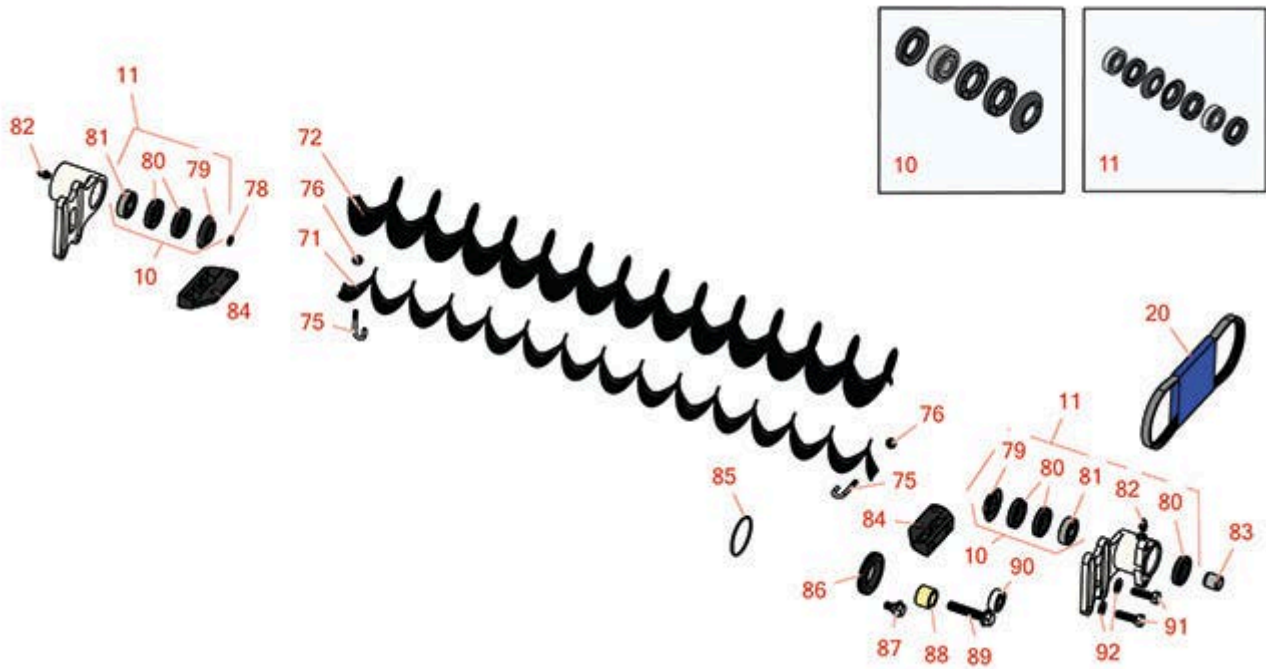

Replaces Toro Reelmaster 3100-D Parts

27in DPA Cutting Unit - Models 03188, 03189 & 03190

Rear Roller Brush - Models 03242 & 03243

All original equipment manufacturers names and part numbers are used for identification purposes only, and we are in no way implying that our products are original equipment parts. Prices subject to change without notice.

Replaces Toro Reelmaster 3100-D Parts

27in DPA Cutting Unit - Models 03188, 03189 & 03190

Rear Roller Brush - Models 03242 & 03243

Item No	R&R Part No.	OEM Part No.	Description	Qty Req	Price Each	Order Quantity
Overhaul Kits						
10	R110-4086	110-4086	Kit - Bearing	0	54.10	
<i>Tech Note: Includes 1 ea: R95-0707 Bearing, R108-4172 Seal; & 3 ea: R106-8530 Seal:</i>						
11	R131-3233	131-3233	Groomer/Rrb Seal Kit	1	75.15	
Belts						
20	R115-0833	115-0833	Belt- Brush 7 in	1	23.30	
20	R150622	115-0828	Belt- Brush, 7-INCH Reels	1	19.95	
Other Parts Available						
71	R115-0813	115-0813	Brush - Roller - 2 in OD x 27 in	1	70.95	
72	R115-0838	115-0838	Brush - Roller - High HOC 3 1/2 in OD x 27 in	1	78.80	
75	R105-9632	105-9632	Bolt - J	2	7.50	
76	R3296-2	32127-10, 3296-2, 9157404	Nut - #10 Lock	2	0.94	
78	R237-22	107-8844, 237-22, 237-78	O-Ring	1	0.62	
79	R108-4172	108-4172	Seal - Excluder	0	5.15	
80	R106-8530	106-8530	Seal - Oil	5	9.05	
81	R95-0707	95-0707	Bearing - Self Aligning	0	24.85	