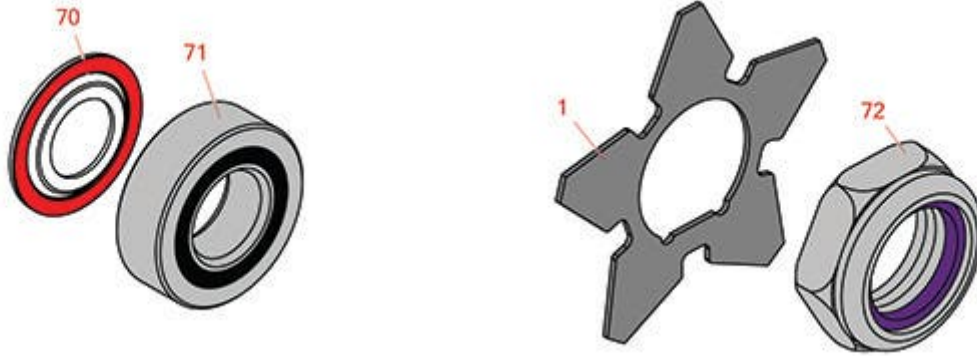

## Replaces Toro Reelmaster 3100-D Parts

27in DPA Cutting Unit - Models 03188, 03189 & 03190  
Groomer

All original equipment manufacturers names and part numbers are used for identification purposes only, and we are in no way implying that our products are original equipment parts. Prices subject to change without notice.

# Replaces Toro Reelmaster 3100-D Parts

27in DPA Cutting Unit - Models 03188, 03189 & 03190  
Groomer

Item No	R&R Part No.	OEM Part No.	Description	Qty Req	Price Each	Order Quantity
<b>Blades</b>						
1	<b>R130-4105</b>	130-4105	Blade- Groomer	47	<b>3.55</b>	
<b>Other Parts Available</b>						
70	<b>R115-6923</b>	115-6923	Shield - Bearing - Flocked	2	<b>10.60</b>	
71	<b>R115-6869</b>	115-6869	Bearing - Ball -Stainless	2	<b>32.55</b>	
72	<b>R32127-46</b>	32127-46, 3296-60	Locknut	2	<b>2.85</b>	