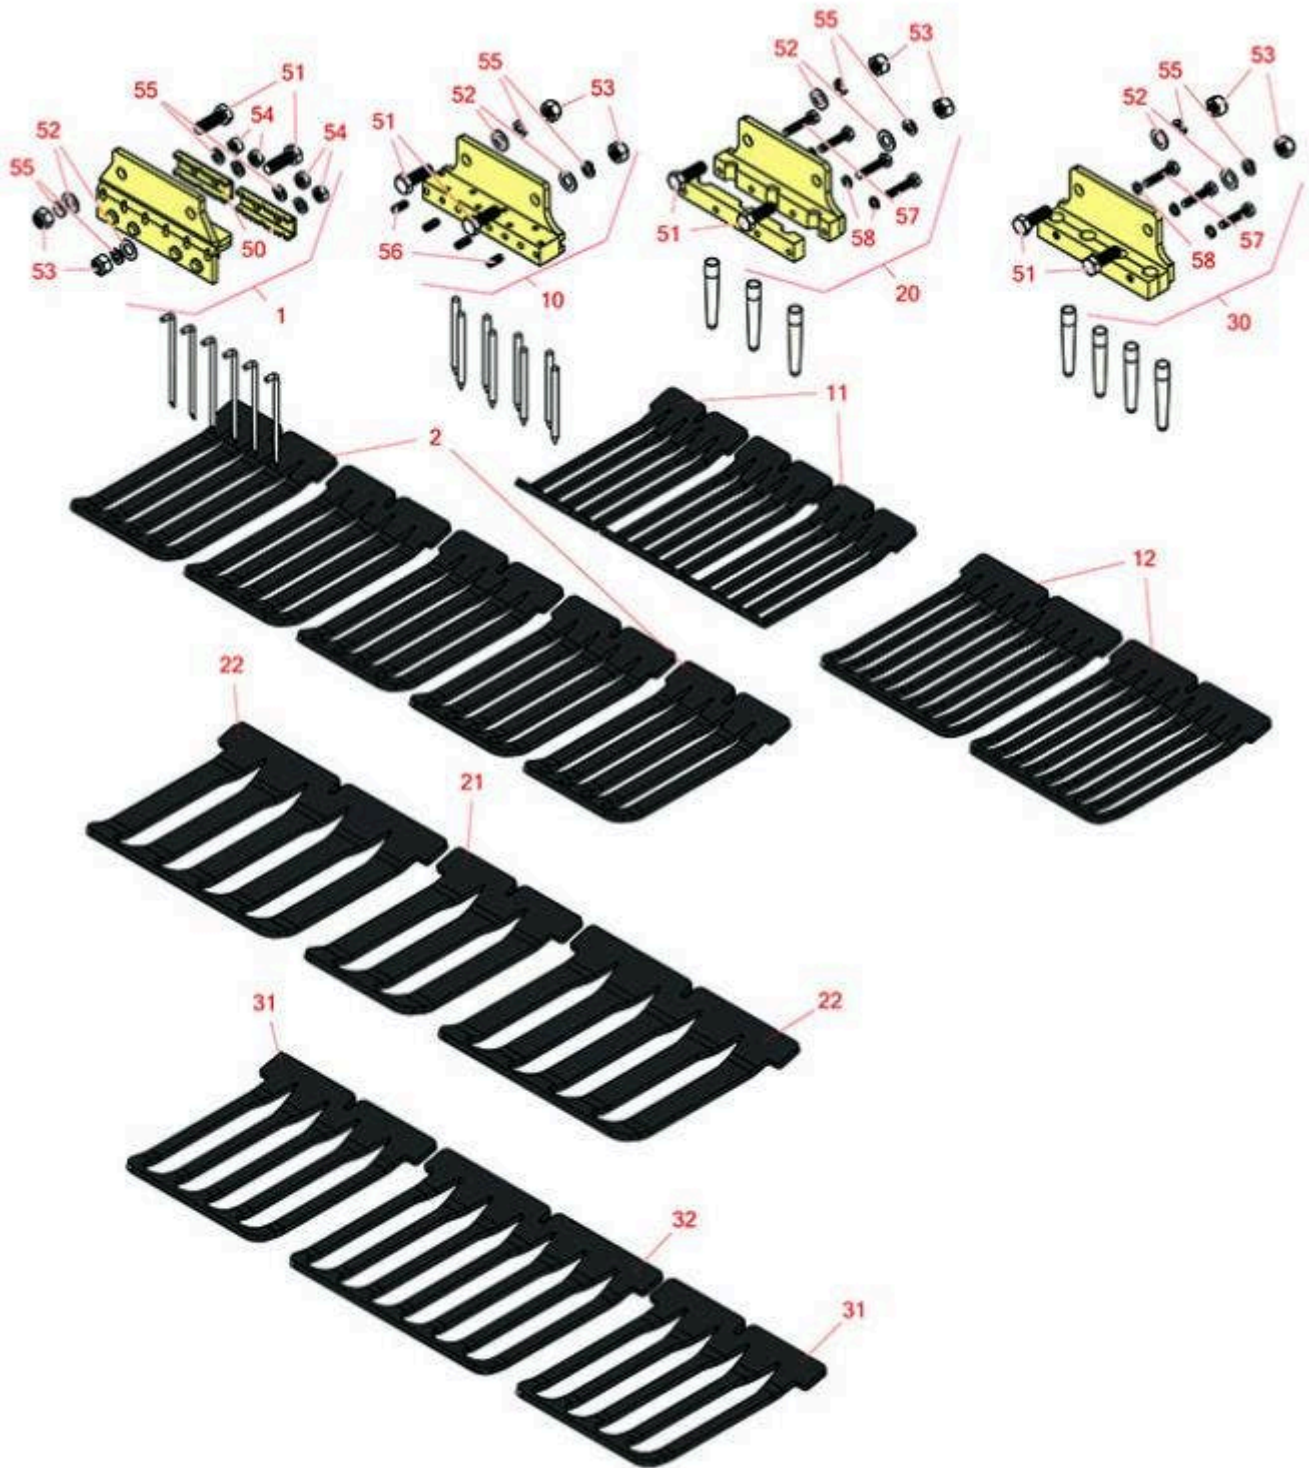

Replaces Toro ProCore 880 Parts

Aerating Unit
Tine Holders

All original equipment manufacturers names and part numbers are used for identification purposes only, and we are in no way implying that our products are original equipment parts. Prices subject to change without notice.

Replaces Toro ProCore 880 Parts

Aerating Unit

Tine Holders

Item No	R&R Part No.	OEM Part No.	Description	Qty Req	Price Each	Order Quantity
6 Needle Tine Holders						
1	R09720	09720, 104-0976	Needle Tine Holder - 6 Tine 5mm Mt	6	205.60	
2	R100-5418	100-5418	Turf Guard - 6 Tine 5 Finger	5	41.40	
8 Mini Tine Holders						
10	R100-3693	100-3693	Tine Holder - Mini 8 Tine 3/8 Mt	6	185.15	
11	R100-5421	100-5421	Turf Guard - 8 Tine 5 Finger	3	54.15	
12	R100-5420	100-5420	Turf Guard - 8 Tine 9 Finger	2	53.20	
3 Tine Holders						
20	R100-3695	100-3695	Tine Holder - 3 Tine 3/4 Mt	6	192.75	
20	R100-7618	100-7618	Tine Holder Assy - 3 Tine 7/8 Mt	6	175.25	
21	R100-5415	100-5415	Turf Guard - 3 Tine 3 Finger	1	51.35	
22	R100-5414	100-5414	Turf Guard - 3 Tine 5 Finger	2	55.80	
4 Tine Holders						
30	R100-3696	100-3696	Tine Holder Assy - 4 Tine 3/4 Mt	6	176.40	
30	R100-7617	100-7617	Tine Holder Assy - 4 Tine 7/8 Mt	1	163.80	
31	R100-5416	100-5416	Turf Guard - 4 Tine 5 Finger	2	57.10	
32	R100-5417	100-5417	Turf Guard - 4 Tine 7 Finger	1	61.30	
Other Parts Available						
50	R104-0972	104-0972	Clamp - 6 Tine 5mm Mt 2 Req	2	18.65	
51	R33118-045	33118-045	Bolt - Hex HD M16-2.0 x 45	2	1.85	
52	R33098-00	33098-00	Flatwasher - 16mm	2	1.60	
53	R33028-00	33028-00	Locknut - 16mm x 2.0 ESNA	2	2.15	