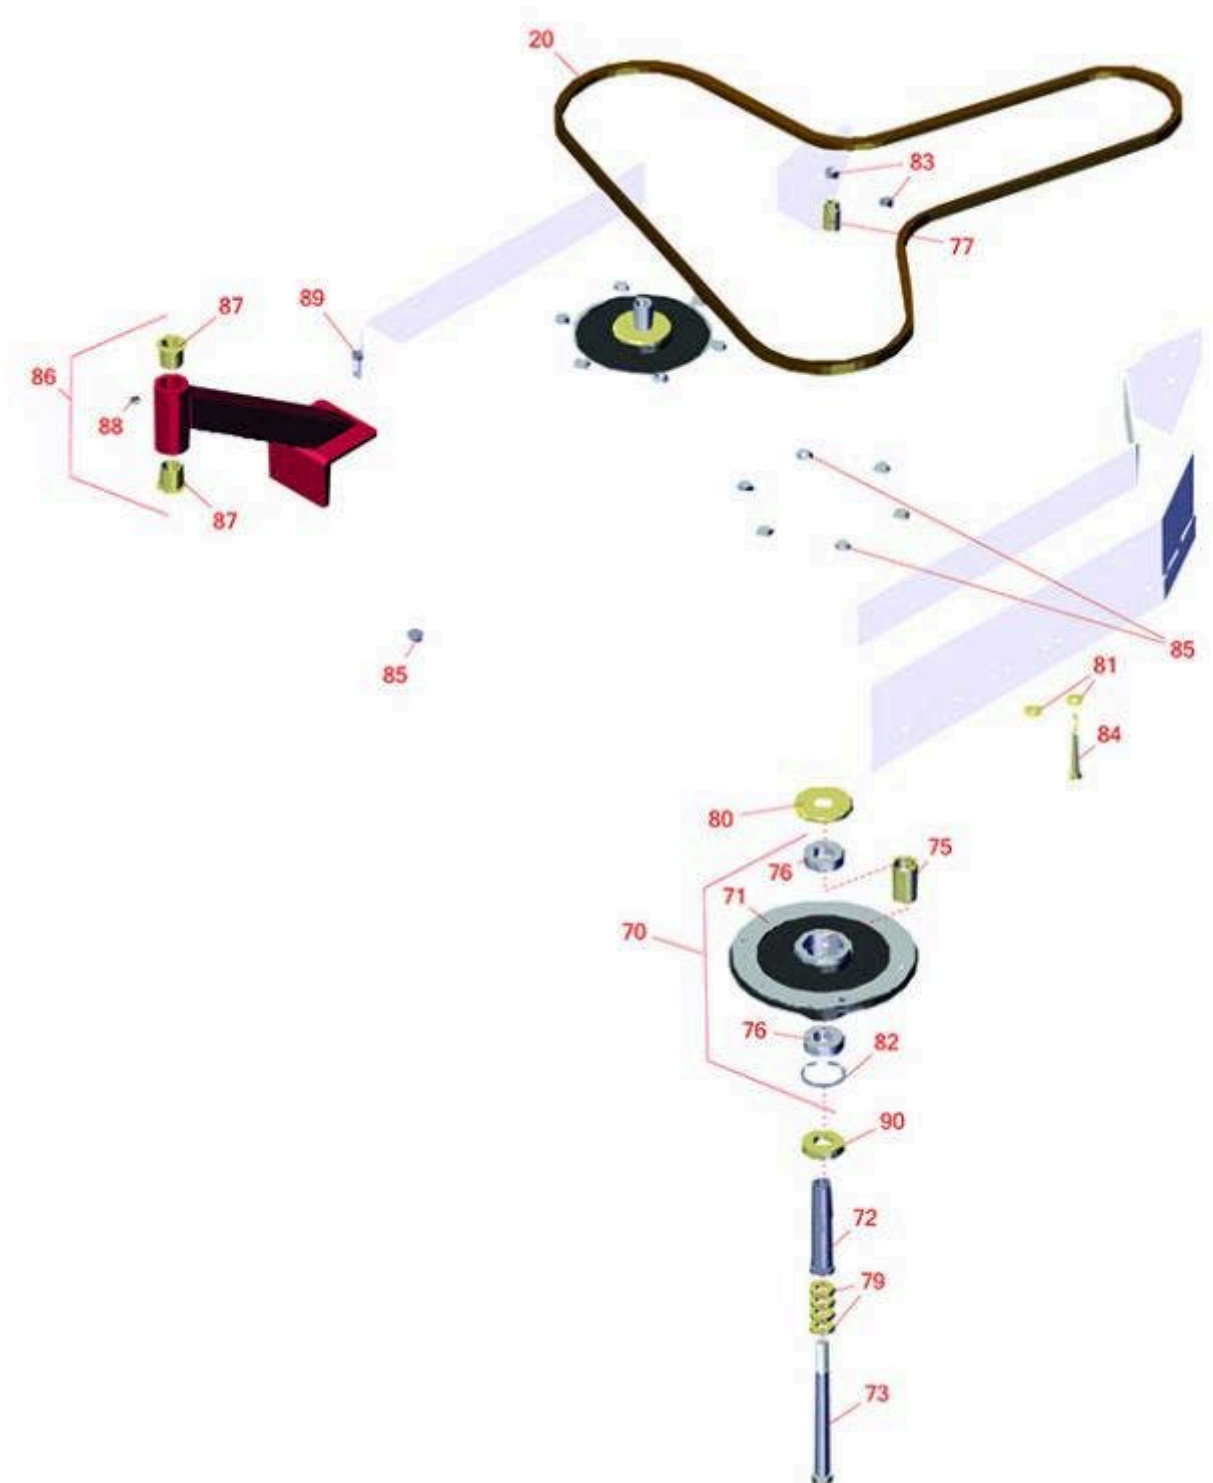

Replaces Toro Mid-Size Walk Behind Mowers Parts

32in Cutting Units
Rotary Parts

All original equipment manufacturers names and part numbers are used for identification purposes only, and we are in no way implying that our products are original equipment parts. Prices subject to change without notice.

Replaces Toro Mid-Size Walk Behind Mowers Parts

32in Cutting Units
Rotary Parts

Item No	R&R Part No.	OEM Part No.	Description	Qty Req	Price Each	Order Quantity
20	R110-9594	110-9594	Belt - V	1	63.25	
70	R108-6697	108-6697	Spindle Housing Assy	2	156.85	
71	R108-6694	108-6694	Housing - Spindle	2	126.45	
72	R1-323529	1-323529	Tube - Spindle - Short	2	66.40	
73	R1-800861	1-800861	Bolt - 5/8-18x8 Hex Hx GR5	2	12.45	
75	R110-2116	110-2116	Spacer-Bearing	2	10.40	
76	R119-7857	110-2118, 119-7857	Bearing Ball	4	9.95	
77	R1-413113	1-413113	Bushing - Idler	1	8.60	
79	R1-323539	1-323539, 103-2535	Spacer	8	3.20	
80	R103-1330	103-1330	Guard - Bearing - Top	2	3.10	
81	R98-5975	98-5975	Washer - Belleville	2	2.40	
82	RC-10025	32120-8	Ring - Retaining	2	2.15	
83	R3296-39	32127-25, 32128-36, 3290-357, 3296-17, 3296-22, 3296-39, 915663P, 99-7443	Locknut - 3/8-16 Nylon	2	1.40	
84	R323-15	01-150-1460, 01-178-0628, 323-15	Bolt - Hex HD 3/8-16 x 3-1/2 GR5	1	1.35	
85	R32128-43	30-8990, 32128-43, 3290-357	Nut - Flanged Whiz - 3/8-16	20	0.62	

Replaces Toro Mid-Size Walk Behind Mowers Parts

32in Cutting Units
Rotary Parts

Item No	R&R Part No.	OEM Part No.	Description	Qty Req	Price Each	Order Quantity
86	R110-2130	110-2130	Support Assy	2	124.85	
87	R1-303514	1-303514	Bearing - Flanged	4	13.15	
88	R471219	30-8360, 302-2, 302-24, 302-31, 302-52, 471219	Zerk - Grease	2	0.41	
89	R400264	01-150-0180, 01-178-0610, 20-48-AD, 20-48-AGD, 32-9160, 3224-3, 323-29, 323-7, 400264, 908035P	Bolt - Hex HD 3/8-16 x 1-1/4	8	0.40	
90	R103-2535	103-2535	Spacer-Guard, Bottom	3	10.65	