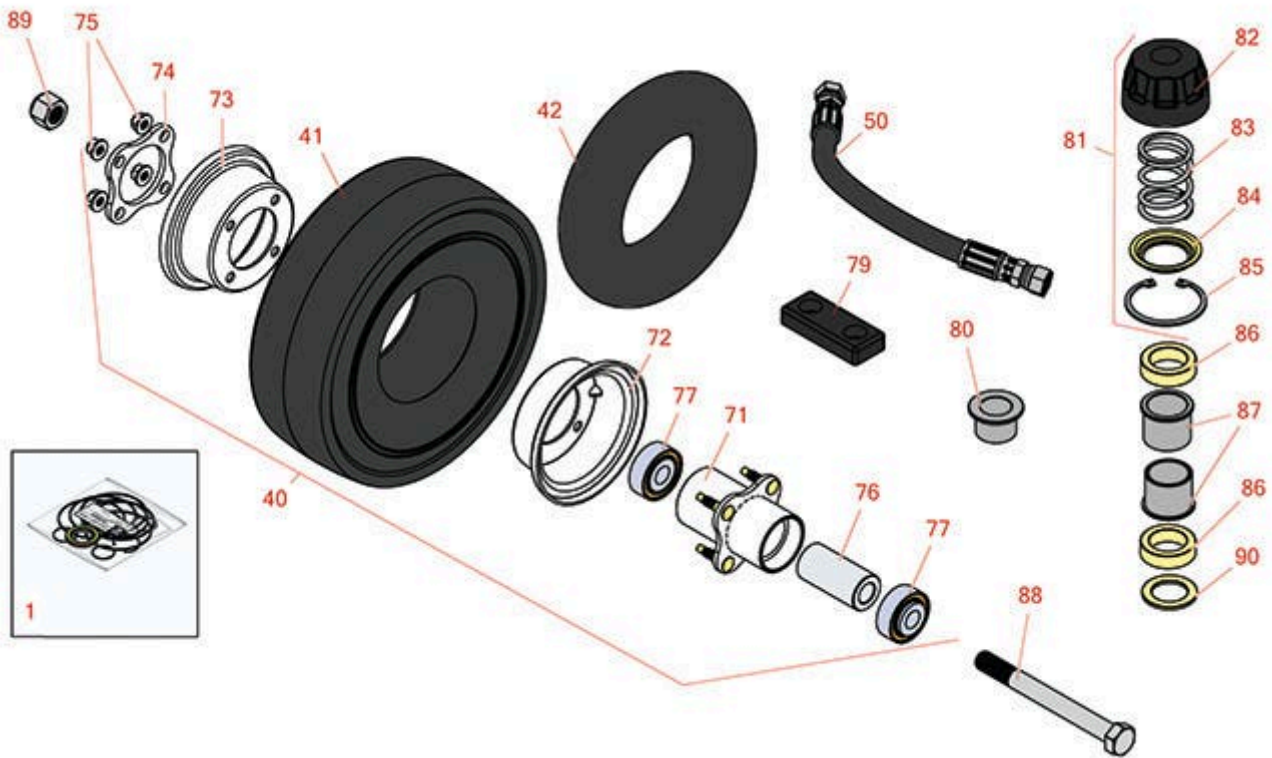

Replaces Toro Groundsmaster 4100-D

Parts

Accessories

Rotary Broom - Model 30426

All original equipment manufacturers names and part numbers are used for identification purposes only, and we are in no way implying that our products are original equipment parts. Prices subject to change without notice.

Replaces Toro Groundsmaster 4100-D Parts

Accessories

Rotary Broom - Model 30426

Item No	R&R Part No.	OEM Part No.	Description	Qty Req	Price Each	Order Quantity
---------	--------------	--------------	-------------	---------	------------	----------------

40	R93-9938	86-0020, 93-9938	Wheel Assy - Castor - Pneu 8x3.50-4	2	94.50	
40	R137-5529	137-5529, 93-5974, 93-9574, `137-5529	Wheel Assy - Foam Filled 8x3.5-4SM	0	145.60	
41	R93-9939	93-9939, 98-2877	Tire - 8x3.50-4 (4 Ply) Sm Pneu	1	19.15	
42	R68-8950	68-8950	Tube - Castor Wheel 9x3.50-4 TR87	1	5.45	

Hoses

50	R98-2150	98-2150	Hydraulic Hose Assy - Valve to Pump	2	35.65	
----	-----------------	---------	-------------------------------------	---	--------------	--

Other Parts Available

71	R93-5980	93-4238, 93-5980	Hub Assy - w/o Bearings/Spacer	2	45.25	
72	R93-4239	93-4239	Rim - Wheel Half w/Valve Hole	2	14.95	
73	R95-2741	137-5552, 95-2741	Rim - Wheel Half w/o Valve Hole	2	14.25	
74	R93-4242	93-4242	Plate - Caster Wheel	2	4.65	
75	R32128-16	32128-16	Locknut - 5/16-24 Flanged Top	8	0.90	
76	R93-4241	93-4241	Spacer - Caster Wheel	2	10.70	
77	R93-4237	93-4237	Bearing	4	12.30	