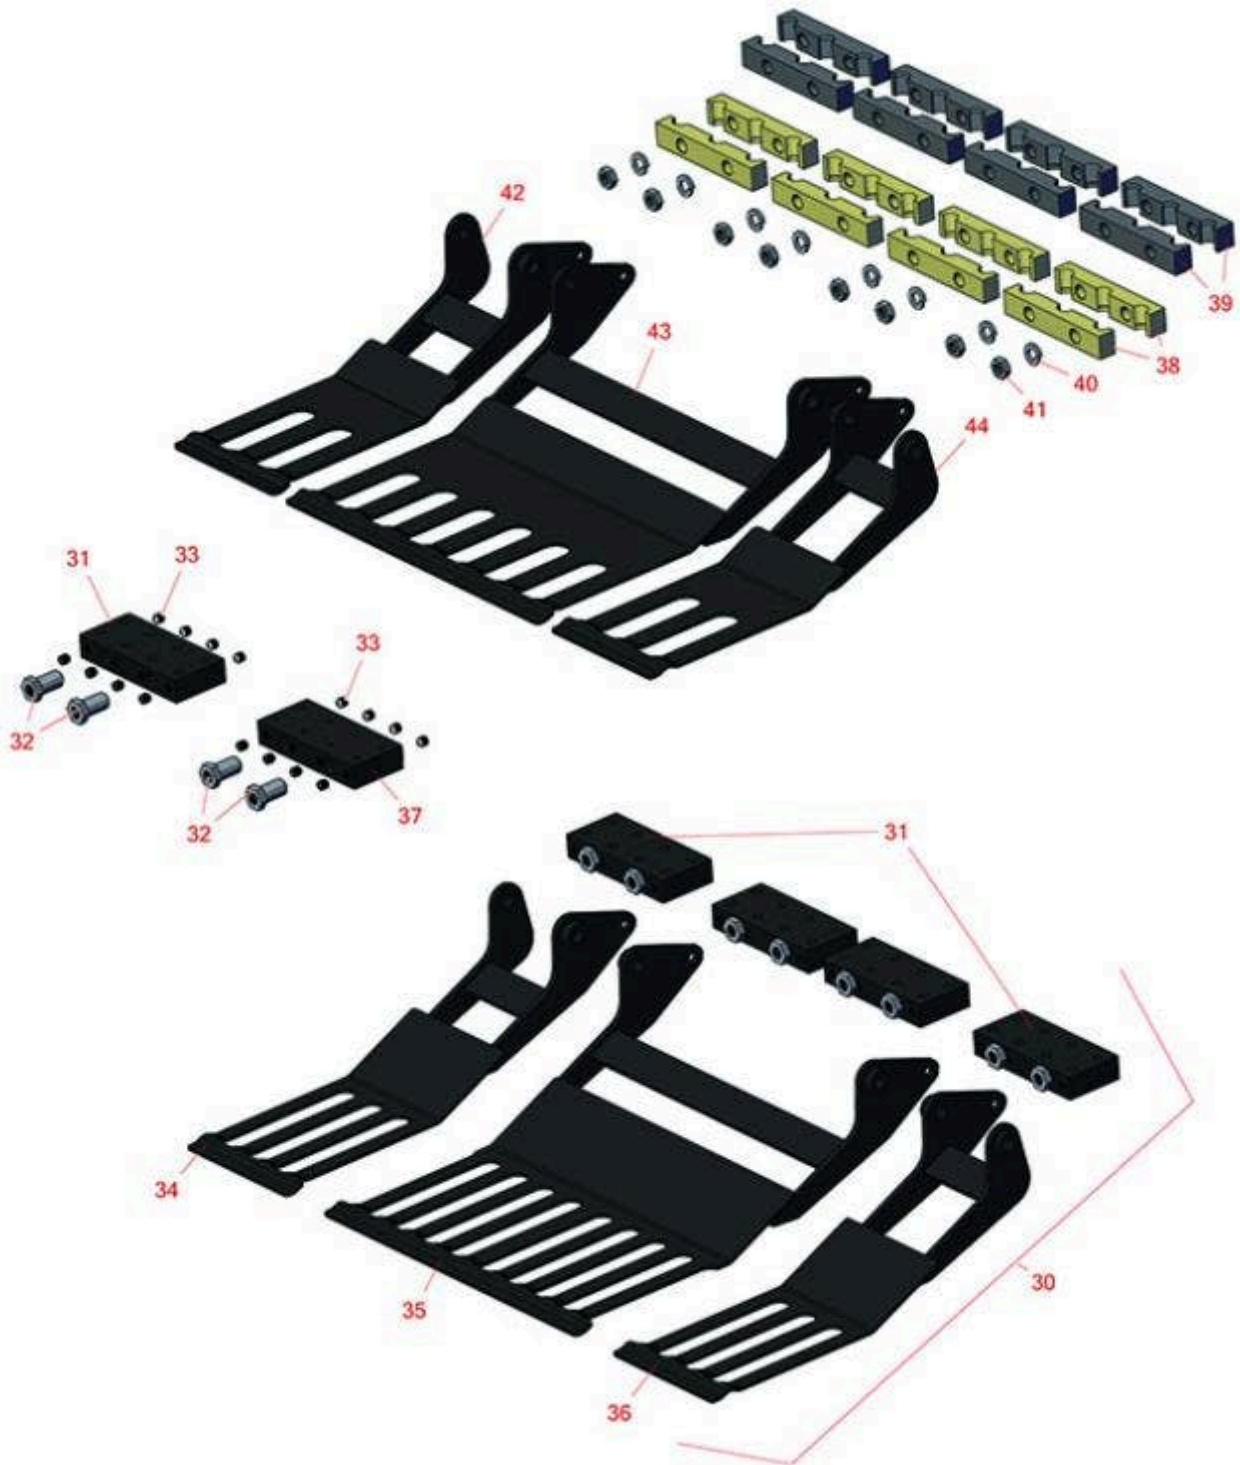

Replaces Toro Greens Aerator Parts

Aerating Unit
Tine Holders

All original equipment manufacturers names and part numbers are used for identification purposes only, and we are in no way implying that our products are original equipment parts. Prices subject to change without notice.

Replaces Toro Greens Aerator Parts

Aerating Unit
Tine Holders

| Item No | R&R Part No. | OEM Part No. | Description | Qty Req | Price Each | Order Quantity |
|---------|--------------|--------------|-------------|---------|------------|----------------|
|---------|--------------|--------------|-------------|---------|------------|----------------|

Tech Note: Includes: 1ea: R150353, R150354, R150355 Turf Hold-downs; 4ea R150351 Tine Holders & 8ea R150352 Nuts.:

| | | | | | | |
|----|----------------|--|-----------------|---|--------------|--|
| 31 | R150351 | | Holder - 8 Tine | 4 | 98.20 | |
|----|----------------|--|-----------------|---|--------------|--|