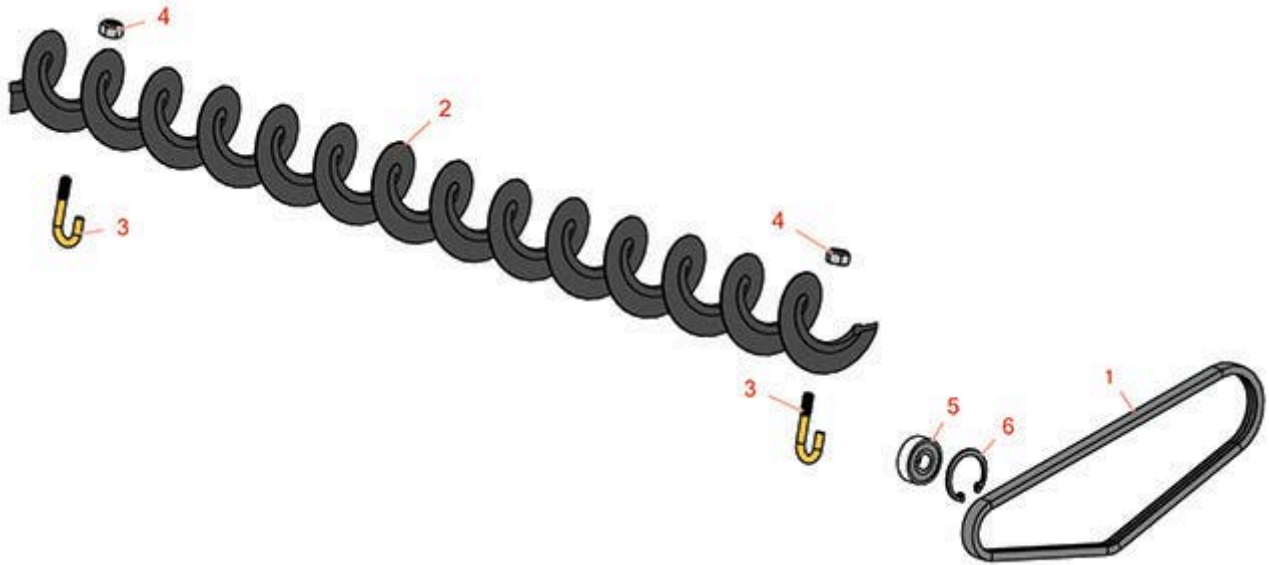

# Replaces Toro Greensmaster eFlex 2120

## Parts

DPA Cutting Unit - Models 04290 & 04292

Rear Roller Brush

All original equipment manufacturers names and part numbers are used for identification purposes only, and we are in no way implying that our products are original equipment parts. Prices subject to change without notice.

# Replaces Toro Greensmaster eFlex 2120 Parts

*DPA Cutting Unit - Models 04290 & 04292  
Rear Roller Brush*

Item No	R&R Part No.	OEM Part No.	Description	Qty Req	Price Each	Order Quantity
1	<b>R105-5720</b>	105-5720	Belt - Poly V	1	<b>8.20</b>	
2	<b>R105-6792</b>	104-1829, 105-6792	Brush - Rear Roller	1	<b>50.20</b>	
3	<b>R104-1830</b>	104-1830	Bolt - J	2	<b>4.60</b>	
4	<b>R3296-2</b>	32127-10, 3296-2, 9157404	Nut - #10 Lock	2	<b>0.94</b>	
5	<b>R251-259</b>	251-259, 251-307	Bearing - Ball	1	<b>11.25</b>	
6	<b>R104-4727</b>	104-4727	Ring - Retaining	1	<b>0.81</b>	