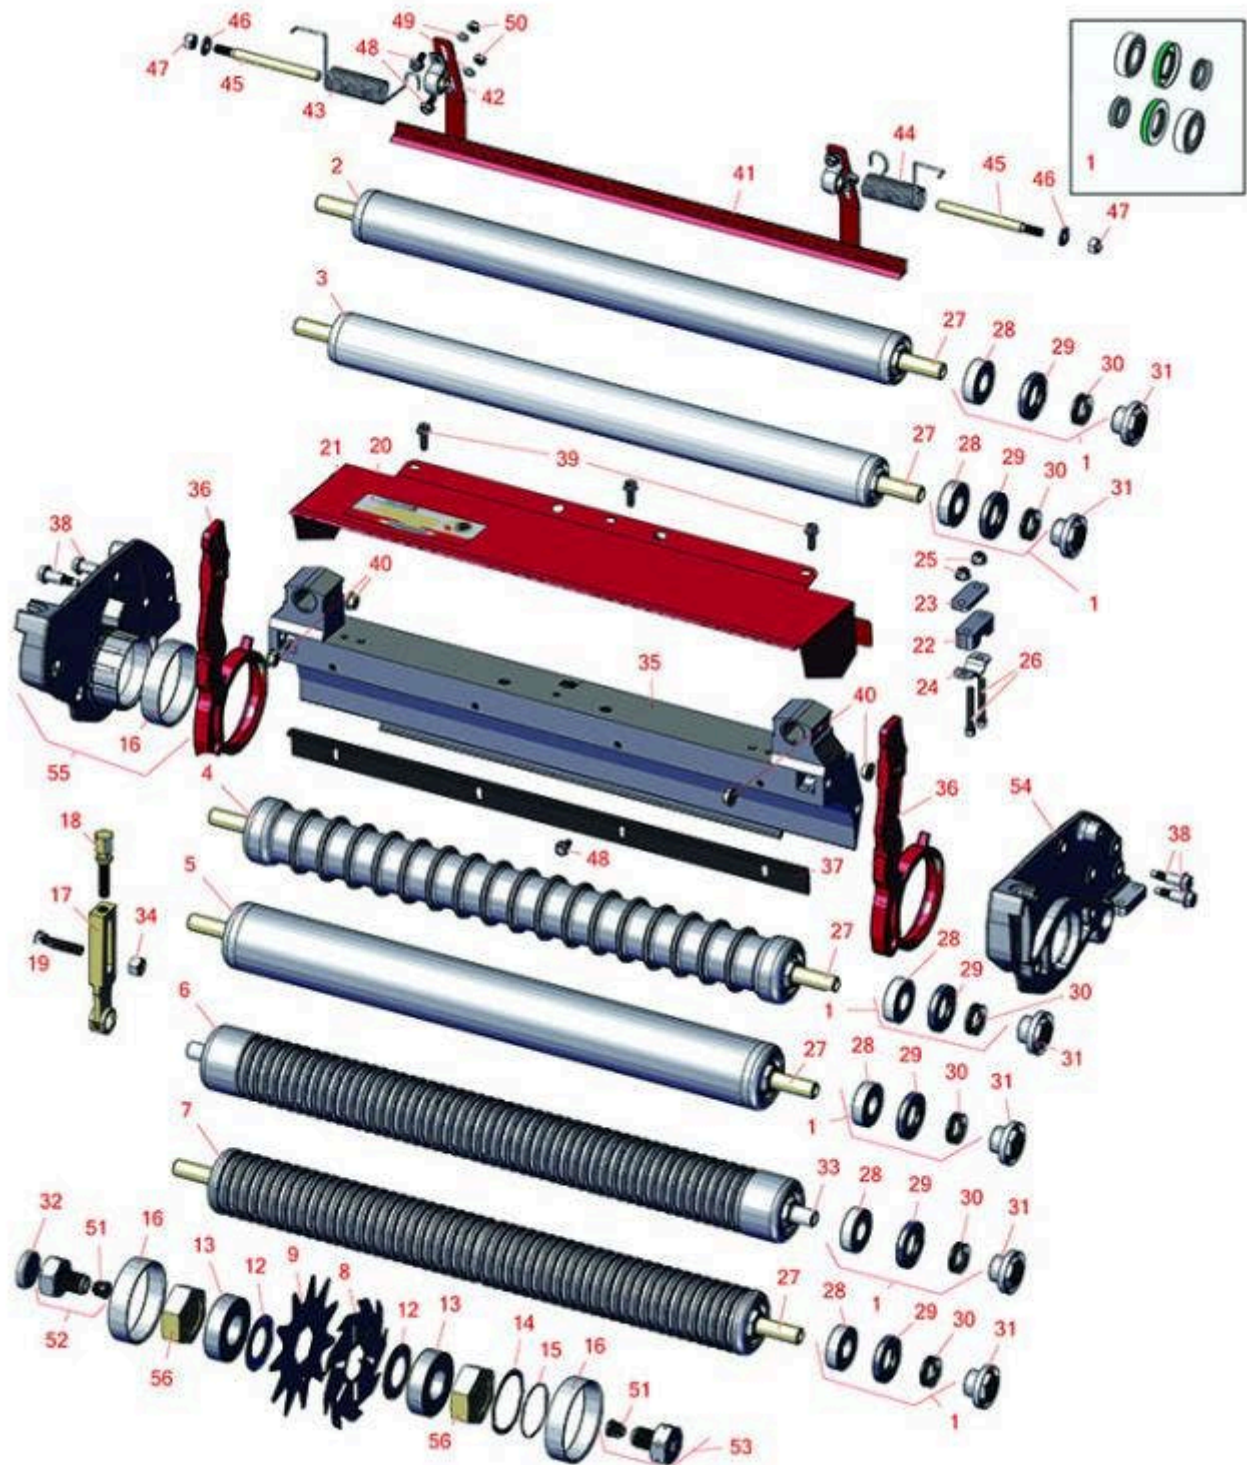

Replaces Toro Greensmaster TriFlex

3400 Parts

Dethatching Unit - Model 04720

Dethatching Reel & Frame

All original equipment manufacturers names and part numbers are used for identification purposes only, and we are in no way implying that our products are original equipment parts. Prices subject to change without notice.

Replaces Toro Greensmaster TriFlex

3400 Parts

Dethatching Unit - Model 04720

Dethatching Reel & Frame

Item No	R&R Part No.	OEM Part No.	Description	Qty Req	Price Each	Order Quantity
---------	--------------	--------------	-------------	---------	------------	----------------

3	R115-7356	115-7356	Roller - Smooth Tubular Aluminum - 2 in Dia	1	220.30	
---	------------------	----------	---	---	---------------	--

Tech Note: Constructed with a through shaft, this light weight aluminum roller uses a through shaft and ball bearings.:

5	R115-7388	115-7388	Roller - Smooth Tubular Steel 2-1/2 in Dia	1	250.15	
---	------------------	----------	--	---	---------------	--

Tech Note: Constructed with a through shaft, this steel roller uses a through shaft and ball bearings.: