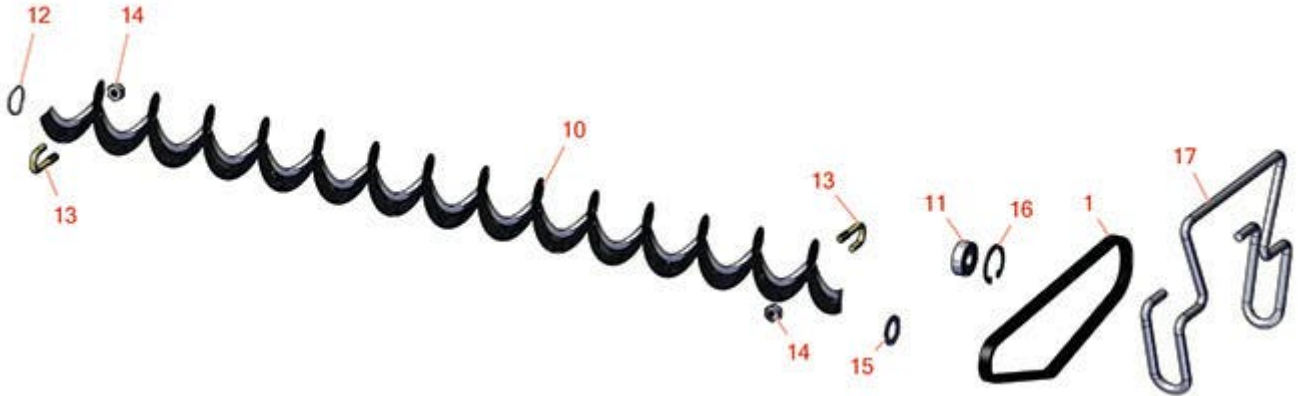

# Replaces Toro Greensmaster TriFlex

## 3400 Parts

*Dethatching Unit - Model 04720*

*Rear Roller Brush*

All original equipment manufacturers names and part numbers are used for identification purposes only, and we are in no way implying that our products are original equipment parts. Prices subject to change without notice.

## 3400 Parts

*Dethatching Unit - Model 04720*

*Rear Roller Brush*

Item No	R&R Part No.	OEM Part No.	Description	Qty Req	Price Each	Order Quantity
<b>Belts</b>						
1	<b>R105-5720</b>	105-5720	Belt - Poly V	1	<b>8.20</b>	
<b>Other Parts Available</b>						
10	<b>R105-6792</b>	104-1829, 105-6792	Brush - Rear Roller	1	<b>50.20</b>	
11	<b>R251-259</b>	251-259, 251-307	Bearing - Ball	1	<b>11.25</b>	
12	<b>R115-7143</b>	115-7143	Spring - Wave	1	<b>4.95</b>	
13	<b>R104-1830</b>	104-1830	Bolt - J	2	<b>4.60</b>	
14	<b>R3296-2</b>	32127-10, 3296-2, 9157404	Nut - #10 Lock	2	<b>0.94</b>	
15	<b>R112-6957</b>	112-6957	Washer - Hardened	2	<b>1.25</b>	
16	<b>R104-4727</b>	104-4727	Ring - Retaining	1	<b>0.81</b>	
17	<b>R117-6706</b>	117-6706	Clamp - Motor	1	<b>26.35</b>	