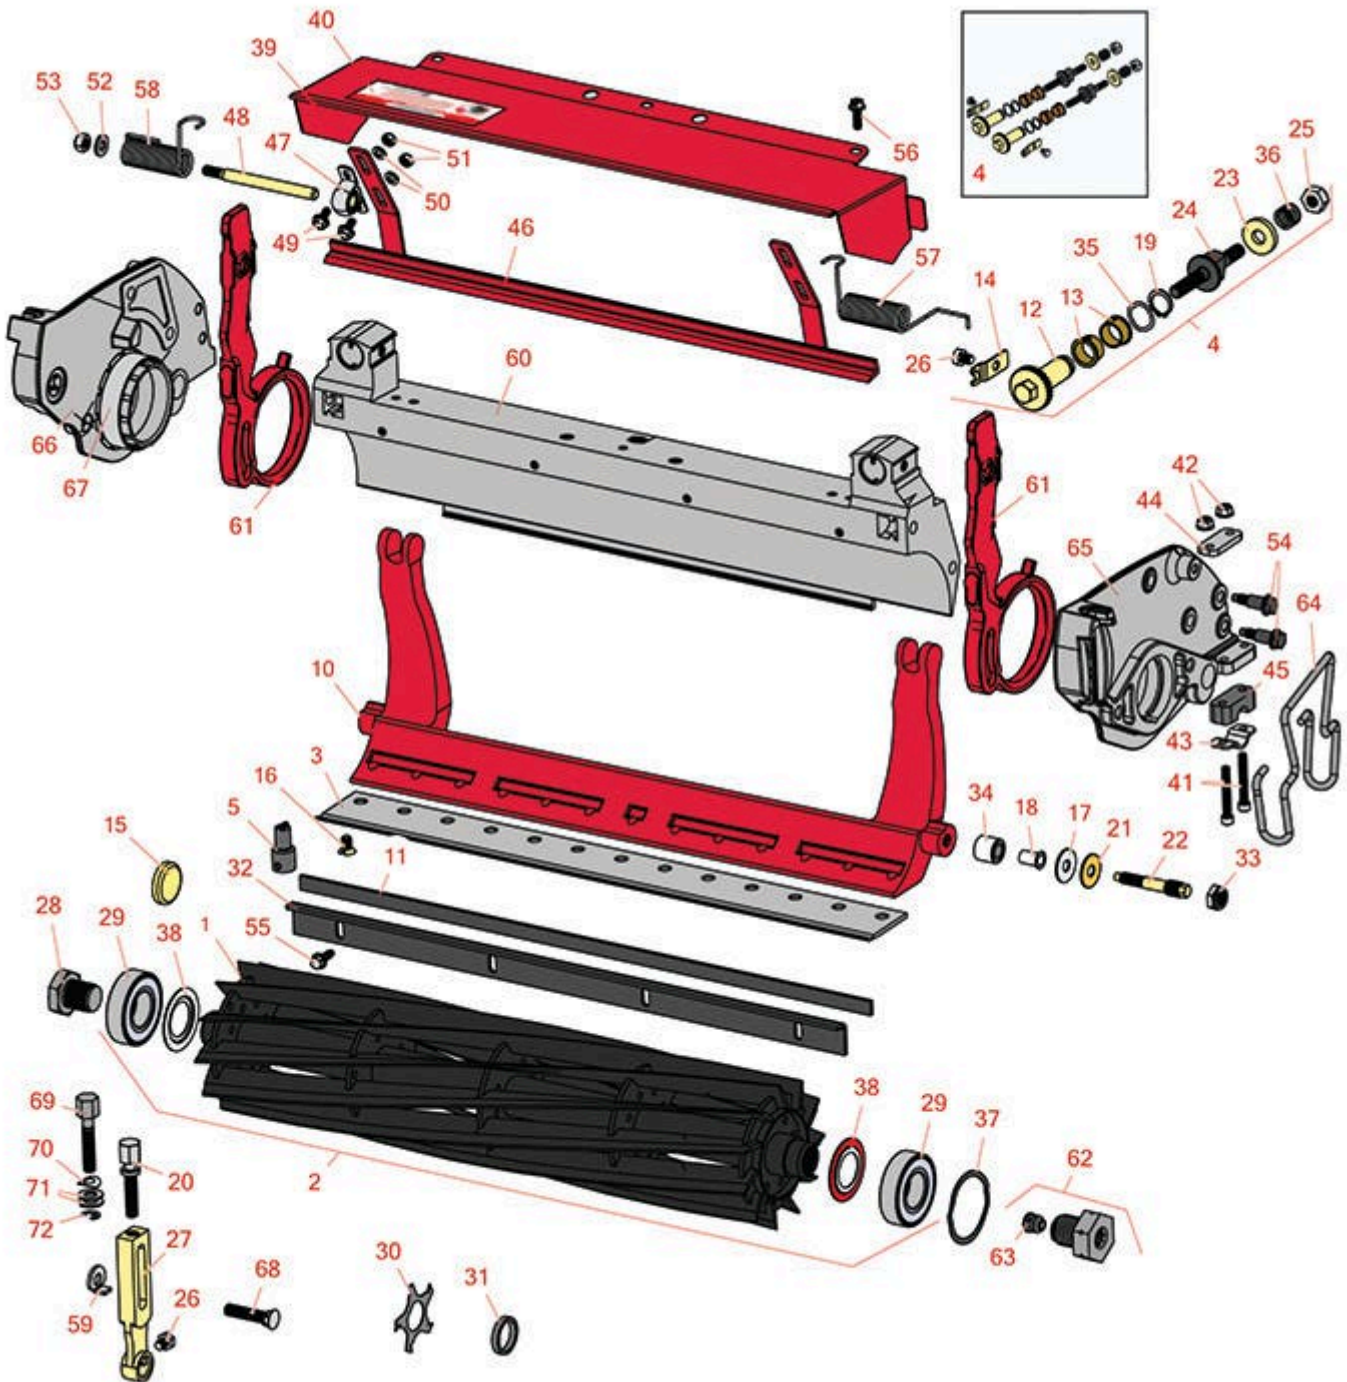

Replaces Toro Greensmaster eTriFlex

3360 Parts

DPA Cutting Unit - Models 04651, 04653 & 04655
Reel & Bedknife

All original equipment manufacturers names and part numbers are used for identification purposes only, and we are in no way implying that our products are original equipment parts. Prices subject to change without notice.

Replaces Toro Greensmaster eTriFlex 3360 Parts

DPA Cutting Unit - Models 04651, 04653 & 04655
Reel & Bedknife

Item No	R&R Part No.	OEM Part No.	Description	Qty Req	Price Each	Order Quantity
---------	--------------	--------------	-------------	---------	------------	----------------