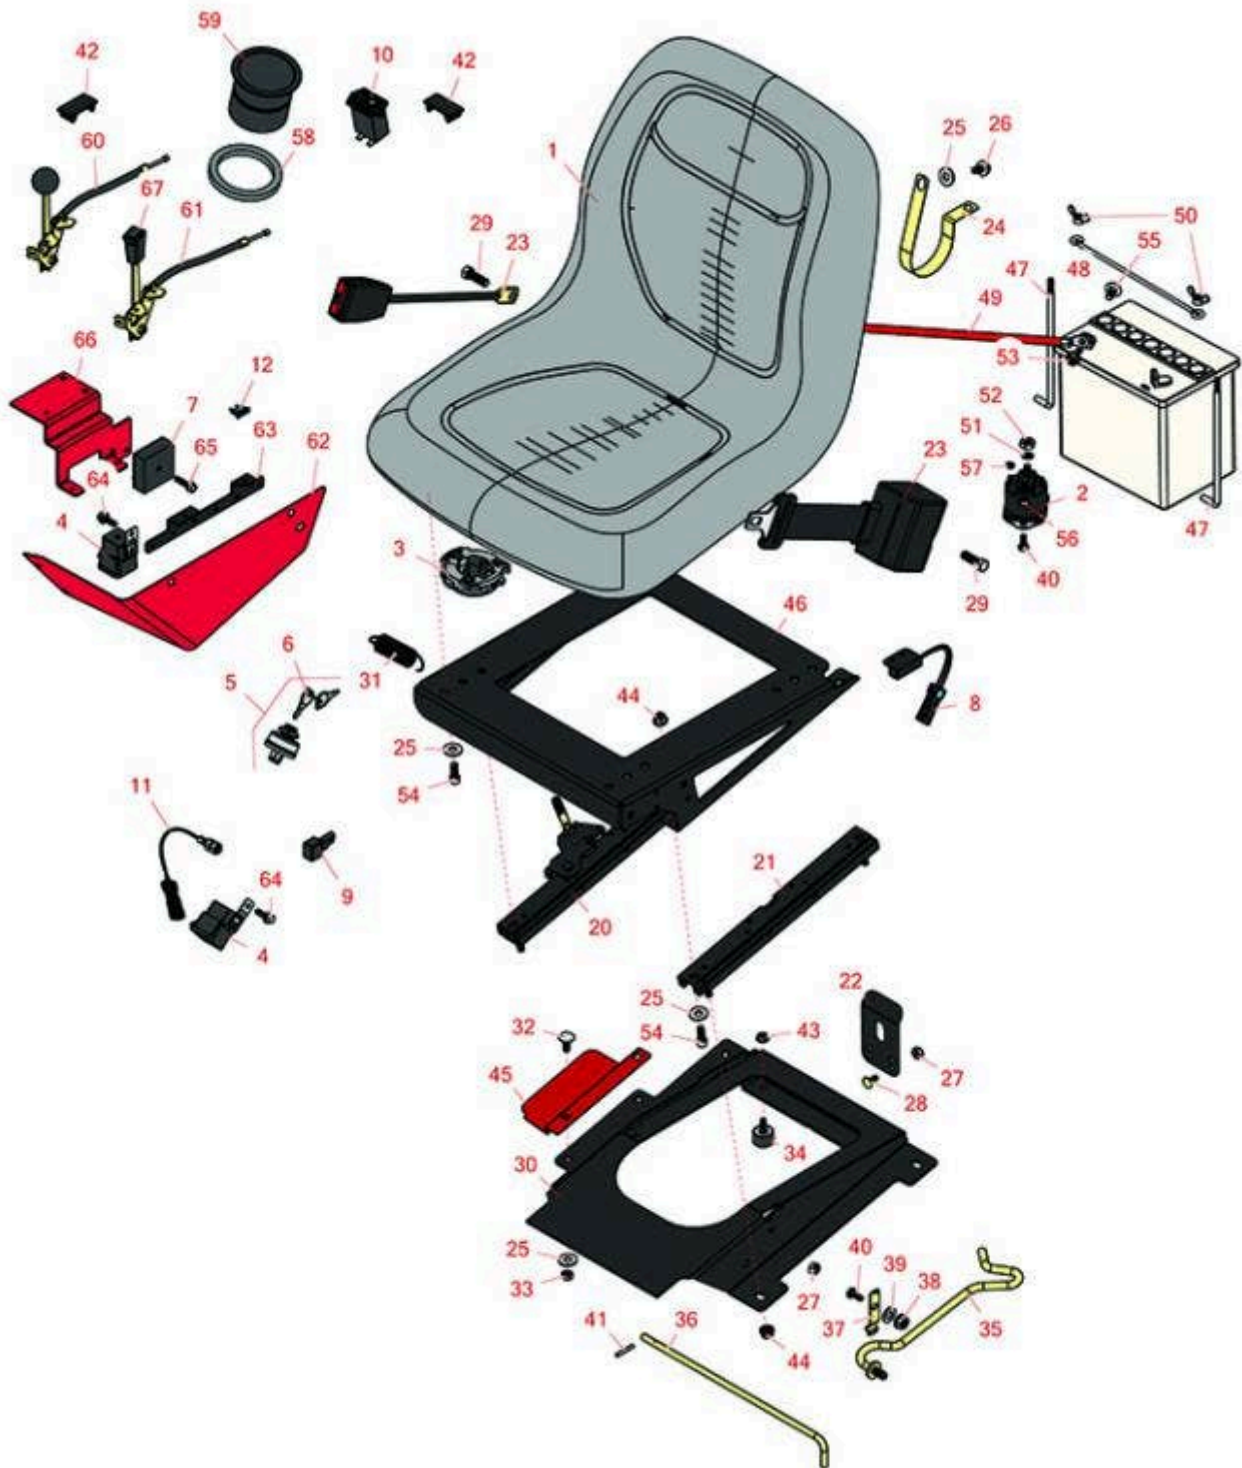

Replaces Toro Greensmaster 3120 Parts

Traction Unit
Seat and Battery

All original equipment manufacturers names and part numbers are used for identification purposes only, and we are in no way implying that our products are original equipment parts. Prices subject to change without notice.

Replaces Toro Greensmaster 3120 Parts

*Traction Unit
Seat and Battery*

| Item No | R&R Part No. | OEM Part No. | Description | Qty Req | Price Each | Order Quantity |
|----------------------------|------------------|---|--|---------|---------------|----------------|
| 1 | RMXB180GY | 106-6672, 112-2923, 119-8829, 133-0577 | Milsco Seat XB180 - Grey | 1 | 177.65 | |
| Gauges and Controls | | | | | | |
| 2 | R28-4210 | 28-4210 | Solenoid | 1 | 29.05 | |
| 3 | R151541 | R&R ON, LY | Delta Seat Switch - Twist Mount 1 Pole Normally Open | 1 | 17.90 | |
| 3 | R100-3524 | 100-3524 | Switch - Seat - Normally Open | 1 | 20.45 | |
| 4 | R99-7430 | 99-7430 | Relay - 30 Amp | 1 | 15.05 | |
| 5 | R104-2541 | 104-2541, 88-9830 | Switch - Key 6 Lead 5/8 Mt. | 1 | 18.80 | |
| 6 | R343060 | 218-412, 32-8380, 33-2010, 62-7770, 63-8360, 94-2618 | Ignition - Key Set/2 | 8 | 2.75 | |
| 7 | R92-2538 | 92-2538 | Module- Delay Timer - 6 Sec | 1 | 100.55 | |
| 8 | R104-2057 | 104-2057 | Sensor | 1 | 81.30 | |
| 9 | R100-4918 | 100-4818, 100-4918 | Diode | 2 | 21.70 | |
| 10 | R75-6820 | 75-6820 | Meter - Hour - Quartz | 1 | 59.85 | |
| 11 | R112-0278 | 112-0278, 93-2055 | Switch - Reed | 1 | 35.70 | |
| 12 | R150813 | 109101 | Fuse - 20 Amp | 1 | 2.45 | |