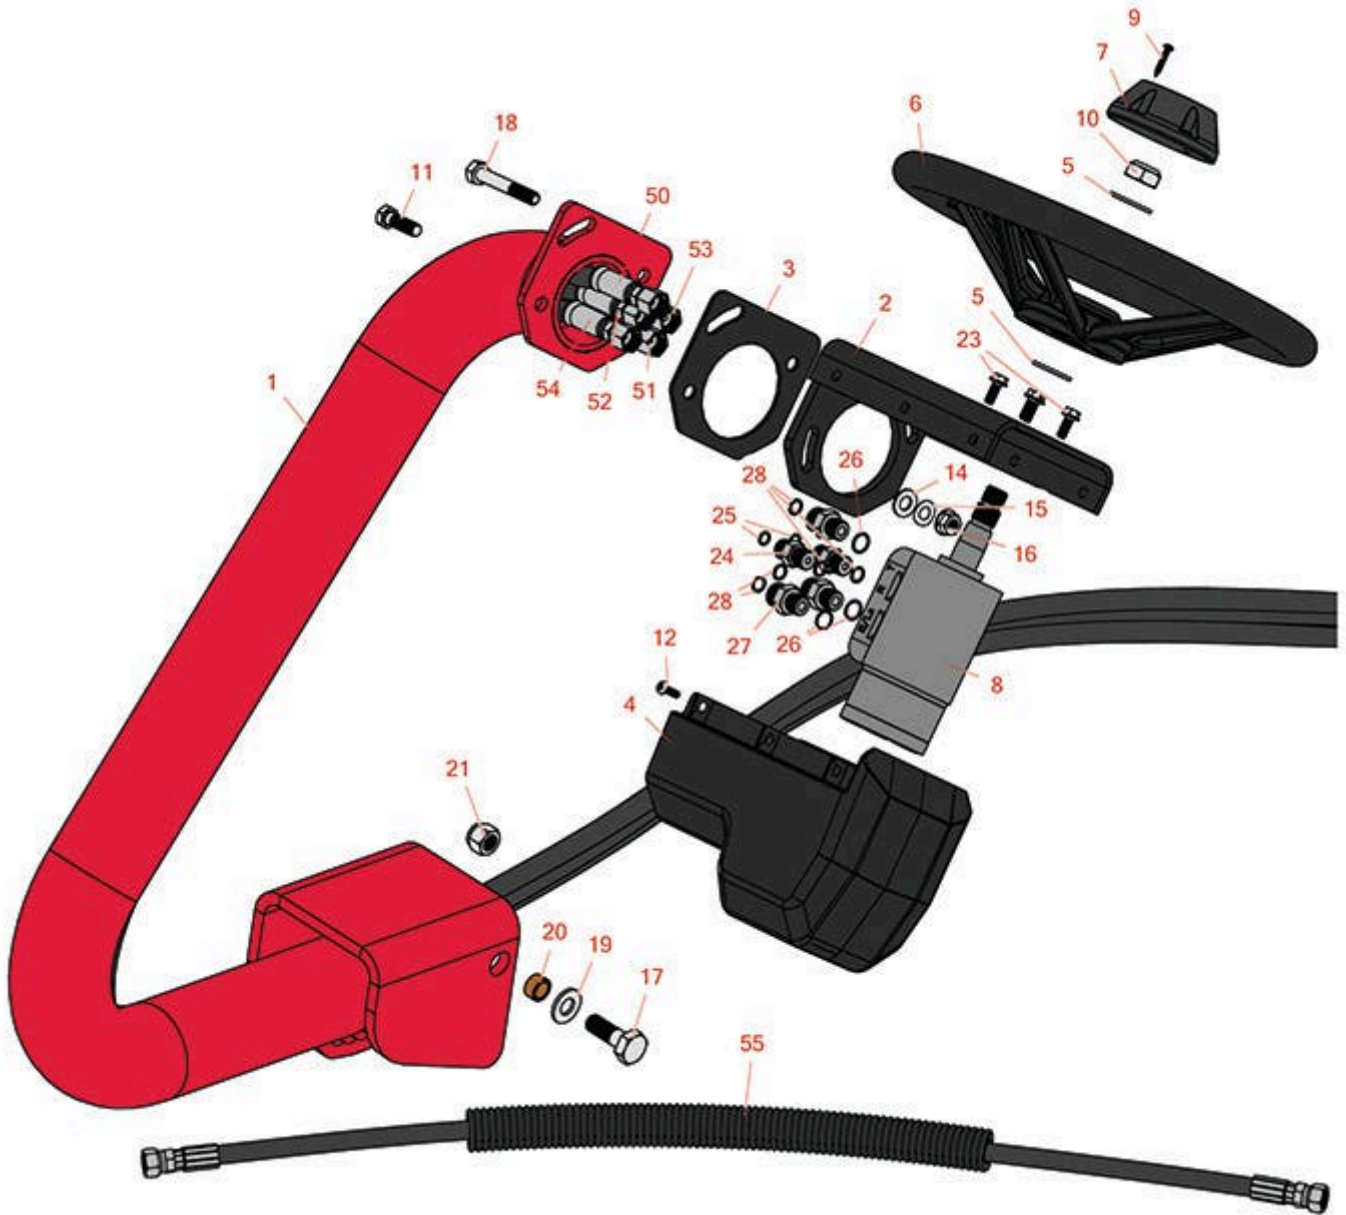

# Replaces Toro Greensmaster 3120 Parts

Traction Unit  
Steering Arm

All original equipment manufacturers names and part numbers are used for identification purposes only, and we are in no way implying that our products are original equipment parts. Prices subject to change without notice.

# Replaces Toro Greensmaster 3120 Parts

*Traction Unit  
Steering Arm*

Item No	R&R Part No.	OEM Part No.	Description	Qty Req	Price Each	Order Quantity
11	<b>R400264</b>	01-150-0180, 01-178-0610, 20-48-AD, 20-48-AGD, 32-9160, 3224-3, 323-29, 323-7, 400264, 908035P	Bolt - Hex HD 3/8-16 x 1-1/4	2	<b>0.40</b>	
12	<b>R3274-39</b>	3274-39	Screw - Button HD Soc Cap	6	<b>3.85</b>	
14	<b>R453011</b>	01-166-0100, 01-166-0120, 01-166-0270, 01-166-0500, 01-166-0600, 01-166-0620, 132-4593, 2356-3, 237-12, 24-10-AD, 24-11-AD, 24-11-BD, 24-12-AD, 24-12-BD, 30-9310, 32-8190, 3256-24, 3256-3, 3256-36, 3256-4, 453011, 47-9950, 48-9220, 513458, 7-0052	Washer - Flat 3/8 SAE Y/Zinc	2	<b>0.11</b>	
15	<b>R3290-477</b>	108473, 3290-477	Washer - Spring Wave	2	<b>0.75</b>	