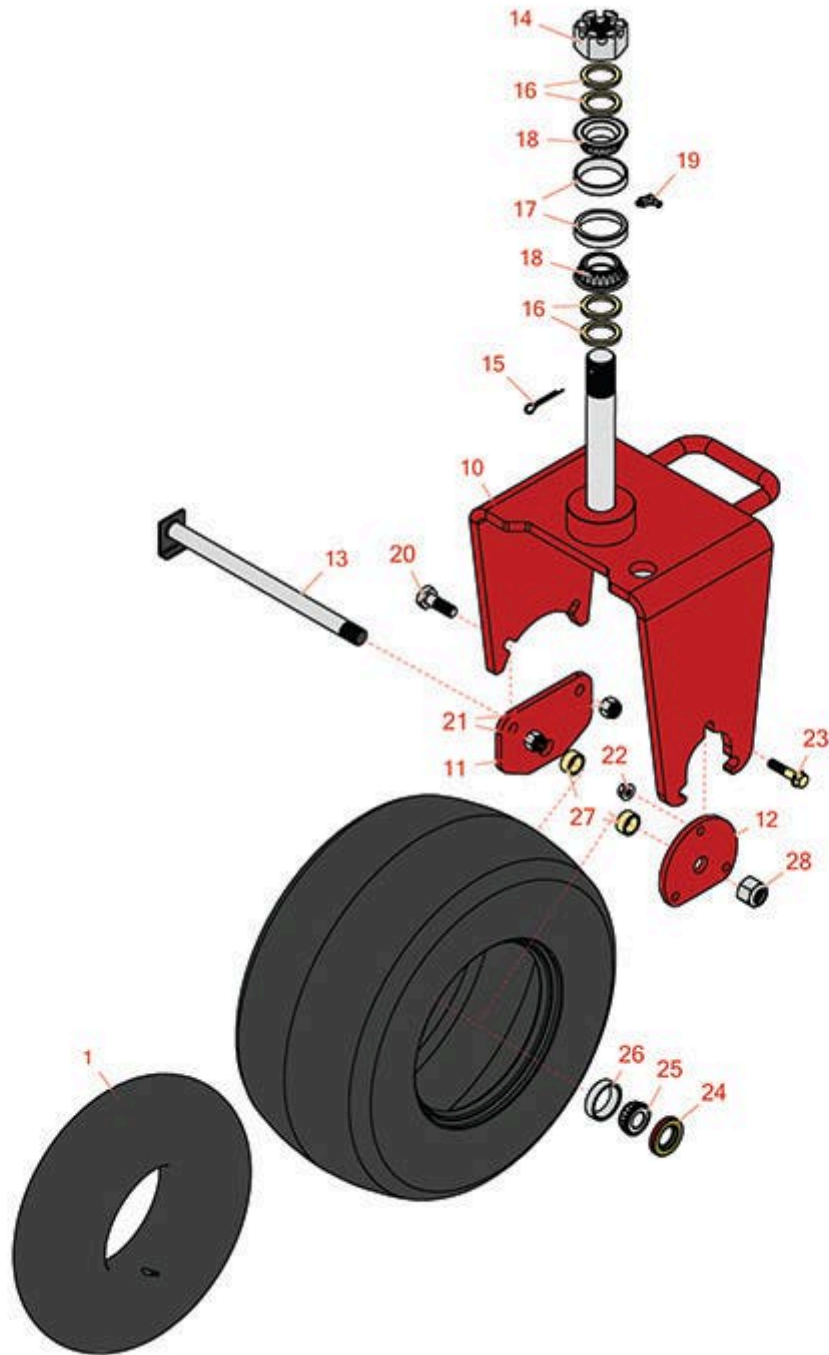

Replaces Toro Greensmaster 3120 Parts

Traction Unit
Rear Wheel

All original equipment manufacturers names and part numbers are used for identification purposes only, and we are in no way implying that our products are original equipment parts. Prices subject to change without notice.

Replaces Toro Greensmaster 3120 Parts

*Traction Unit
Rear Wheel*

Item No	R&R Part No.	OEM Part No.	Description	Qty Req	Price Each	Order Quantity
1	R700141	232-37, 232-47	Tube - 18x6.50/7.50/8.50/9.50-8 TR13	1	10.30	
Other Parts Available						
10	R112-0285-01	112-0285-01	Fork - Castor	1	310.05	
11	R99-1485-01	99-1485-01	Plate - Adapter	1	26.05	
12	R99-1486-01	99-1486-01	Plate - Adapter	1	22.35	
13	R5-3934	5-3934	Bolt - Steering Caster Fork	1	26.35	
14	R32136-9	32136-9	Nut - 1-1/4-12 Slotted	1	6.30	
15	R3272-37	3272-37	Pin - Cotter 1/4 x 2-1/2	1	0.54	
16	R18-6320	18-6320	Washer - Steering Fork	4	3.15	
17	R254-61	01-103-0090, 115-9471, 254-61, 92-0611, 93-4850	Cup	2	6.70	
18	R254-70	115-9472, 254-70	Tapered Bearing Cone - w/Seal	2	19.40	
19	R700414	302-11, 302-19, 302-4, 32-8170	Zerk - Grease 1/4-28 45 Deg	1	0.76	
20	R400408	01-150-0090, 01-178-0812, 20-87-AD, 20-87-AGD, 20-87-AGF, 3226-2, 325-6, 513376, 513378	Bolt - Hex HD 1/2-13 x 1-1/2	4	2.30	