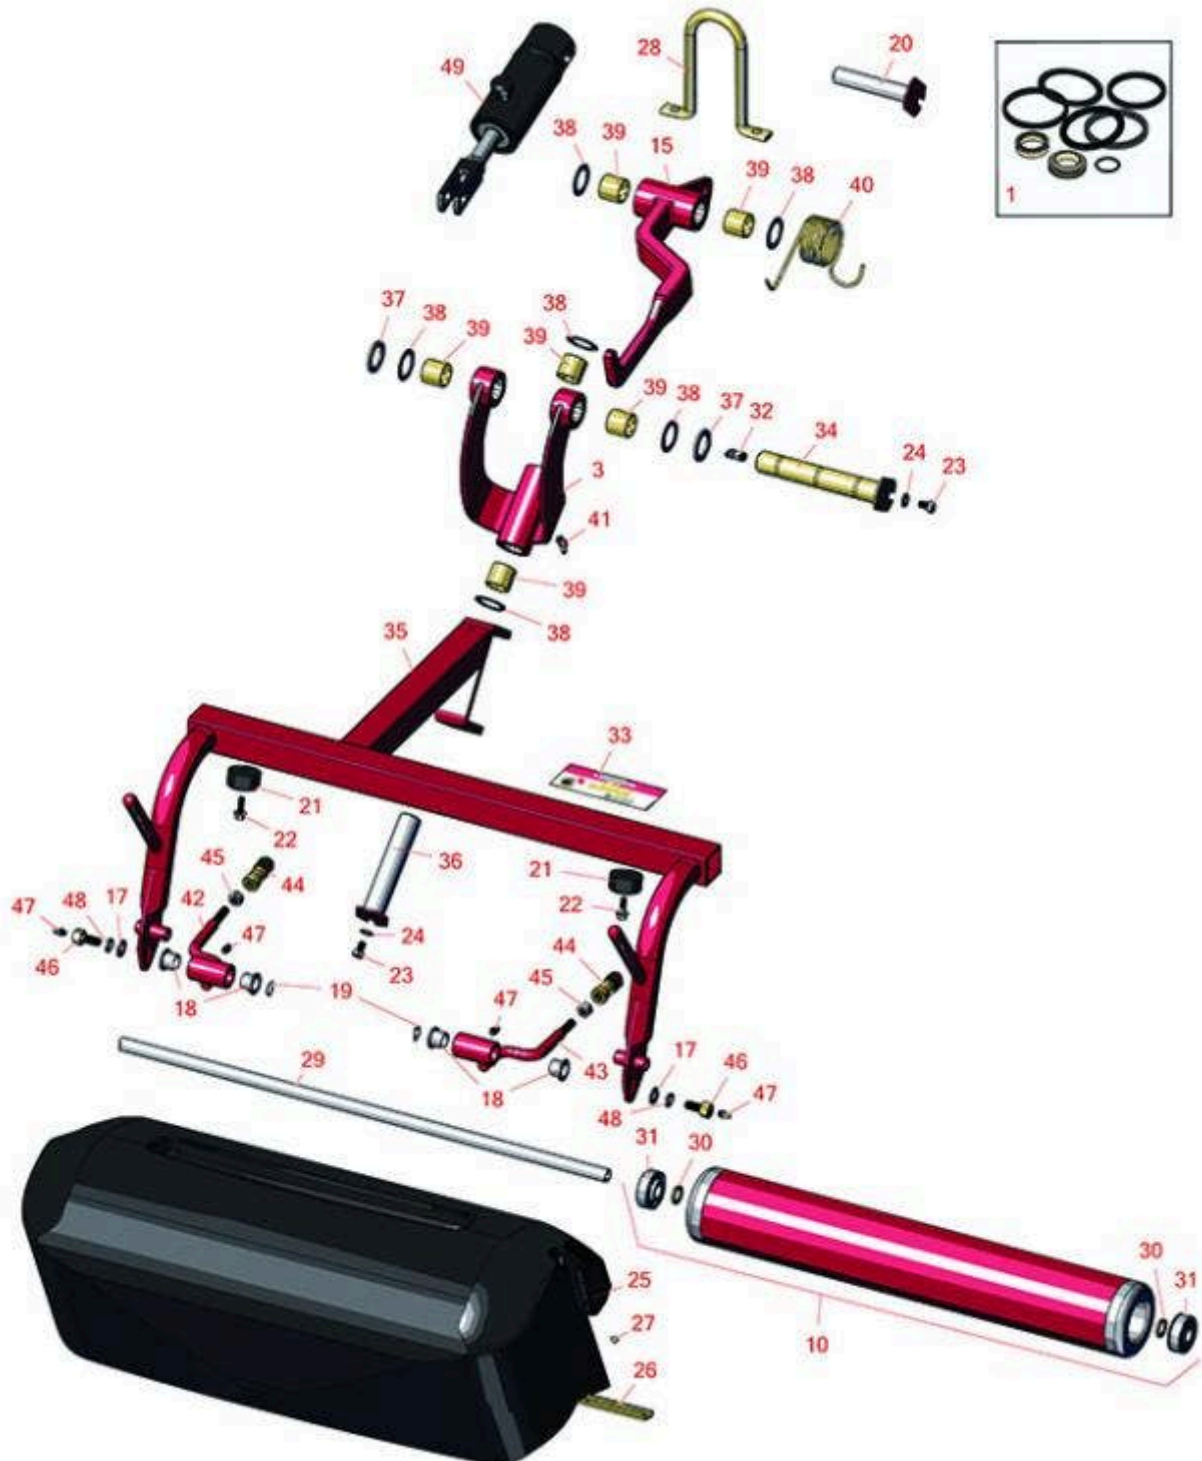

# Replaces Toro Greensmaster 3120 Parts

Traction Unit  
Left Hand Pull Frame

All original equipment manufacturers names and part numbers are used for identification purposes only, and we are in no way implying that our products are original equipment parts. Prices subject to change without notice.

# Replaces Toro Greensmaster 3120 Parts

*Traction Unit*

*Left Hand Pull Frame*

Item No	R&R Part No.	OEM Part No.	Description	Qty Req	Price Each	Order Quantity
<b>Overhaul Kits</b>						
1	<b>R132-9515</b>	132-9515	Seal Kit Fits 131-2787 Cyl	1	<b>74.25</b>	
<b>Rollers</b>						
10	<b>R133-2337</b>	133-2337	Roller Assy	1	<b>136.20</b>	
<b>Other Parts Available</b>						
15	<b>R107-2598</b>	107-2598	Lift Arm Assy - LH	1	<b>77.30</b>	
16	<b>R10-7820</b>	10-7820	Pivot Hinge Assy	1	<b>285.95</b>	
17	<b>R453011</b>	01-166-0100, 01-166-0120, 01-166-0270, 01-166-0500, 01-166-0600, 01-166-0620, 132-4593, 2356-3, 237-12, 24-10-AD, 24-11-AD, 24-11-BD, 24-12-AD, 24-12-BD, 30-9310, 32-8190, 3256-24, 3256-3, 3256-36, 3256-4, 453011, 47-9950, 48-9220, 513458, 7-0052	Washer - Flat 3/8 SAE Y/Zinc	2	<b>0.11</b>	
18	<b>R125-5178</b>	125-5178	Bushing - Sintered Iron	4	<b>3.05</b>	
19	<b>R3290-317</b>	3290-317	Washer - Wave	2	<b>1.45</b>	