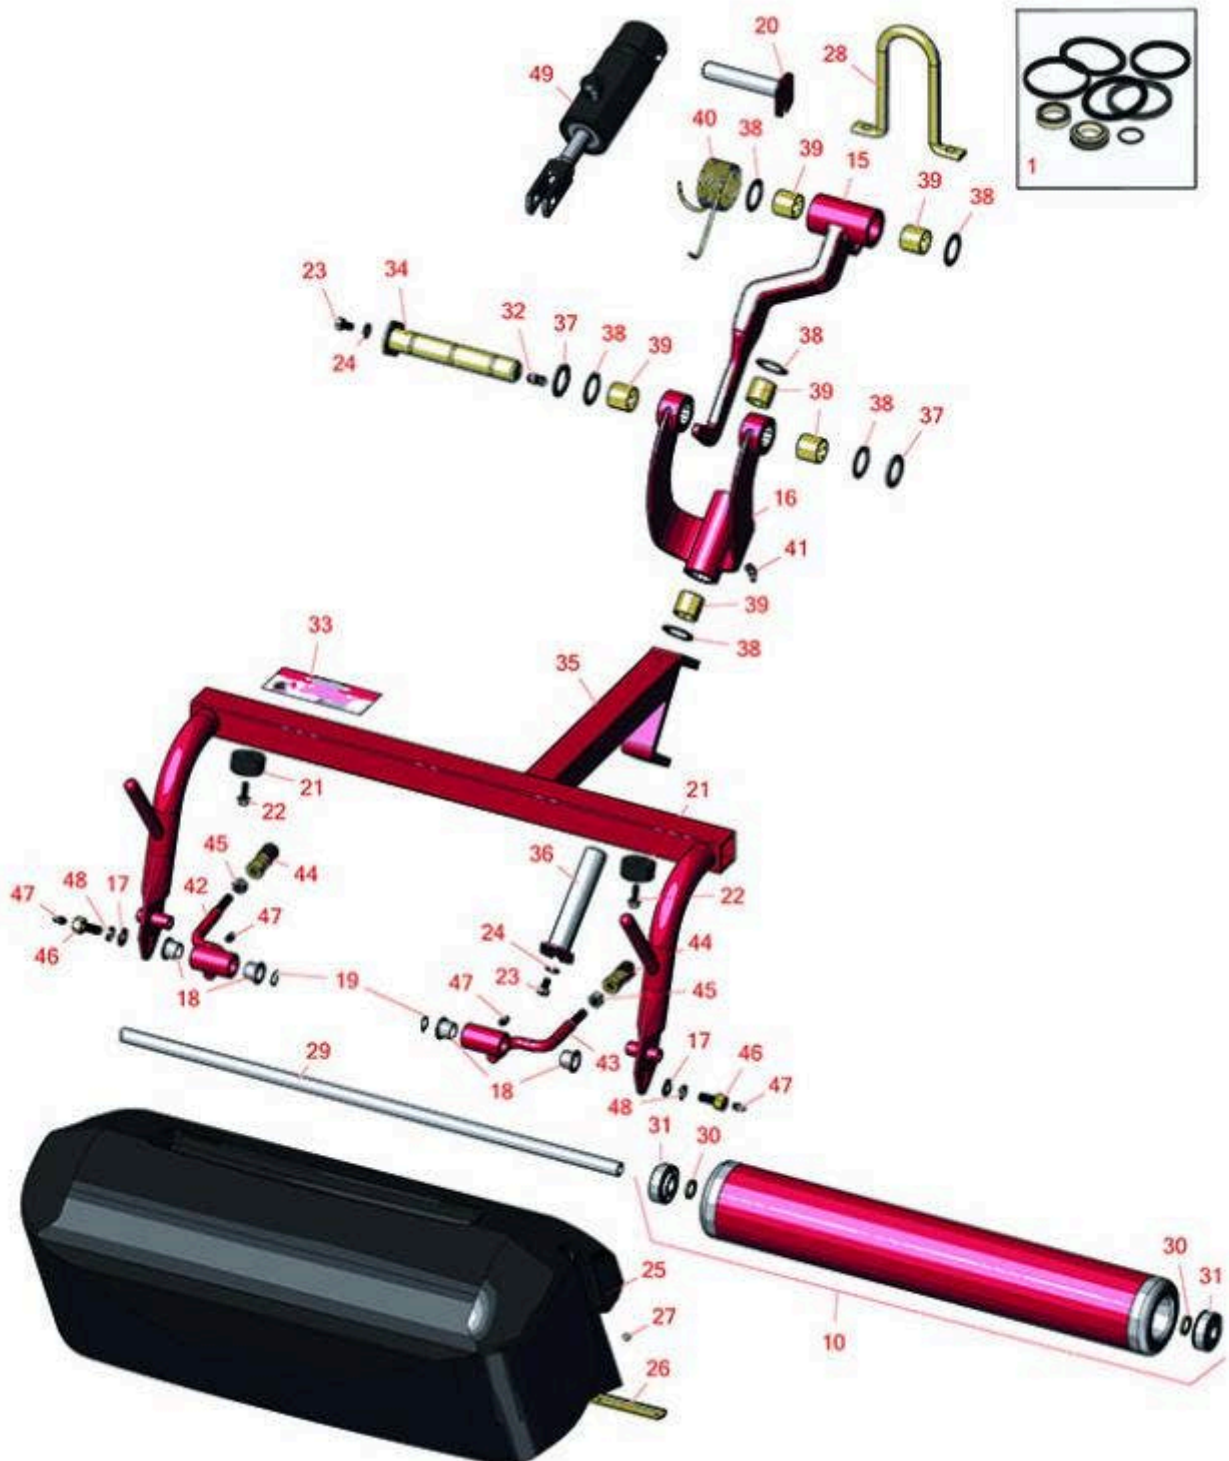

# Replaces Toro Greensmaster 3120 Parts

Traction Unit

Right Hand Pull Frame

All original equipment manufacturers names and part numbers are used for identification purposes only, and we are in no way implying that our products are original equipment parts. Prices subject to change without notice.

# Replaces Toro Greensmaster 3120 Parts

*Traction Unit*

*Right Hand Pull Frame*

Item No	R&R Part No.	OEM Part No.	Description	Qty Req	Price Each	Order Quantity
<b>Overhaul Kits</b>						
1	<b>R132-9515</b>	132-9515	Seal Kit Fits 131-2787 Cyl	1	<b>74.25</b>	
<b>Rollers</b>						
10	<b>R133-2337</b>	133-2337	Roller Assy	1	<b>136.20</b>	
<b>Other Parts Available</b>						
15	<b>R107-2599</b>	107-2599	Lift Arm Assy - RH	1	<b>77.20</b>	
16	<b>R10-7820</b>	10-7820	Pivot Hinge Assy	1	<b>285.95</b>	
17	<b>R453011</b>	01-166-0100, 01-166-0120, 01-166-0270, 01-166-0500, 01-166-0600, 01-166-0620, 132-4593, 2356-3, 237-12, 24-10-AD, 24-11-AD, 24-11-BD, 24-12-AD, 24-12-BD, 30-9310, 32-8190, 3256-24, 3256-3, 3256-36, 3256-4, 453011, 47-9950, 48-9220, 513458, 7-0052	Washer - Flat 3/8 SAE Y/Zinc	2	<b>0.11</b>	
18	<b>R125-5178</b>	125-5178	Bushing - Sintered Iron	4	<b>3.05</b>	
19	<b>R3290-317</b>	3290-317	Washer - Wave	2	<b>1.45</b>	