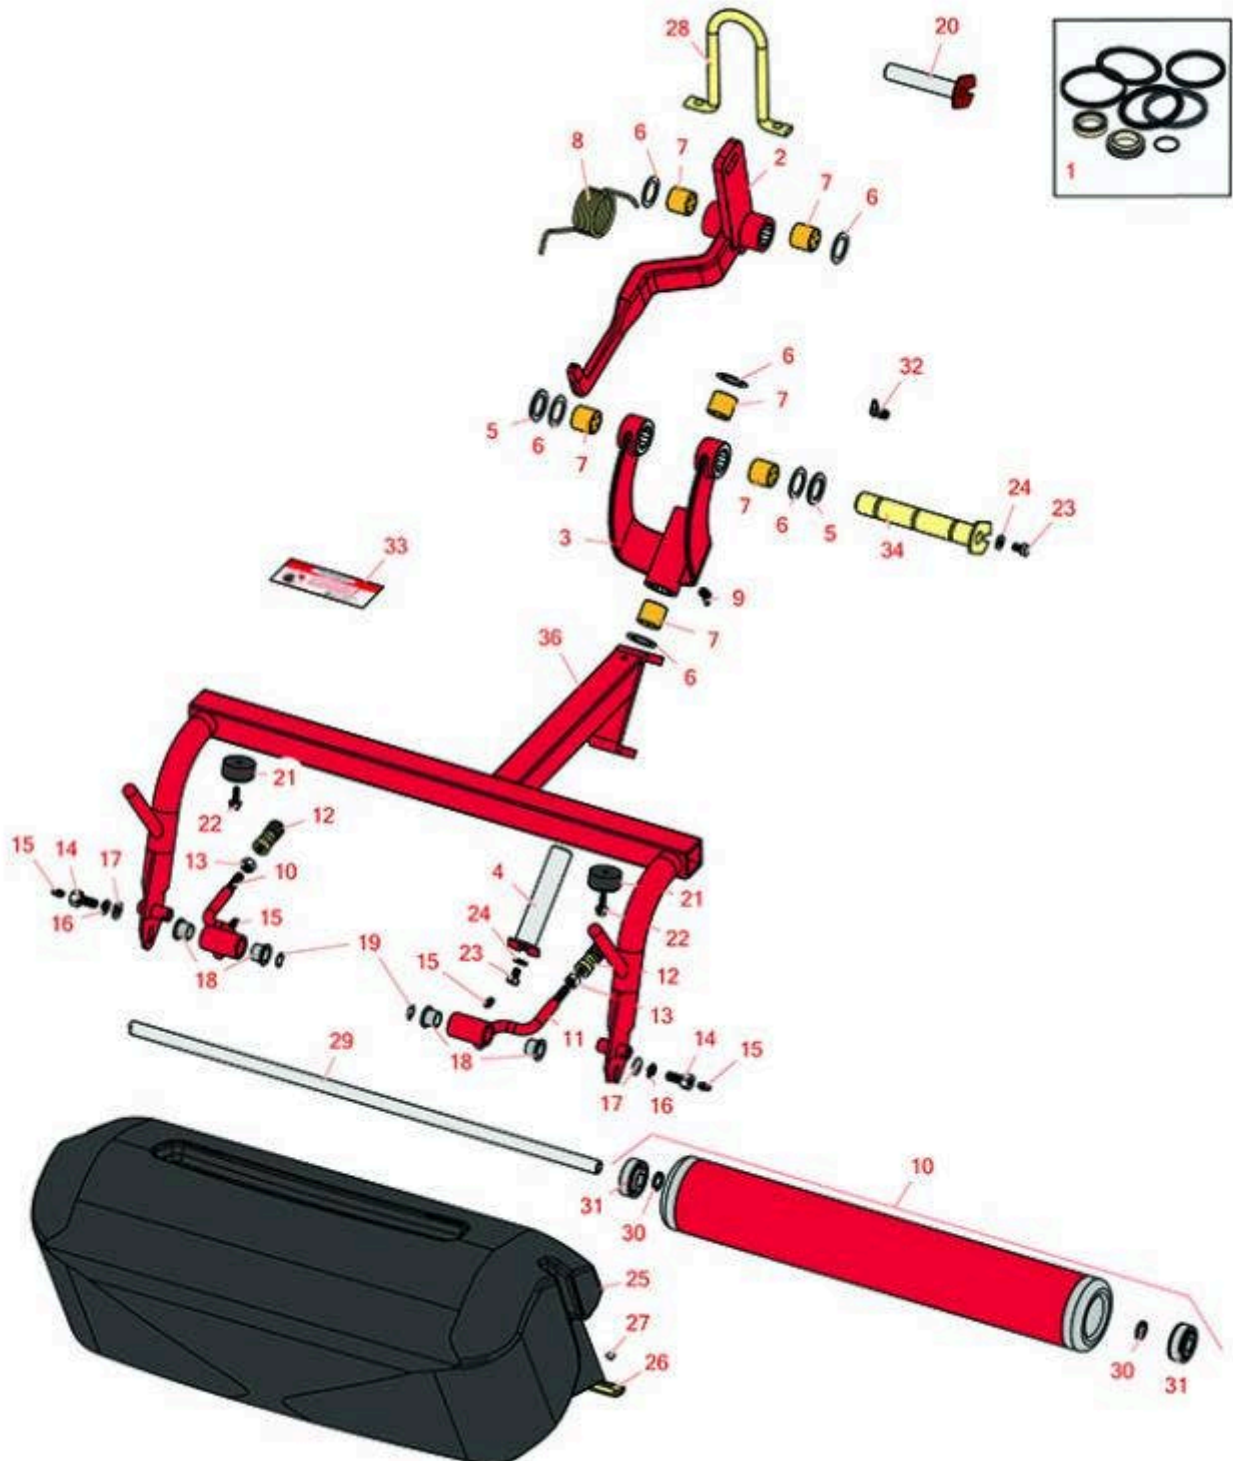

Replaces Toro Greensmaster 3120 Parts

Traction Unit
Center Pull Frame

All original equipment manufacturers names and part numbers are used for identification purposes only, and we are in no way implying that our products are original equipment parts. Prices subject to change without notice.

Replaces Toro Greensmaster 3120 Parts

*Traction Unit
Center Pull Frame*

Item No	R&R Part No.	OEM Part No.	Description	Qty Req	Price Each	Order Quantity
Overhaul Kits						
1	R132-9516	132-9516	Seal Kit - Fits R131-2786 Cyl	1	94.80	
Rollers						
10	R133-2337	133-2337	Roller Assy	1	136.20	
Other Parts Available						
15	R110-3955	110-3955	Lift Arm Assy - Center	1	96.15	
16	R105-0452	105-0452	Pivot Hinge Assy	1	265.35	
17	R10-6090	10-6090	Pin - Pivot 4 7/8 Long	1	24.65	
18	R5-1226	5-1226	Spacer	2	3.60	
19	R10-8110	10-8110	Washer - Pivot Pin	6	0.99	
20	R10-6060	10-6060, 120-3199	Pin - Pivot 3-7/8 Long	1	12.45	
21	R94-4548	94-4548	Rubber Bumper	2	2.55	
22	R49-2040	32104-42, 32104-95, 32144-44, 49-2040	Bolt - Hex Washer 1/4-20 x 3/4	2	0.72	
23	R322-1	01-178-0504, 20-22-AD, 20-22-AGD, 322-1, 513337	Bolt - Hex HD 5/16-18 x 1/2	2	0.47	