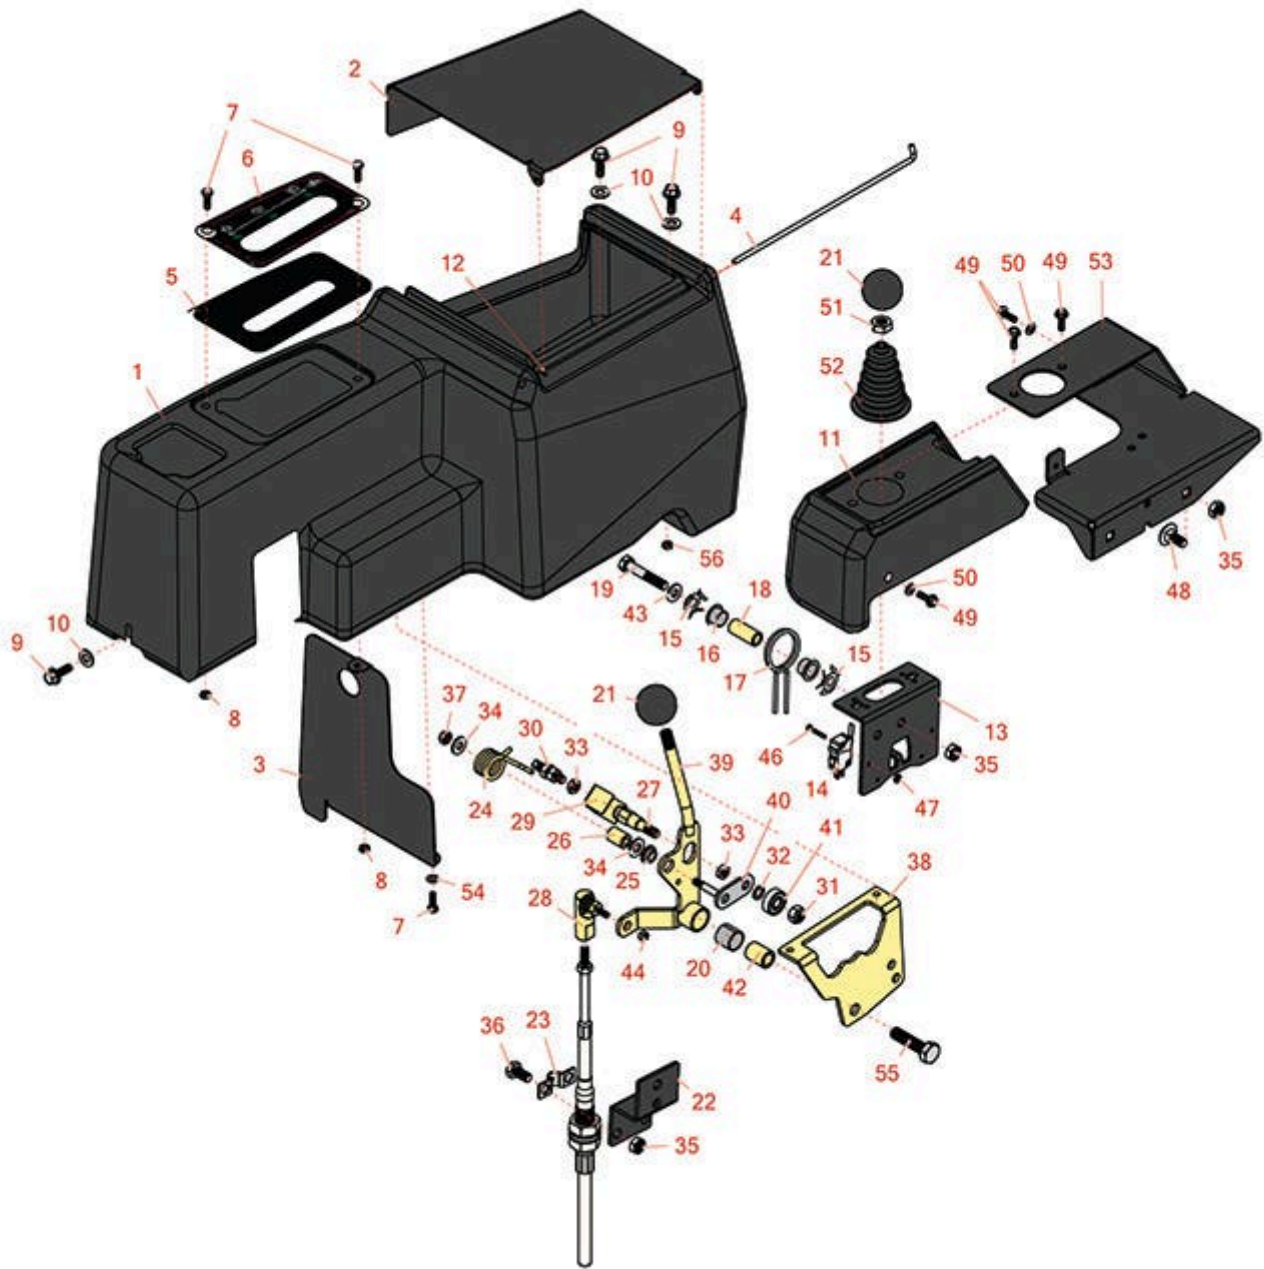

Replaces Toro Greensmaster 3120 Parts

Traction Unit
Console & Joystick

All original equipment manufacturers names and part numbers are used for identification purposes only, and we are in no way implying that our products are original equipment parts. Prices subject to change without notice.

Replaces Toro Greensmaster 3120 Parts

*Traction Unit
Console & Joystick*

Item No	R&R Part No.	OEM Part No.	Description	Qty Req	Price Each	Order Quantity
1	R105-8250	105-8250	Console	1	121.85	
2	R105-8254-03	105-8254-03	Lid - Console	1	34.05	
3	R105-8255-03	105-8255-03	Baffle-Console	1	17.50	
4	R105-8256	105-8256	Rod-Hinge	1	10.85	
5	R105-8280-03	105-8280-03	Plate - Console	1	5.25	
6	R105-8306	105-8306	Decal - Speed Selector	1	11.15	
7	R3290-134	3290-134	Screw - 10-24x5/8 Hh Ms	4	0.29	
8	R3290-148	3290-148	Nut - 10-24 Fl Lock	4	0.36	
9	R32144-10	32140-81, 32144-10, 32144-3, 34-140-AMVD	Bolt - 1/4-20 x 3/4 Serrated Hx Wshr	2	2.85	
10	R3256-22	24-9-BD, 3-1032, 3256-1, 3256-22, 93-0954, 93-0989	Washer - Flat 1/4 Yellow	3	0.12	
11	R105-8251	105-8251	Pod	1	51.65	
12	R151399		Retainer - Push-On	2	0.36	
13	R115-5357-03	115-5357-03	Bracket - Joystick	1	22.10	
14	R108-6496	108-6496	Micro Switch w/Boot	2	11.30	
15	R106-4193	106-4193	Washer - Finger, Spr	2	3.45	
16	R93-5547	93-5547	Bushing-Nylon	2	4.70	
17	R105-8289	105-8289, 93-5509	Spring-Torsion	1	9.55	