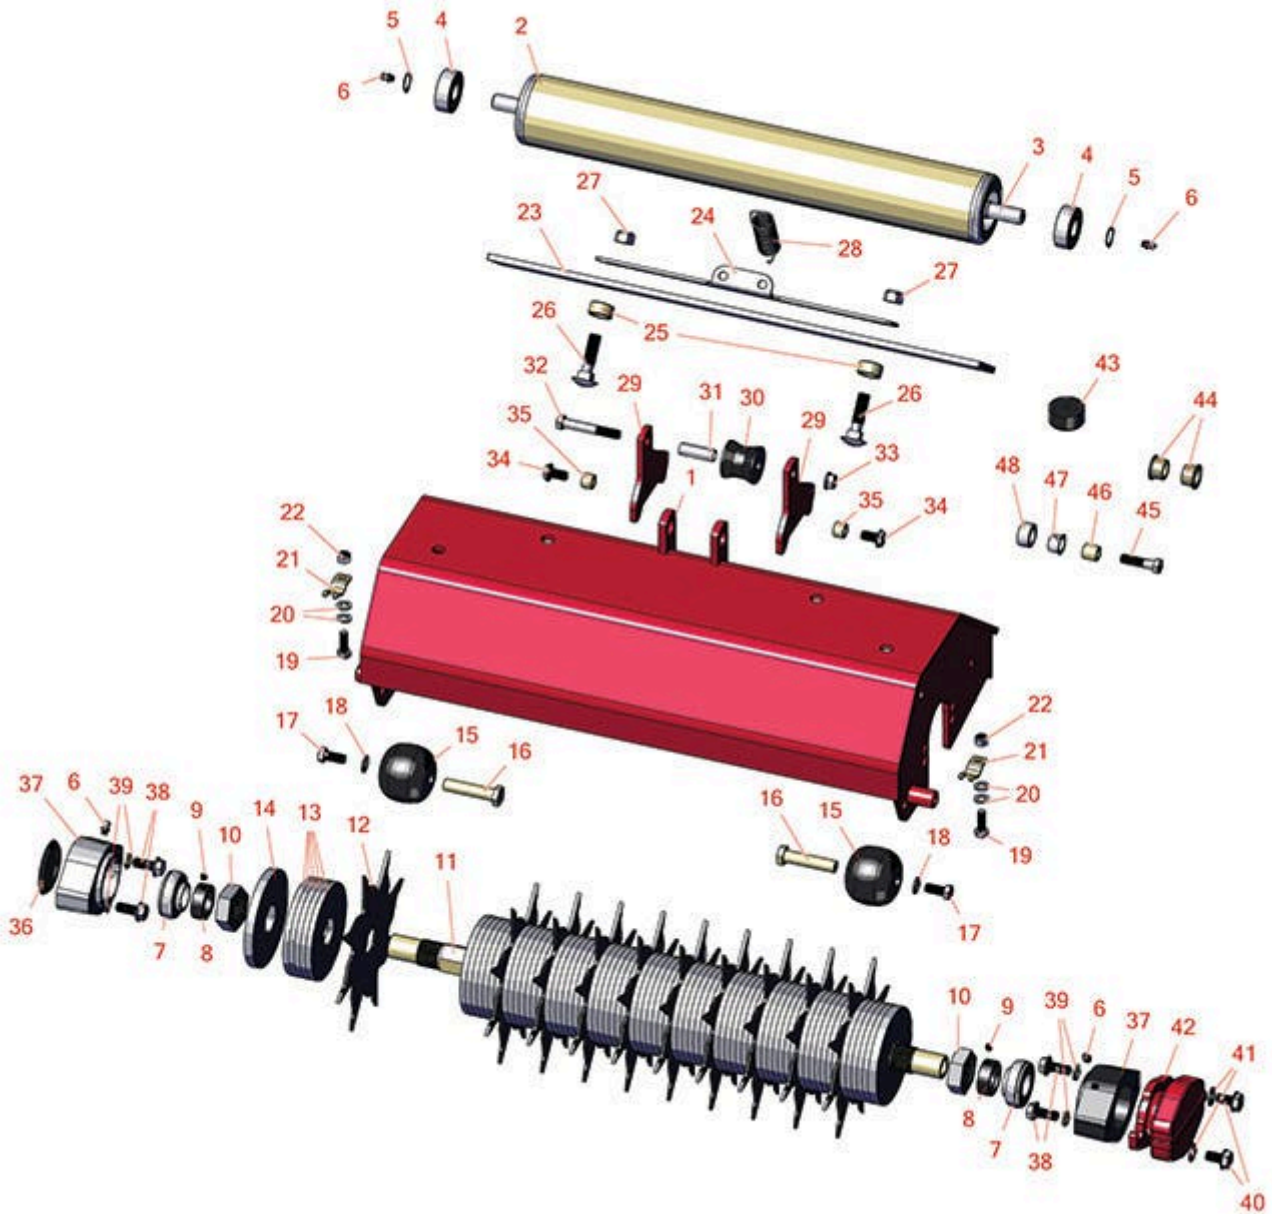

Replaces Toro Greensmaster 3120 Parts

Spiker Unit
Spiker Reel & Frame

All original equipment manufacturers names and part numbers are used for identification purposes only, and we are in no way implying that our products are original equipment parts. Prices subject to change without notice.

Replaces Toro Greensmaster 3120 Parts

Spiker Unit

Spiker Reel & Frame

Item No	R&R Part No.	OEM Part No.	Description	Qty Req	Price Each	Order Quantity
1	R100-6443-01	100-6443-01	Frame - Spiker	1	268.80	
2	R99-1615	99-1615	Roller - Rear 3	1	201.50	
3	R93-2466	93-2466	Shaft - Rear Roller	1	42.30	
4	R93-2559	93-2559	Bearing	2	10.95	
5	R458013	30-0580, 32120-72, 458013, 93-2525, 936125	Ring - Retaining	2	0.54	
6	R302-5	21-6010, 302-11, 302-37, 302-47, 302-5, 302-57, 302-58, 302-6, 31-0300, 32-9660, 60-0800, 62-3880, 92-4181	Fitting - Grease	4	0.27	
7	R71-1360	251-219, 251-253, 251-254, 251-320, 71-1360, 88-7880, 94-3405	Bearing	2	19.20	
8	R251-77	251-77	Collar - Bearing	2	5.05	
9	R3245-35	3245-35	Screw - Set 1/4-28 x 1/4	4	0.57	
10	R3220-18	3220-18, 67-5840	Nut - Jam V-Cut Shaft	2	4.85	
11	R99-1611	99-1611	Shaft - Spiker	1	91.25	