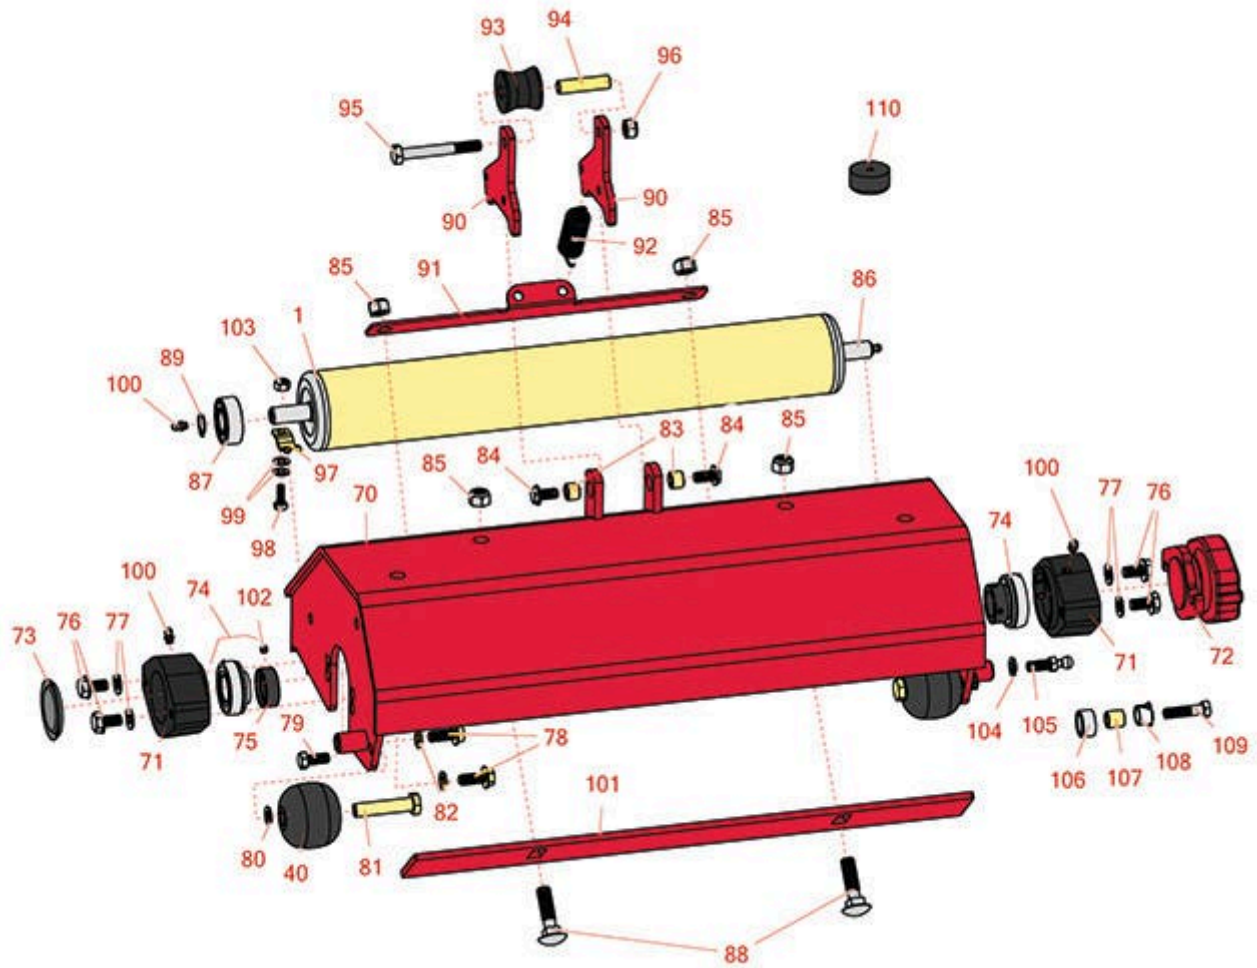

Replaces Toro Greensmaster 3000 Parts

Tri-Roller Unit - Model 04495

Tri-Roller & Frame

All original equipment manufacturers names and part numbers are used for identification purposes only, and we are in no way implying that our products are original equipment parts. Prices subject to change without notice.

Replaces Toro Greensmaster 3000 Parts

Tri-Roller Unit - Model 04495

Tri-Roller & Frame

Item No	R&R Part No.	OEM Part No.	Description	Qty Req	Price Each	Order Quantity
Rollers						
1	R99-1615	99-1615	Roller - Rear 3	1	201.50	
Wheels						
40	R99-4210	99-4140, 99-4210	Basket Roller - Smooth Anti Scalp	2	14.05	
Other Parts Available						
70	R100-6443-01	100-6443-01	Frame - Spiker	1	268.80	
71	R95-7148	95-7148	Housing - Bearing Reel	2	37.25	
72	R95-1642-01	93-2570, 95-1642, 95-1642-01	Counterweight	1	28.50	
73	R150485	2410-30, 2410-30OSS	Cap - Protective Bearing Housing	1	0.70	
74	R71-1360	251-219, 251-253, 251-254, 251-320, 71-1360, 88-7880, 94-3405	Bearing	2	19.20	
75	R251-77	251-77	Collar - Bearing	2	5.05	
76	R93-2569	93-2569	Bolt - Hex Washer Nyloc M10	4	1.85	

Replaces Toro Greensmaster 3000 Parts

Tri-Roller Unit - Model 04495

Tri-Roller & Frame

Item No	R&R Part No.	OEM Part No.	Description	Qty Req	Price Each	Order Quantity
77	R453011	01-166-0100, 01-166-0120, 01-166-0270, 01-166-0500, 01-166-0600, 01-166-0620, 132-4593, 2356-3, 237-12, 24-10-AD, 24-11-AD, 24-11-BD, 24-12-AD, 24-12-BD, 30-9310, 32-8190, 3256-24, 3256-3, 3256-36, 3256-4, 453011, 47-9950, 48-9220, 513458, 7-0052	Washer - Flat 3/8 SAE Y/Zinc	4	0.11	
78	R33115-025	33115-025, 48-7780	Bolt - Hex HD M10-1.5 x 25	4	0.97	
79	R400260	01-178-0605, 18-4100, 19-8270, 323-3, 323-33, 323-34, 323-5, 3235-5	Bolt - Hex HD 3/8-16 x 7/8	2	0.75	
80	R3256-45	3256-45	Washer - Flat .733 x .381 x .058 YZ	2	0.36	
81	R99-4209	99-4209	Shaft - Special	2	5.15	
82	R48-9590	01-176-0040, 42-9600, 48-9590, 48-9690, 63-7780	Washer - Lock 10mm	4	0.41	