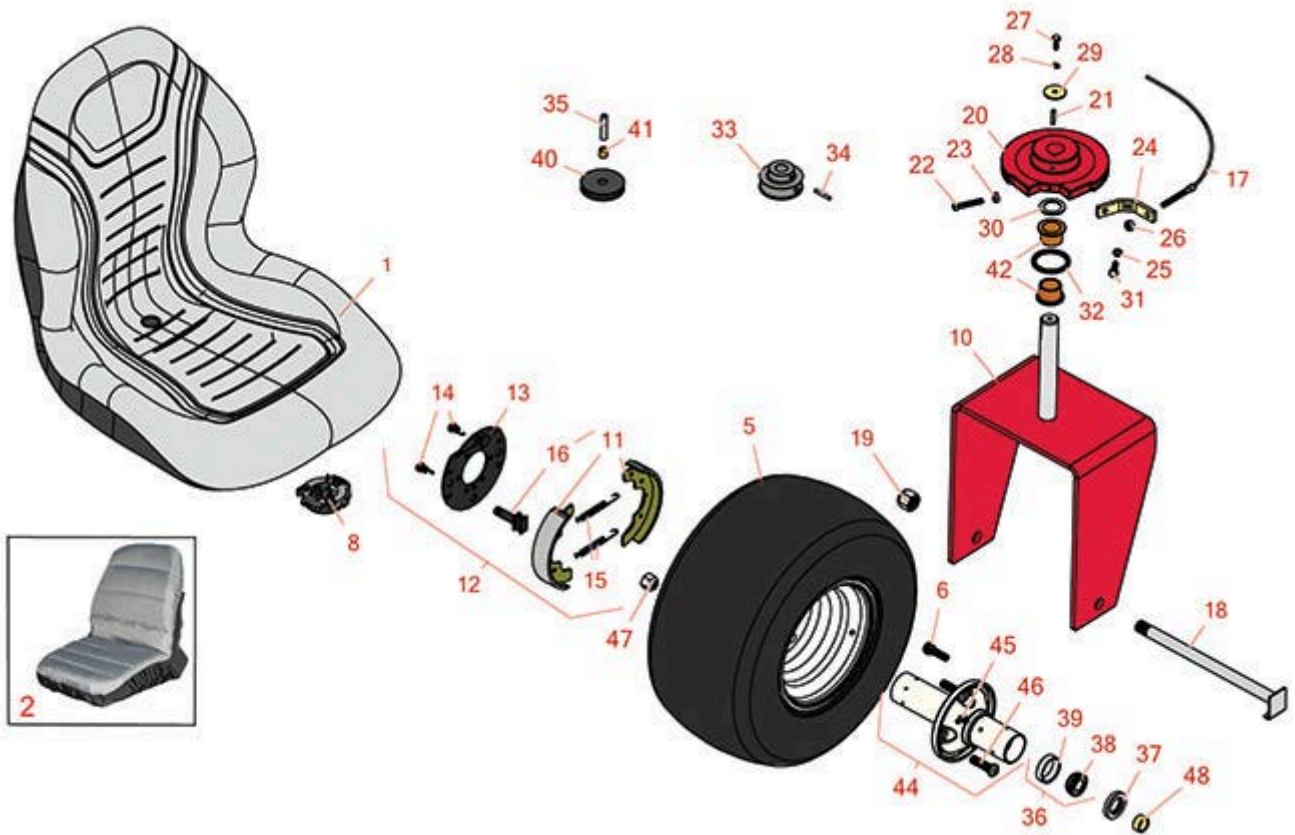

Replaces Toro Greensmaster 3000 Parts

Traction Unit - Model 04350

Seat & Rear Wheel

All original equipment manufacturers names and part numbers are used for identification purposes only, and we are in no way implying that our products are original equipment parts. Prices subject to change without notice.

Replaces Toro Greensmaster 3000 Parts

Traction Unit - Model 04350

Seat & Rear Wheel

Item No	R&R Part No.	OEM Part No.	Description	Qty Req	Price Each	Order Quantity
1	RMXB200GY	100-3187, 104-4620, 104-7620, 21-4880, 351-59, 351-76, 49-8130, 63-9410, 66-5400, 75-9190, 750105, 92-6280, MXB200GY	Milsco Seat XB200 - Grey	1	191.30	

Tech Note: This seat will not accept seat belts:

2	R120-5179	120-5179	Large Seat Cover - Gray	1	47.05	
---	------------------	----------	-------------------------	---	--------------	--

Tires

5	R150314		Tire w/Wheel - 18x9.50-8 (2 Ply) Carlisle Smooth	2	128.45	
---	----------------	--	--	---	---------------	--

5	R217-60	217-60, 242-49	Wheel - with Valve Stem - White	2	59.05	
---	----------------	-------------------	---------------------------------	---	--------------	--

5	R700141	232-37, 232-47	Tube - 18x6.50/7.50/8.50/9.50-8 TR13	2	10.30	
---	----------------	-------------------	--------------------------------------	---	--------------	--