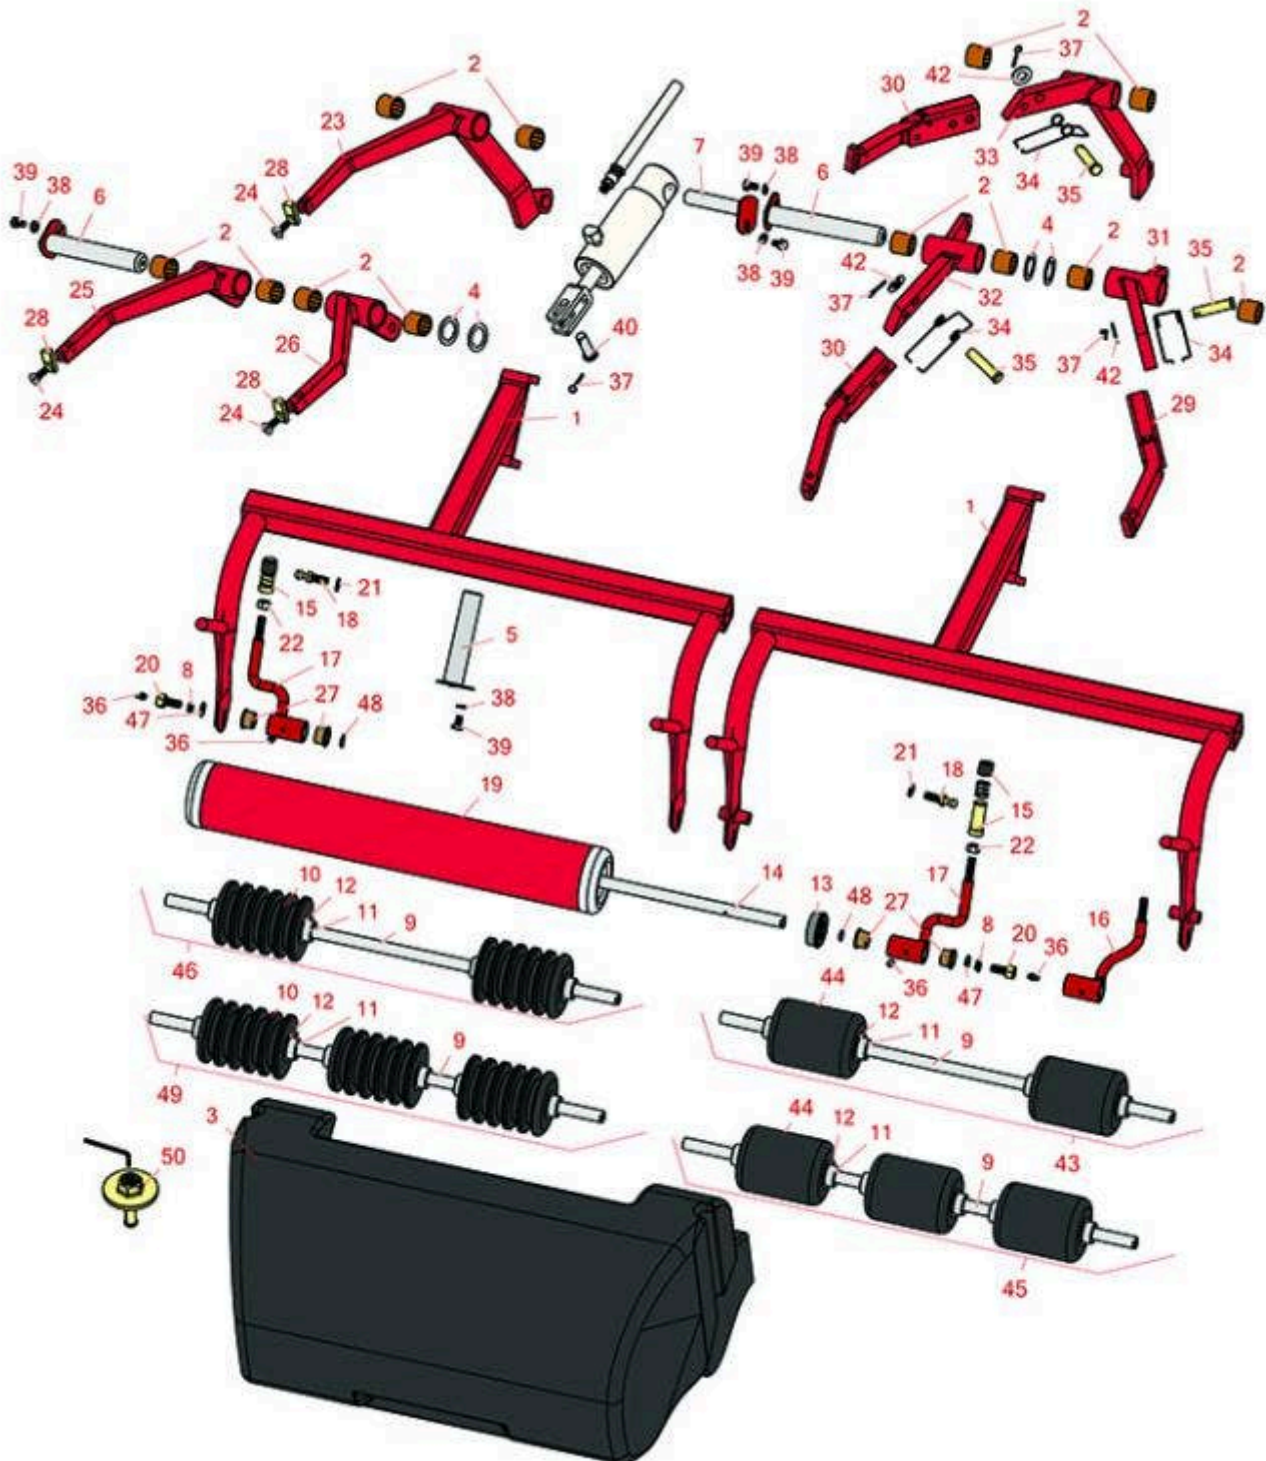

Replaces Toro Greensmaster 3000 Parts

Traction Unit - Model 04350

Pull Frame, Roller & Basket

All original equipment manufacturers names and part numbers are used for identification purposes only, and we are in no way implying that our products are original equipment parts. Prices subject to change without notice.

Replaces Toro Greensmaster 3000 Parts

Traction Unit - Model 04350

Pull Frame, Roller & Basket

Item No	R&R Part No.	OEM Part No.	Description	Qty Req	Price Each	Order Quantity
---------	--------------	--------------	-------------	---------	------------	----------------

Service Tools

50	R256		Ball Bearing Puller Assy	1	68.95	
----	-------------	--	--------------------------	---	--------------	--

Tech Note: Removes R251-141 Basket Roller bearings:

Other Parts Available

1	R83-0210	12-8200, 47-5960, 83-0210	Frame - Pull RH / Center	2	159.95	
---	-----------------	---------------------------------	--------------------------	---	---------------	--

1	R83-0090	12-8190, 47-5970, 83-0090, 86-9810-01	Frame - Pull LH	1	159.95	
---	-----------------	--	-----------------	---	---------------	--

1	R86-9810	104-2054, 104-2064, 86-9810, 86-9810-01, 92-9176, 92-9176-01, Oct-10	Frame - Pull LH	1	132.90	
---	-----------------	--	-----------------	---	---------------	--