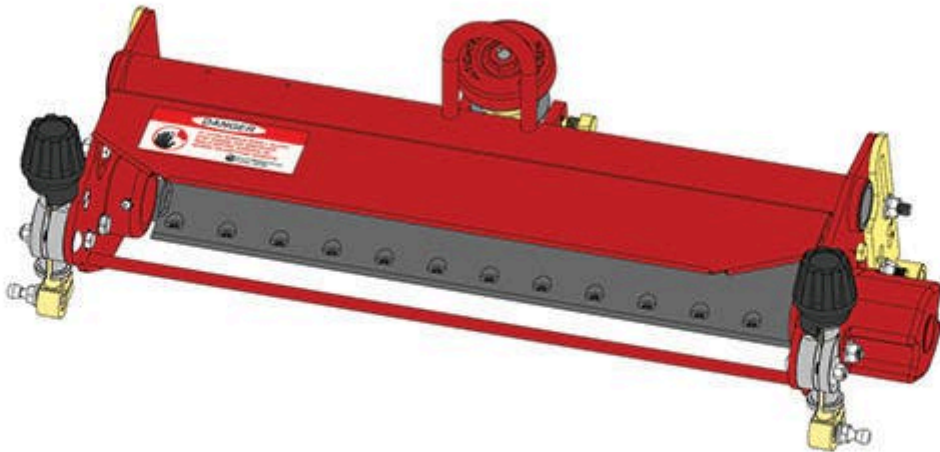

## Replaces Toro Greensmaster 3000 Parts

*SPA Cutting Unit - Models 04460, 04465 & 04478  
Complete Cutting Unit*

All original equipment manufacturers names and part numbers are used for identification purposes only, and we are in no way implying that our products are original equipment parts. Prices subject to change without notice.

# Replaces Toro Greensmaster 3000 Parts

SPA Cutting Unit - Models 04460, 04465 & 04478  
Complete Cutting Unit

Item No	R&R Part No.	OEM Part No.	Description	Qty Req	Price Each	Order Quantity
---------	--------------	--------------	-------------	---------	------------	----------------

## Standard Cutting Unit

1	<b>R150201</b>		Complete Standard Cutting Unit	0	<b>1626.80</b>	
---	----------------	--	--------------------------------	---	----------------	--

*Tech Note: R&R Cutting Units Complete with R5-3189 8 Blade Reel, R63-8470 Thin Bedknife, R21-6540 Grooved Front Roller & R52-3120 Solid Rear Roller:*