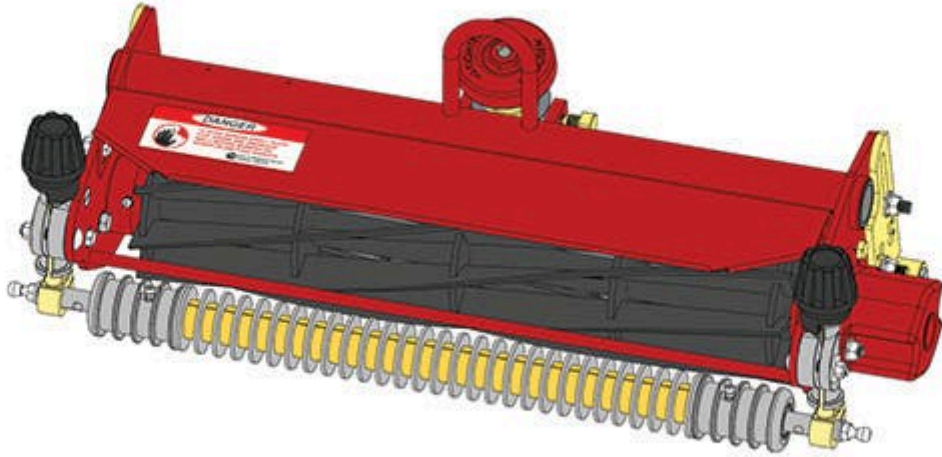

## Replaces Toro Greensmaster 3000 Parts

*SPA Cutting Unit - Models 04460, 04465 & 04478  
Complete Cutting Unit*

All original equipment manufacturers names and part numbers are used for identification purposes only, and we are in no way implying that our products are original equipment parts. Prices subject to change without notice.

# Replaces Toro Greensmaster 3000 Parts

SPA Cutting Unit - Models 04460, 04465 & 04478  
Complete Cutting Unit

Item No	R&R Part No.	OEM Part No.	Description	Qty Req	Price Each	Order Quantity
---------	--------------	--------------	-------------	---------	------------	----------------