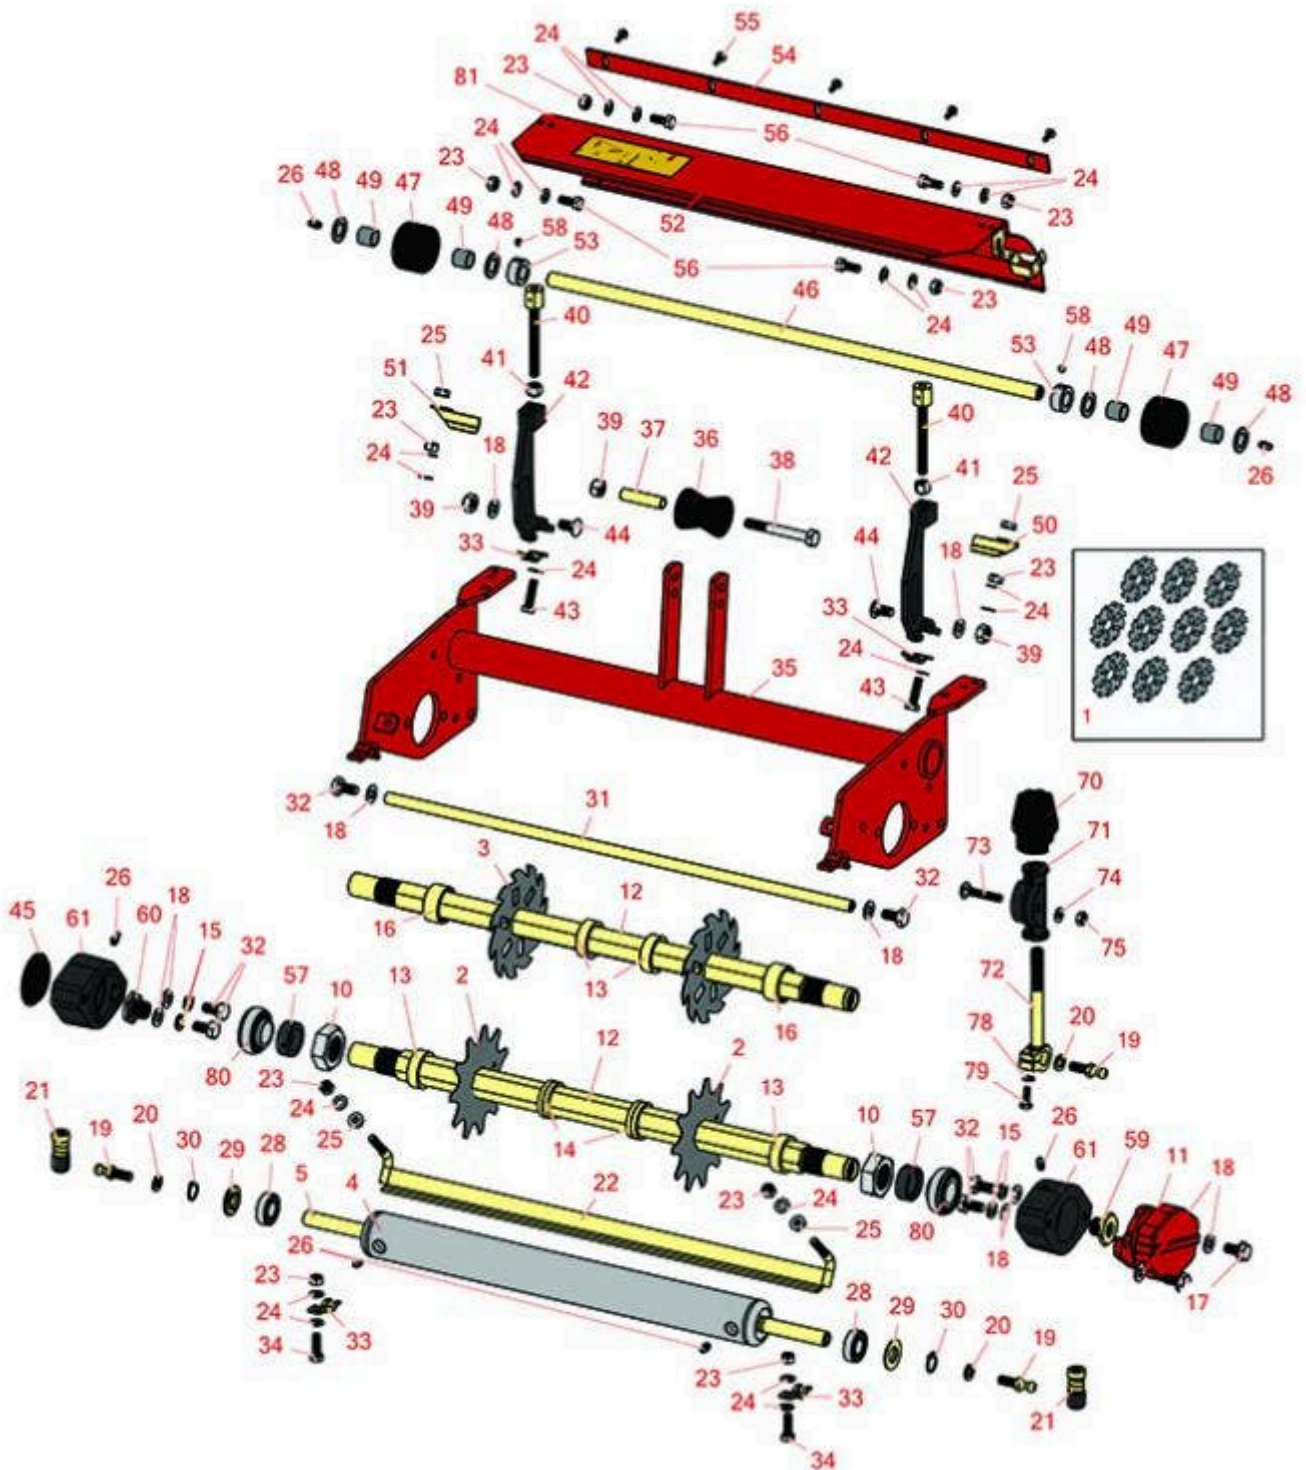

# Replaces Toro Greensmaster 3000 Parts

Dethatcher Unit - Models 04493 & 04496

Dethatching Reel & Frame

All original equipment manufacturers names and part numbers are used for identification purposes only, and we are in no way implying that our products are original equipment parts. Prices subject to change without notice.

# Replaces Toro Greensmaster 3000 Parts

Dethatcher Unit - Models 04493 & 04496

Dethatching Reel & Frame

Item No	R&R Part No.	OEM Part No.	Description	Qty Req	Price Each	Order Quantity
---------	--------------	--------------	-------------	---------	------------	----------------

## Overhaul Kits

1	<b>R106-6392</b>	106-6392	Verti-Cut Blade Kit - 2mm Carbide Tipped	0	<b>0.00</b>	
---	------------------	----------	--	---	-------------	--

*Tech Note: Includes Carbide Tipped Blades to rebuild 3 dethatching reels: 108 ea: R150209C Vertical Mower Blade:*

## Rollers

4	<b>R95-5943</b>	95-5943	Roller - Front 2	1	<b>163.60</b>	
5	<b>R95-5946</b>	95-5946	Shaft - 2 Front Roller	1	<b>42.65</b>	