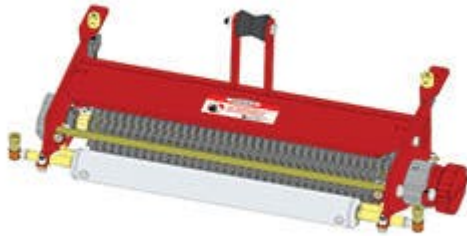

## Replaces Toro Greensmaster 3000 Parts

*Dethatcher Unit - Models 04493 & 04496*

*Complete Dethatcher Unit*

All original equipment manufacturers names and part numbers are used for identification purposes only, and we are in no way implying that our products are original equipment parts. Prices subject to change without notice.

# Replaces Toro Greensmaster 3000 Parts

Dethatcher Unit - Models 04493 & 04496

Complete Dethatcher Unit

Item No	R&R Part No.	OEM Part No.	Description	Qty Req	Price Each	Order Quantity
---------	--------------	--------------	-------------	---------	------------	----------------

### Standard Dethatching Unit

1	R150235		Complete Standard Verti-Cut Unit	0	1440.95	
---	---------	--	----------------------------------	---	---------	--