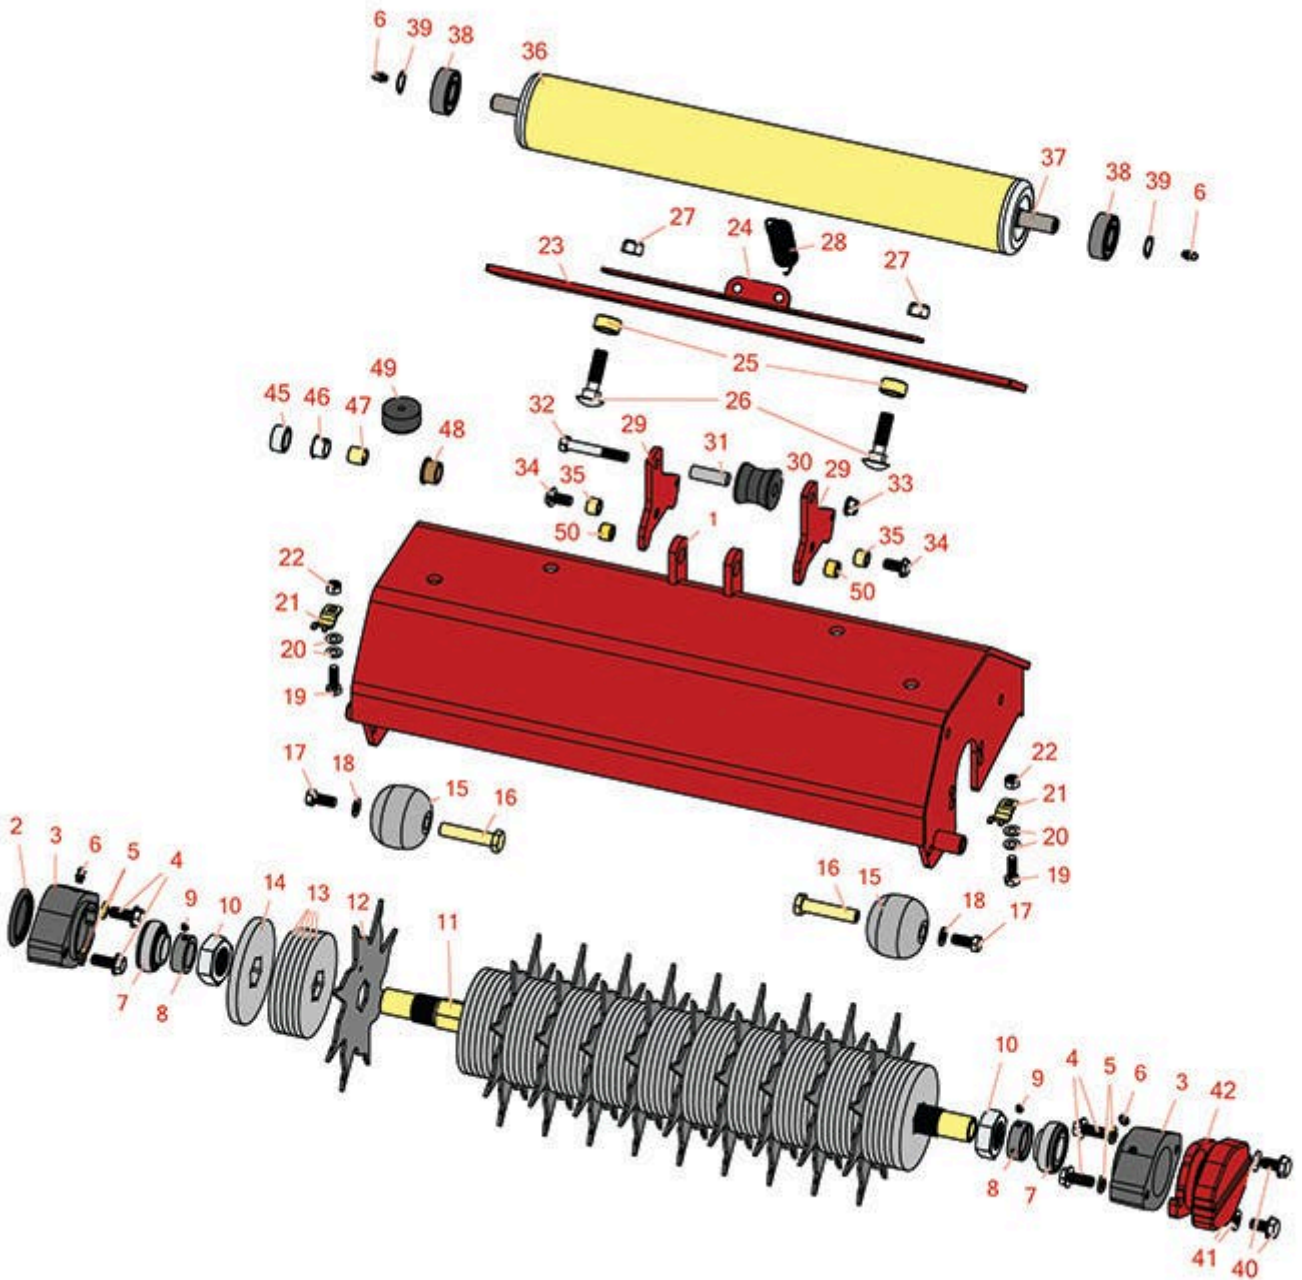

Replaces Toro Greensmaster 300 Parts

Spiker Unit - Model 04494

Spiker Reel & Frame

All original equipment manufacturers names and part numbers are used for identification purposes only, and we are in no way implying that our products are original equipment parts. Prices subject to change without notice.

Replaces Toro Greensmaster 300 Parts

Spiker Unit - Model 04494

Spiker Reel & Frame

Item No	R&R Part No.	OEM Part No.	Description	Qty Req	Price Each	Order Quantity
1	R100-6443-01	100-6443-01	Frame - Spiker	1	268.80	
2	R150485	2410-30, 2410-30OSS	Cap - Protective Bearing Housing	1	0.70	
3	R95-7148	95-7148	Housing - Bearing Reel	2	37.25	
4	R33115-025	33115-025, 48-7780	Bolt - Hex HD M10-1.5 x 25	4	0.97	
5	R48-9590	01-176-0040, 42-9600, 48-9590, 48-9690, 63-7780	Washer - Lock 10mm	4	0.41	
6	R302-5	21-6010, 302-11, 302-37, 302-47, 302-5, 302-57, 302-58, 302-6, 31-0300, 32-9660, 60-0800, 62-3880, 92-4181	Fitting - Grease	2	0.27	
7	R71-1360	251-219, 251-253, 251-254, 251-320, 71-1360, 88-7880, 94-3405	Bearing	2	19.20	
8	R251-77	251-77	Collar - Bearing	2	5.05	
9	R3245-35	3245-35	Screw - Set 1/4-28 x 1/4	2	0.57	
10	R3220-18	3220-18, 67-5840	Nut - Jam V-Cut Shaft	2	4.85	