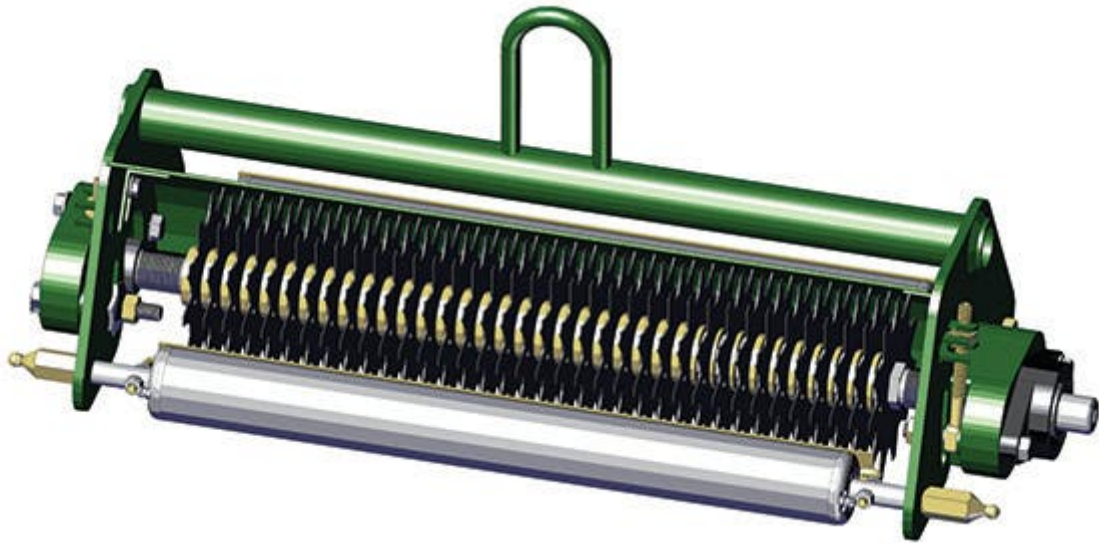

Replaces R&R Products Versa-Green

2160D Parts

Verti-Cut Unit with Rollers

Complete Verti-Cut Unit

All original equipment manufacturers names and part numbers are used for identification purposes only, and we are in no way implying that our products are original equipment parts. Prices subject to change without notice.

Replaces R&R Products Versa-Green

2160D Parts

Verti-Cut Unit with Rollers

Complete Verti-Cut Unit

Item No	R&R Part No.	OEM Part No.	Description	Qty Req	Price Each	Order Quantity
---------	--------------	--------------	-------------	---------	------------	----------------

Complete Verti-Cut Unit

1	R150208G		Complete Standard Verti-Cut Unit with Rollers	0	1464.35	
---	-----------------	--	---	---	----------------	--

Tech Note: R&R Verti-Cutting Units Complete with: R335449 Verti-Cut Blades, R158776 Solid Front Roller & R158777 Solid Rear Roller.: