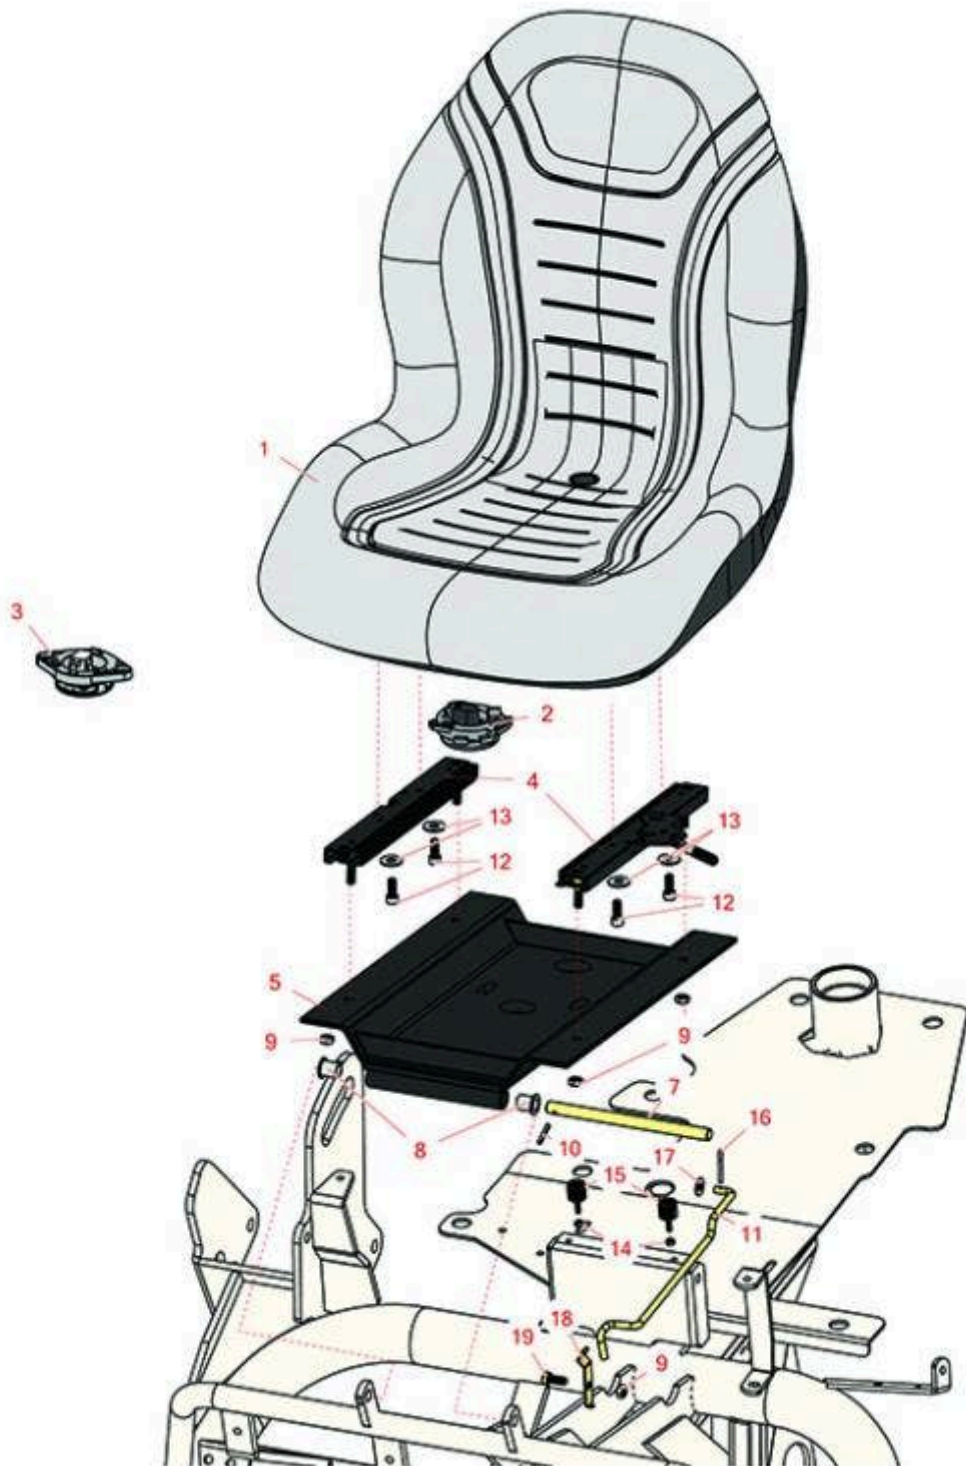

Replaces R&R Products Versa-Green

2160D Parts

Traction Unit
Seat

All original equipment manufacturers names and part numbers are used for identification purposes only, and we are in no way implying that our products are original equipment parts. Prices subject to change without notice.

Replaces R&R Products Versa-Green

2160D Parts

Traction Unit
Seat

Item No	R&R Part No.	OEM Part No.	Description	Qty Req	Price Each	Order Quantity
1	RMXB200GY	R100-3187, R1001774, R104-4620, R21-4880, R351-59, R351-76, R4139438, R49-8130, R63-9410, R66-5400, R66172, R75-9190, R750105, R92-6280	Milsco Seat XB200 - Grey	1	191.30	
<i>Tech Note: This seat will not accept seat belts:</i>						
1	R120-5179		Large Seat Cover - Gray	1	47.05	
Gauges and Controls						
2	R151541		Delta Seat Switch - Twist Mount 1 Pole Normally Open	1	17.90	
3	R92-6282	R554390, RAET10449	Switch - Kill - Seat	1	18.95	
Other Parts Available						
4	R150224	R133-8896, R92-8990, R92-8991	Adjusters - Seat (Set of 2)	1	145.95	
5	R150231		Seat Support Assy	1	186.65	
7	R49-5580		Shaft - Support Seat	1	12.35	
8	R256-155	R265-155	Bushing - Flanged	2	3.45	
9	R3296-29	3296-29, R1-804256, R915662P	Locknut - 5/16-18 ESNA	4	2.95	

Replaces R&R Products Versa-Green

2160D Parts

Traction Unit

Seat

Item No	R&R Part No.	OEM Part No.	Description	Qty Req	Price Each	Order Quantity
10	R32121-45	R32121-113, R32121-92	Pin - Spring Roll 5/32 x 1	1	0.24	
11	R150232		Rod - Seat - Prop	1	20.85	
12	R434024	434024, R3274-12	Bolt - Soc HD Cap 5/16-18 x 3/4	4	1.25	
13	R453009	3256-3, R01-166-0400, R24-10-BD, R24-9-AD, R24H1136, R32-9650, R3256-2, R3256-23, R3256-67, R3290-217, R3556-3, R4-2390, R452006, R7-0152	Washer - Flat 5/16 SAE	4	0.13	
13	R310266	3256-3, R09056, R452004	Washer - Flat 5/16 USS	4	0.23	
14	R6040-106	R32127-33, R3296-27	Locknut - Stainless	2	0.45	
15	R6050-119		Bumper - Rubber - 5/8 in	2	9.20	
16	R3272-10	R01-151-0120	Pin - Cotter 1/8 x 3/4	1	0.13	