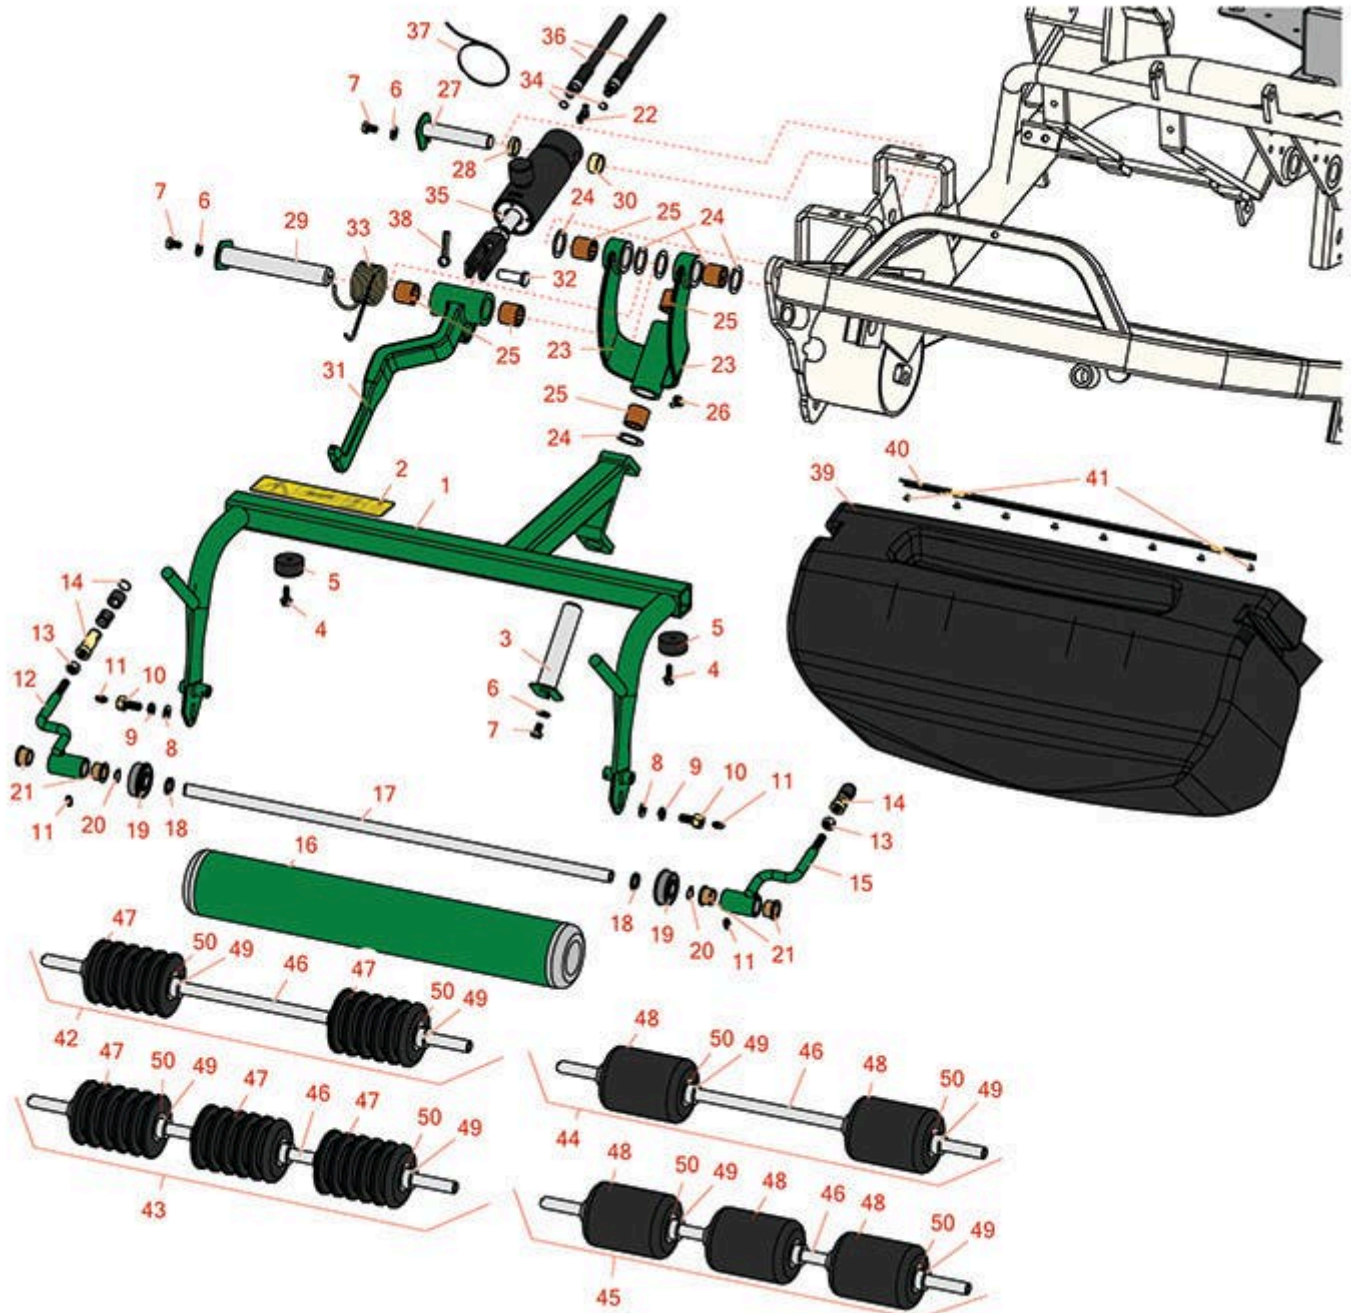

## 2160D Parts

Traction Unit

Right Hand Pull Frame

All original equipment manufacturers names and part numbers are used for identification purposes only, and we are in no way implying that our products are original equipment parts. Prices subject to change without notice.

# Replaces R&R Products Versa-Green 2160D Parts

*Traction Unit  
Right Hand Pull Frame*

Item No	R&R Part No.	OEM Part No.	Description	Qty Req	Price Each	Order Quantity
1	<b>R92-9177G</b>		Frame - Pull RH - Green	1	<b>141.75</b>	
2	<b>R93-8064</b>		Decal - Warning	1	<b>2.50</b>	
3	<b>R10-6090G</b>		Pin - Pivot 4-7/8 Long - Green	1	<b>24.75</b>	
4	<b>R49-2040</b>	R32104-42, R32104-95, R32144-44	Bolt - Hex Washer 1/4-20 x 3/4	2	<b>0.72</b>	
5	<b>R94-4548</b>		Rubber Bumper	2	<b>2.55</b>	
6	<b>R453009</b>	3256-3, R01-166-0400, R24-10-BD, R24-9-AD, R24H1136, R32-9650, R3256-2, R3256-23, R3256-67, R3290-217, R3556-3, R4-2390, R452006, R7-0152	Washer - Flat 5/16 SAE	3	<b>0.13</b>	
7	<b>R322-1</b>	R01-178-0504, R20-22-AD, R20-22-AGD, R513337, RB310801	Bolt - Hex HD 5/16-18 x 1/2	3	<b>0.47</b>	

# Replaces R&R Products Versa-Green 2160D Parts

*Traction Unit  
Right Hand Pull Frame*

Item No	R&R Part No.	OEM Part No.	Description	Qty Req	Price Each	Order Quantity
8	<b>R453011</b>	3256-24, 453011, R01-166-0100, R01-166-0120, R01-166-0270, R01-166-0500, R01-166-0600, R01-166-0620, R132-4593, R237-12, R24-10-AD, R24-11-AD, R24-11-BD, R24-12-AD, R24-12-BD, R30-9310, R32-8190, R3256-24, R3256-3, R3256-36, R3256-4, R47-9950	Washer - Flat 3/8 SAE Y/Zinc	2	<b>0.11</b>	
9	<b>R3253-21</b>	3253-21, R215-51, R30-8470, R7-1912, RMT3949	Washer - Lock 3/8	2	<b>0.14</b>	
10	<b>R11-0160</b>		Screw - Roller Shaft	2	<b>8.75</b>	