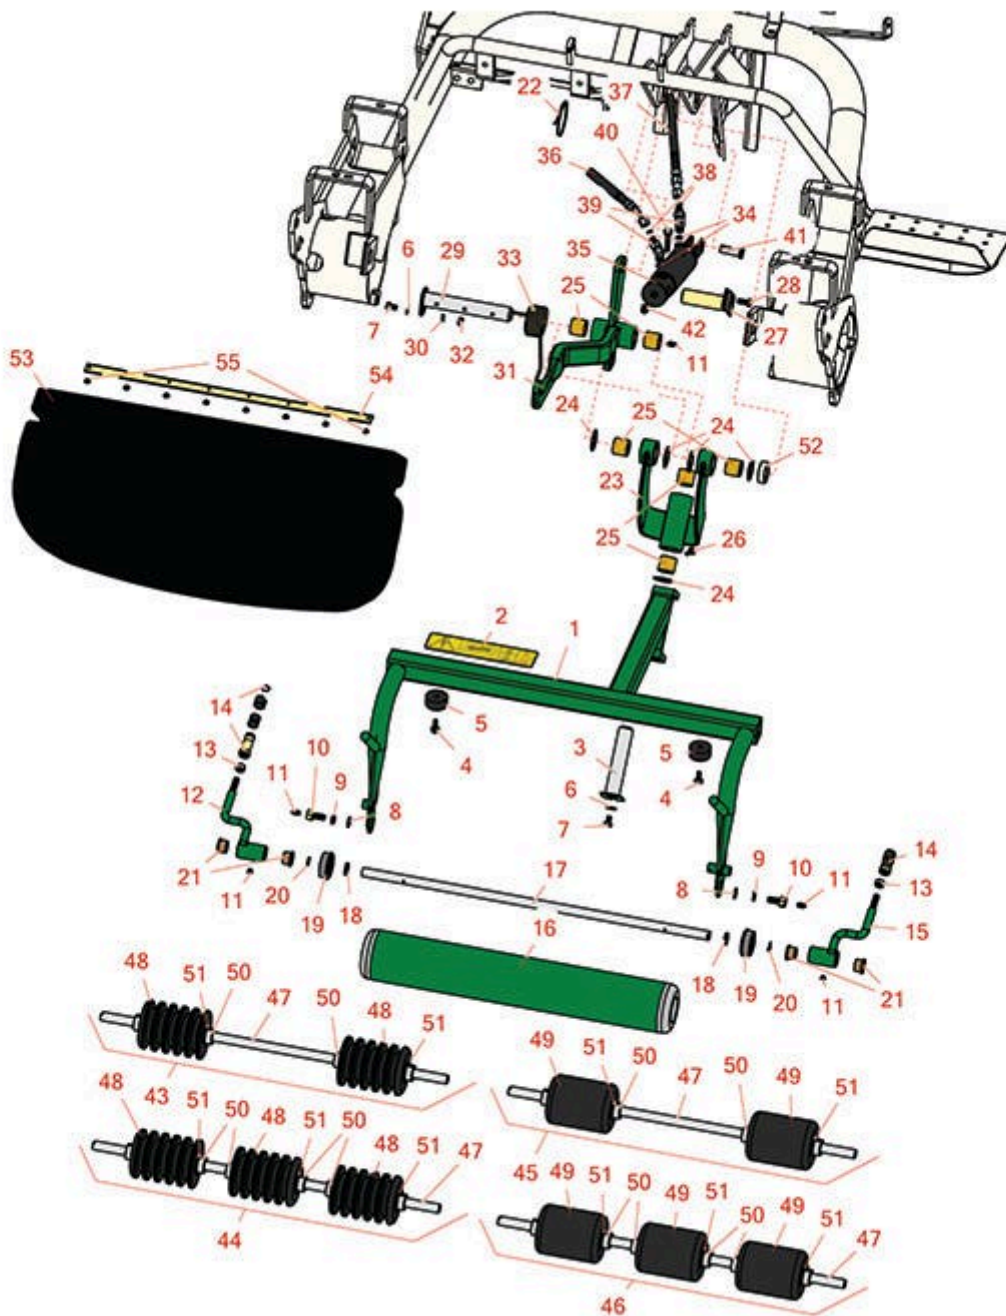

Replaces R&R Products Versa-Green

2160D Parts

Traction Unit

Rear Pull Frame

All original equipment manufacturers names and part numbers are used for identification purposes only, and we are in no way implying that our products are original equipment parts. Prices subject to change without notice.

Replaces R&R Products Versa-Green 2160D Parts

*Traction Unit
Rear Pull Frame*

Item No	R&R Part No.	OEM Part No.	Description	Qty Req	Price Each	Order Quantity
1	R92-9177G		Frame - Pull RH - Green	1	141.75	
2	R93-8064		Decal - Warning	1	2.50	
3	R10-6090G		Pin - Pivot 4-7/8 Long - Green	1	24.75	
4	R49-2040	R32104-42, R32104-95, R32144-44	Bolt - Hex Washer 1/4-20 x 3/4	2	0.72	
5	R94-4548		Rubber Bumper	2	2.55	
6	R453009	3256-3, R01-166-0400, R24-10-BD, R24-9-AD, R24H1136, R32-9650, R3256-2, R3256-23, R3256-67, R3290-217, R3556-3, R4-2390, R452006, R7-0152	Washer - Flat 5/16 SAE	3	0.13	
7	R322-1	R01-178-0504, R20-22-AD, R20-22-AGD, R513337, RB310801	Bolt - Hex HD 5/16-18 x 1/2	2	0.47	

Replaces R&R Products Versa-Green 2160D Parts

*Traction Unit
Rear Pull Frame*

Item No	R&R Part No.	OEM Part No.	Description	Qty Req	Price Each	Order Quantity
8	R453011	3256-24, 453011, R01-166-0100, R01-166-0120, R01-166-0270, R01-166-0500, R01-166-0600, R01-166-0620, R132-4593, R237-12, R24-10-AD, R24-11-AD, R24-11-BD, R24-12-AD, R24-12-BD, R30-9310, R32-8190, R3256-24, R3256-3, R3256-36, R3256-4, R47-9950	Washer - Flat 3/8 SAE Y/Zinc	2	0.11	
9	R3253-21	3253-21, R215-51, R30-8470, R7-1912, RMT3949	Washer - Lock 3/8	2	0.14	
10	R11-0160		Screw - Roller Shaft	2	8.75	