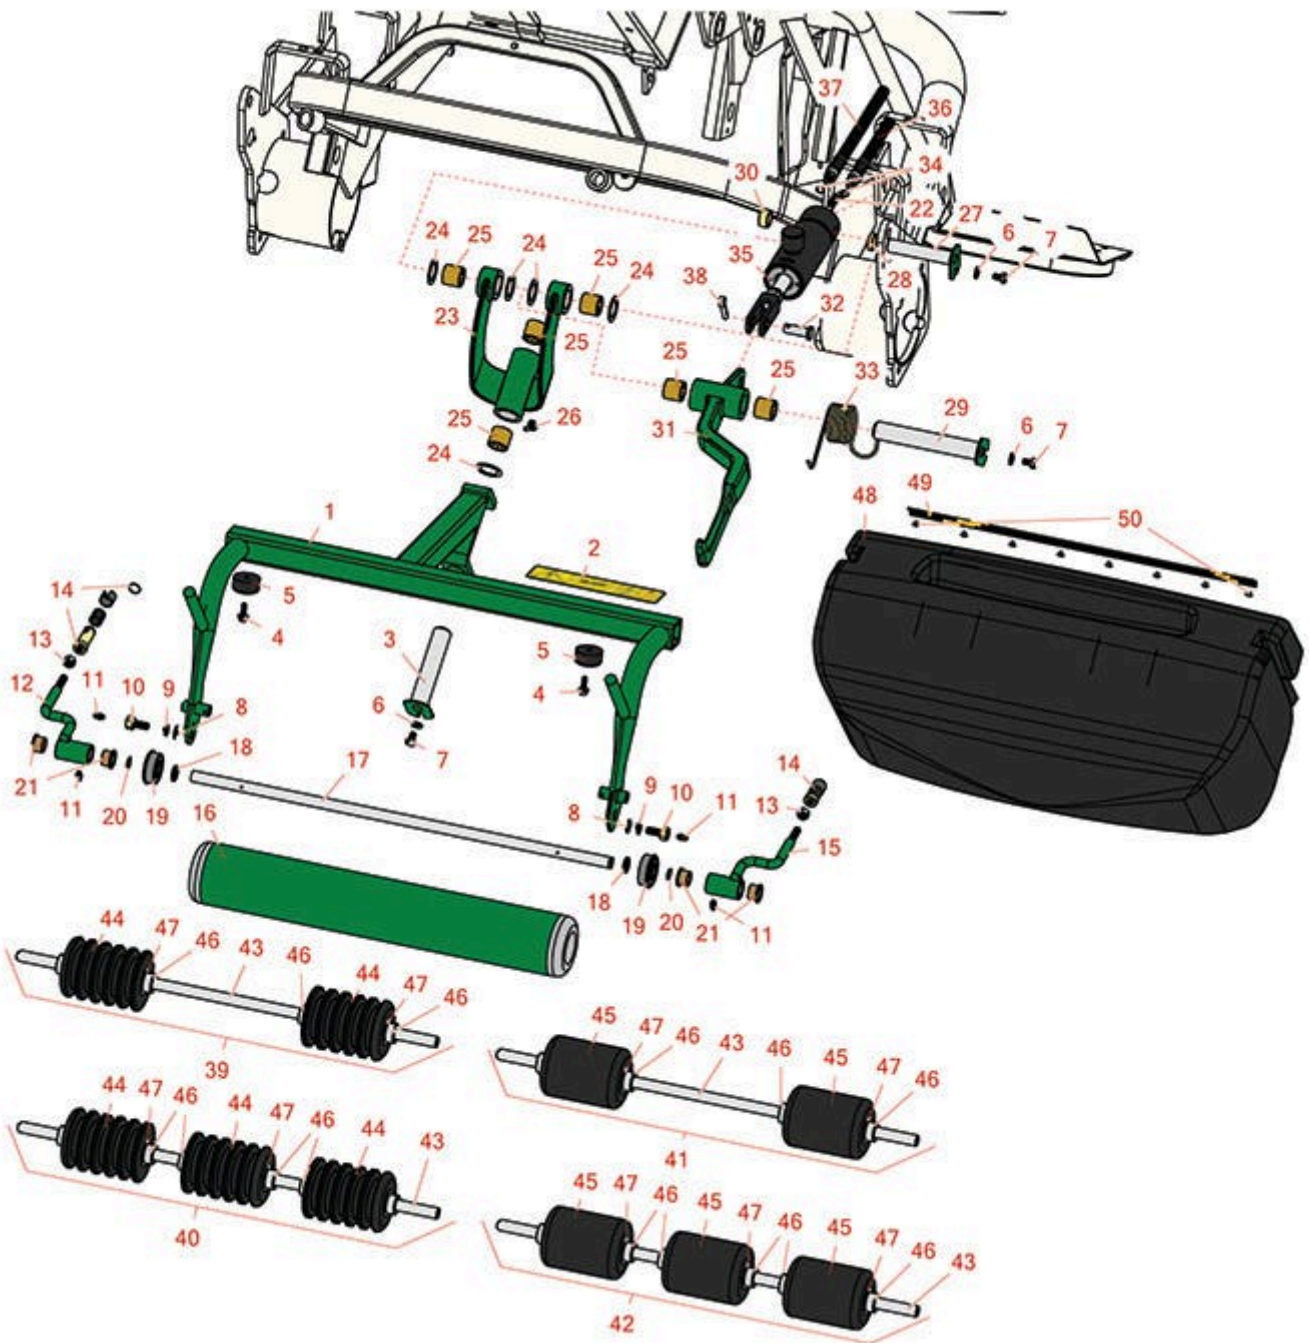

Replaces R&R Products Versa-Green

2160D Parts

Traction Unit

Left Hand Pull Frame

All original equipment manufacturers names and part numbers are used for identification purposes only, and we are in no way implying that our products are original equipment parts. Prices subject to change without notice.

Replaces R&R Products Versa-Green

2160D Parts

Traction Unit

Left Hand Pull Frame

Item No	R&R Part No.	OEM Part No.	Description	Qty Req	Price Each	Order Quantity
1	R86-9810G		Frame - Pull LH - Green	1	144.20	
2	R93-8064		Decal - Warning	1	2.50	
3	R10-6090G		Pin - Pivot 4-7/8 Long - Green	1	24.75	
4	R49-2040	R32104-42, R32104-95, R32144-44	Bolt - Hex Washer 1/4-20 x 3/4	2	0.72	
5	R94-4548		Rubber Bumper	2	2.55	
6	R453009	3256-3, R01-166-0400, R24-10-BD, R24-9-AD, R24H1136, R32-9650, R3256-2, R3256-23, R3256-67, R3290-217, R3556-3, R4-2390, R452006, R7-0152	Washer - Flat 5/16 SAE	3	0.13	
7	R322-1	R01-178-0504, R20-22-AD, R20-22-AGD, R513337, RB310801	Bolt - Hex HD 5/16-18 x 1/2	3	0.47	

Replaces R&R Products Versa-Green 2160D Parts

*Traction Unit
Left Hand Pull Frame*

Item No	R&R Part No.	OEM Part No.	Description	Qty Req	Price Each	Order Quantity
8	R453011	3256-24, 453011, R01-166-0100, R01-166-0120, R01-166-0270, R01-166-0500, R01-166-0600, R01-166-0620, R132-4593, R237-12, R24-10-AD, R24-11-AD, R24-11-BD, R24-12-AD, R24-12-BD, R30-9310, R32-8190, R3256-24, R3256-3, R3256-36, R3256-4, R47-9950	Washer - Flat 3/8 SAE Y/Zinc	2	0.11	
9	R3253-21	3253-21, R215-51, R30-8470, R7-1912, RMT3949	Washer - Lock 3/8	2	0.14	
10	R11-0160		Screw - Roller Shaft	2	8.75	